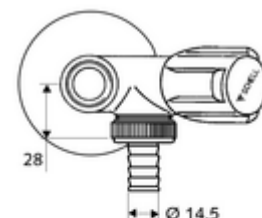

Article number: 03 309 06 99

AC valve COMFORT

Auxiliary connection valve for single tap points. With COMFORT handle and grease chamber head part.

Scope of delivery

- Auxiliary connection valve
 - COMFORT handle
 - Backflow preventer (EN 1717: EB-type)
 - Grease chamber head part
- Hose screw connection
- Rosette \varnothing 54 mm (depth 3 mm)

Technical data

- Material: Brass, conform to German drinking water regulations
- Surface: Chrome
- Connection: DN 15 G 1/2 AG
- Outlet: Hose screw connection \varnothing 14.5 mm (DN 20 G 3/4 AG), DN 15 G 1/2 IG
- Safety device, conforms to EN 1717: EB
- Certificates: PA-IX 2852/II, ACS
- Noise class: II, at 100% flow