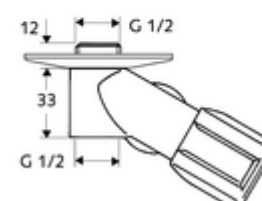

Article number: 03 309 06 99

AC valve COMFORT

Auxiliary connection valve for single tap points. With COMFORT handle and grease chamber head part.

Scope of delivery

- Auxiliary connection valve
 - COMFORT handle
 - Backflow preventer (EN 1717: EB-type)
 - Grease chamber head part
- Hose screw connection
- Rosette \varnothing 54 mm (depth 3 mm)

Technical data

- Material: Brass, conform to German drinking water regulations
- Surface: Chrome
- Connection: DN 15 G 1/2 AG
- Outlet: Hose screw connection \varnothing 14.5 mm (DN 20 G 3/4 AG), DN 15 G 1/2 IG
- Safety device, conforms to EN 1717: EB
- Certificates: PA-IX 2852/II, ACS
- Noise class: II, at 100% flow