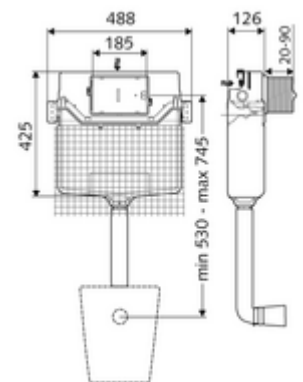

Delivery data

- Weight: 3,76 kg/Piece
- Packing unit: 1

Necessary associated articles

WC sound-insulation mat

Article no: 03 001 00 99

For mechanical actuation

WC operating panel MONTUS CIRCUM

Article no: 03 119 64 99 or

WC operating panel MONTUS CIRCUM

Article no: 03 119 06 99 or

WC operating panel MONTUS CIRCUM

Article no: 03 119 15 99 or

WC operating panel MONTUS BOARD

Article no: 03 120 06 99 or

WC operating panel MONTUS BOARD

Article no: 03 120 64 99 or

WC operating panel MONTUS BOARD

Article no: 03 120 15 99 or

WC operating panel MONTUS TOWER

Article no: 03 121 06 99 or

WC operating panel MONTUS TOWER

Article no: 03 121 64 99 or

WC operating panel MONTUS TOWER

Article no: 03 121 15 99 or

WC operating panel MONTUS KONKAV

Article no: 03 122 64 99 or

WC operating panel MONTUS KONKAV

Article no: 03 122 06 99 or

WC operating panel MONTUS KONKAV

Article no: 03 122 15 99 or

WC operating panel MONTUS PLACE

Article no: 03 070 28 99 or

WC operating panel MONTUS FIELD

Article no: 03 126 06 99 or

WC operating panel MONTUS FIELD

Article no: 03 126 64 99 or

For electronic actuation

Electronic conversion kit MONTUS

Article no: 03 127 00 99

WC operating panel MONTUS FIELD E

Article no: 03 123 06 99 or

WC operating panel MONTUS FIELD H

Article no: 03 124 06 99 or