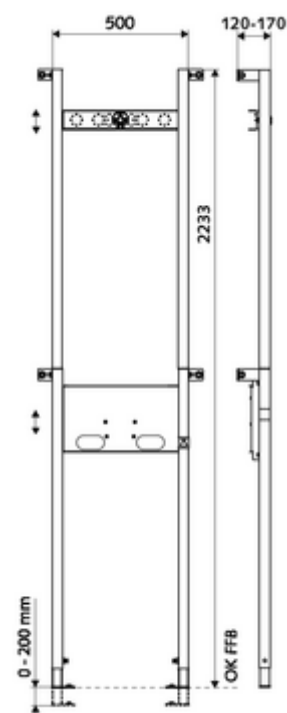

Article number: 03 091 00 99

Shower module MONTUS

Shower module, height 223.3 cm. For stud wall or pre-wall mounting or exposed installation. Self-supporting, powder-coated steel profiled frame with height-adjustable feet and cross bars. Prepared for connection to SCHELL concealed masterboxes (shower).

Scope of delivery

- Shower module
 - Cross bar with noise-insulated shower head connection, height-adjustable
 - Cross bar for masterbox, height-adjustable
 - Galvanised, height-adjustable mounting feet 0 - 20 cm with slip resistance
- Mounting bracket
- Fastening material for installation feet

Technical data

- Material: Outlet Brass, conform to German drinking water regulations; Frame Steel
- Surface: Frame Powder coat finish
- Dimensions: w 50 cm x h 223.3 cm
- Water outlet: DN 15 G 1/2 IG

Delivery data

- Weight: 14,64 kg/Piece
- Packing unit: 1

Necessary associated articles

Concealed Masterbox WBD-E-T	Article no: 01 802 00 99	or
Concealed Masterbox WBD-SC-T	Article no: 01 800 00 99	or
Concealed Masterbox WBD-E-M	Article no: 01 904 00 99	or
Concealed Masterbox WBD-E-V	Article no: 01 822 00 99	or
Concealed Masterbox WBD-SC-M	Article no: 01 867 00 99	or
Concealed Masterbox WBD-SC-V	Article no: 01 827 00 99	or
Shower head COMFORT Flex	Article no: 01 821 06 99	or
Low aerosol shower head	Article no: 01 814 06 99	or