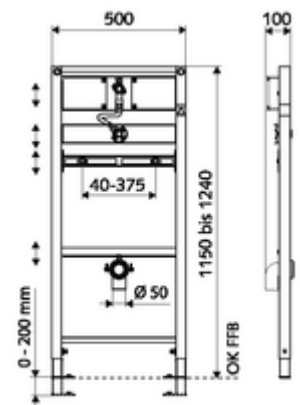

Article number: 03 075 00 99

Urinal module MONTUS Type COMPACT II

Urinal module, height 115 cm with concealed COMPACT II flush valve. For stud wall or pre-wall mounting or exposed installation. Self-supporting, powder-coated steel profiled frame with height-adjustable feet and cross bars. Flush triggering electronic or mechanical.

Scope of delivery

- Urinal module
 - Cross bar with drain elbow and construction plug, height-adjustable
 - Cross bar with concealed COMPACT II flush valve, with isolating valve and flush-mounted cap, height-adjustable
 - Cross bar for urinal attachment 40-375 mm, height-adjustable
 - Cross bar with noise-insulated urinal connection, with construction plug, height-adjustable
 - Flexible hose
 - Galvanised, height-adjustable mounting feet 0 - 20 cm with slip resistance
- Fastening material for installation feet
- Fastening material for urinal installation (fastening bolts M 8 x 100 mm, protection hose, plastic collar bushings, nuts, flat washers, cover caps)

Technical data

- Flow pressure: 0.8 - 5.0 bar
- Flush flow: 0.3 l/s
- Material: Frame Steel; Waterpath Dezincification-resistant brass, conform to German drinking water regulations
- Surface: Frame Powder coat finish
- Dimensions: w 50 cm x h 124 cm
- Waste water connection: Ø 50 mm
- Water connection: DN 15 G 1/2 AG (top)
- Waste water outlet: Ø 50 mm
- Water outlet: DN 15 G 1/2 IG

Delivery data

- Weight: 11,54 kg/Piece
- Packing unit: 1

Necessary associated articles

Urinal inlet connection DN 15 Article no: 03 105 00 99

For exposed installation

MONTUS wall bracket set (120 - 170 mm) Article no: 03 071 00 99 or
MONTUS wall bracket set (150 - 210 mm) Article no: 03 077 00 99 or