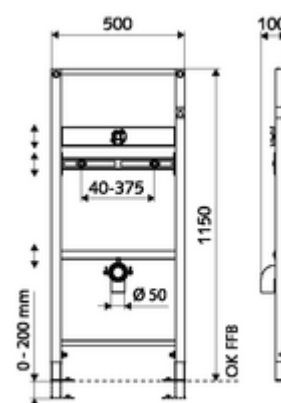

## Urinal module MONTUS

Urinal module, height 115 cm. For stud wall or pre-wall mounting or exposed installation. Self-supporting, powder-coated steel profiled frame with height-adjustable feet and cross bars. Prepared for the connection of exposed urinal flush valves.

### Scope of delivery

- Urinal module
  - Cross bar for urinal attachment 40-375 mm, height-adjustable
  - Cross bar with noise-insulated fitting connection, with construction plug, height-adjustable
  - Cross bar with drain elbow and construction plug, height-adjustable
  - Galvanised, height-adjustable mounting feet 0 - 20 cm with slip resistance
- Fastening material for installation feet
- Fastening material for urinal installation (fastening bolts M 8 x 100 mm, protection hose, plastic collar bushings, nuts, flat washers, cover caps)

### Technical data

- Material: Frame Steel
- Surface: Frame Powder coat finish
- Dimensions: w 50 cm x h 115 cm
- Waste water connection: Ø 50 mm
- Water connection: DN 15 G 1/2 AG (bottom)
- Waste water outlet: Ø 50 mm
- Water outlet: DN 15 G 1/2 IG

### Delivery data

- Weight: 9,74 kg/Piece
- Packing unit: 1