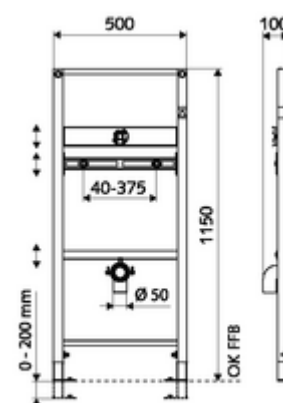

## Urinal module MONTUS

Urinal module, height 115 cm. For stud wall or pre-wall mounting or exposed installation. Self-supporting, powder-coated steel profiled frame with height-adjustable feet and cross bars. Prepared for the connection of exposed urinal flush valves.

### Scope of delivery

- Urinal module
  - Cross bar for urinal attachment 40-375 mm, height-adjustable
  - Cross bar with noise-insulated fitting connection, with construction plug, height-adjustable
  - Cross bar with drain elbow and construction plug, height-adjustable
  - Galvanised, height-adjustable mounting feet 0 - 20 cm with slip resistance
- Fastening material for installation feet
- Fastening material for urinal installation (fastening bolts M 8 x 100 mm, protection hose, plastic collar bushings, nuts, flat washers, cover caps)

### Technical data

- Material: Frame Steel
- Surface: Frame Powder coat finish
- Dimensions: w 50 cm x h 115 cm
- Waste water connection: Ø 50 mm
- Water connection: DN 15 G 1/2 AG (bottom)
- Waste water outlet: Ø 50 mm
- Water outlet: DN 15 G 1/2 IG

### Delivery data

- Weight: 9,74 kg/Piece
- Packing unit: 1