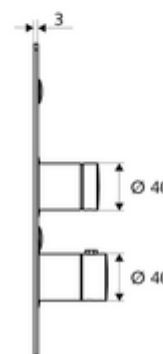

Article number: 01 900 28 99

Concealed shower LINUS Basic D-SC-T Mixed water, ThermoProtect thermostat

For WBD-SC-T concealed masterbox. Manual actuation with automatic closing.

Scope of delivery

- Front panel
  - SC-V self-closing button with push sleeve
  - Operating button for thermostat with push sleeve, temperature setting unlockable/lockable at 38 °C
- Fastening material

Technical data

- Material: Actuation Brass; Front panel Stainless steel
- Surface: Actuation Chrome; Front panel Brushed stainless steel
- Dimensions front plate: w 183 mm x h 283 mm x d 3 mm

Delivery data

- Weight: 1,78 kg/Piece
- Packing unit: 1

Necessary associated articles

Concealed Masterbox WBD-SC-T

Article no: 01 800 00 99

Recommended associated articles

Handle for thermostat EasyGrip

Article no: 29 192 06 99

Shower head COMFORT Flex

Article no: 01 821 06 99 or

Low aerosol shower head

Article no: 01 814 06 99 or

Wall connection elbow PURIS

Article no: 06 469 06 99 or

Wall connection elbow

Article no: 06 463 06 99 or

For manual thermal disinfection

Solenoid valve thermal disinfection

Article no: 01 875 00 99

Thermal disinfection key switch

Article no: 01 538 00 99

Concealed power supply unit 12 VDC, 100 - 240 VAC, 50 - 60 Hz

Article no: 01 566 00 99 or

Mains adapter VDC, 100-240 VAC, 50-60 Hz

Article no: 01 490 00 99 or

Electrical junction box 12 VDC, 100 - 240 VAC, 50 - 60 Hz

Article no: 01 537 00 99 or

Where masterbox installation is too deep

Extension set D-SC-T 25 mm

Article no: 01 859 06 99 or

Extension set D-SC-T 50 mm

Article no: 01 863 06 99 or