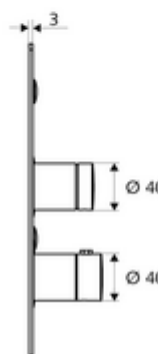

Article number: 01 900 28 99

Concealed shower LINUS Basic D-SC-T Mixed water, ThermoProtect thermostat

For WBD-SC-T concealed masterbox. Manual actuation with automatic closing.

Scope of delivery

- Front panel
 - SC-V self-closing button with push sleeve
 - Operating button for thermostat with push sleeve, temperature setting unlockable/lockable at 38 °C
- Fastening material

Technical data

- Material: Actuation Brass; Front panel Stainless steel
- Surface: Actuation Chrome; Front panel Brushed stainless steel
- Dimensions front plate: w 183 mm x h 283 mm x d 3 mm

Delivery data

- Weight: 1,78 kg/Piece
- Packing unit: 1

Necessary associated articles

Concealed Masterbox WBD-SC-T Article no: 01 800 00 99

Recommended associated articles

Handle for thermostat EasyGrip Article no: 29 192 06 99
 Shower head COMFORT Flex Article no: 01 821 06 99 or
 Low aerosol shower head Article no: 01 814 06 99 or