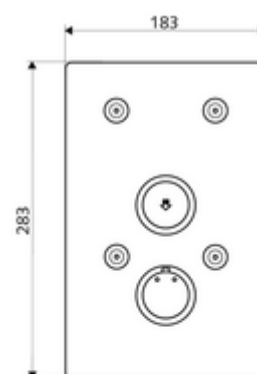

Article number: 01 900 28 99

Concealed shower LINUS Basic D-SC-T Mixed water, ThermoProtect thermostat

For WBD-SC-T concealed masterbox. Manual actuation with automatic closing.

Scope of delivery

- Front panel
  - SC-V self-closing button with push sleeve
  - Operating button for thermostat with push sleeve, temperature setting unlockable/lockable at 38 °C
- Fastening material

Technical data

- Material: Actuation Brass; Front panel Stainless steel
- Surface: Actuation Chrome; Front panel Brushed stainless steel
- Dimensions front plate: w 183 mm x h 283 mm x d 3 mm

Delivery data

- Weight: 1,78 kg/Piece
- Packing unit: 1

Necessary associated articles

Concealed Masterbox WBD-SC-T

Article no: 01 800 00 99

Recommended associated articles

Handle for thermostat EasyGrip

Article no: 29 192 06 99

Shower head COMFORT Flex

Article no: 01 821 06 99 or

Low aerosol shower head

Article no: 01 814 06 99 or

Wall connection elbow PURIS

Article no: 06 469 06 99 or

Wall connection elbow

Article no: 06 463 06 99 or

For manual thermal disinfection

Solenoid valve thermal disinfection

Article no: 01 875 00 99

Thermal disinfection key switch

Article no: 01 538 00 99

Concealed power supply unit 12 VDC, 100 - 240 VAC, 50 - 60 Hz

Article no: 01 566 00 99 or

Mains adapter VDC, 100-240 VAC, 50-60 Hz

Article no: 01 490 00 99 or

Electrical junction box 12 VDC, 100 - 240 VAC, 50 - 60 Hz

Article no: 01 537 00 99 or

Where masterbox installation is too deep

Extension set D-SC-T 25 mm

Article no: 01 859 06 99 or

Extension set D-SC-T 50 mm

Article no: 01 863 06 99 or