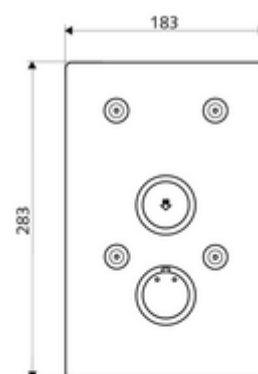

Article number: 01 900 28 99

Concealed shower LINUS Basic D-SC-T Mixed water, ThermoProtect thermostat

For WBD-SC-T concealed masterbox. Manual actuation with automatic closing.

Scope of delivery

- Front panel
  - SC-V self-closing button with push sleeve
  - Operating button for thermostat with push sleeve, temperature setting unlockable/lockable at 38 °C
- Fastening material

Technical data

- Material: Actuation Brass; Front panel Stainless steel
- Surface: Actuation Chrome; Front panel Brushed stainless steel
- Dimensions front plate: w 183 mm x h 283 mm x d 3 mm

Delivery data

- Weight: 1,78 kg/Piece
- Packing unit: 1

Necessary associated articles

Concealed Masterbox WBD-SC-T

Article no: 01 800 00 99

Recommended associated articles

Handle for thermostat EasyGrip

Article no: 29 192 06 99

Shower head COMFORT Flex

Article no: 01 821 06 99 or

Low aerosol shower head

Article no: 01 814 06 99 or

Wall connection elbow PURIS

Article no: 06 469 06 99 or

Wall connection elbow

Article no: 06 463 06 99 or

For manual thermal disinfection

Solenoid valve thermal disinfection

Article no: 01 875 00 99

Thermal disinfection key switch

Article no: 01 538 00 99

Concealed power supply unit 12 VDC, 100 - 240 VAC, 50 - 60 Hz

Article no: 01 566 00 99 or

Mains adapter VDC, 100-240 VAC, 50-60 Hz

Article no: 01 490 00 99 or

Electrical junction box 12 VDC, 100 - 240 VAC, 50 - 60 Hz

Article no: 01 537 00 99 or

Where masterbox installation is too deep

Extension set D-SC-T 25 mm

Article no: 01 859 06 99 or

Extension set D-SC-T 50 mm

Article no: 01 863 06 99 or