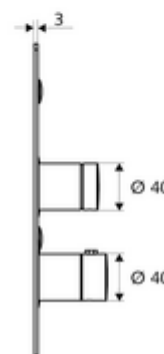

Article number: 01 900 28 99

Concealed shower LINUS Basic D-SC-T Mixed water, ThermoProtect thermostat

For WBD-SC-T concealed masterbox. Manual actuation with automatic closing.

Scope of delivery

- Front panel
  - SC-V self-closing button with push sleeve
  - Operating button for thermostat with push sleeve, temperature setting unlockable/lockable at 38 °C
- Fastening material

Technical data

- Material: Actuation Brass; Front panel Stainless steel
- Surface: Actuation Chrome; Front panel Brushed stainless steel
- Dimensions front plate: w 183 mm x h 283 mm x d 3 mm

Delivery data

- Weight: 1,78 kg/Piece
- Packing unit: 1

Necessary associated articles

Concealed Masterbox WBD-SC-T

Article no: 01 800 00 99

Recommended associated articles

Handle for thermostat EasyGrip

Article no: 29 192 06 99

Shower head COMFORT Flex

Article no: 01 821 06 99 or

Low aerosol shower head

Article no: 01 814 06 99 or

Wall connection elbow PURIS

Article no: 06 469 06 99 or

Wall connection elbow

Article no: 06 463 06 99 or

For manual thermal disinfection

Solenoid valve thermal disinfection

Article no: 01 875 00 99

Thermal disinfection key switch

Article no: 01 538 00 99

Concealed power supply unit 12 VDC, 100 - 240 VAC, 50 - 60 Hz

Article no: 01 566 00 99 or

Mains adapter VDC, 100-240 VAC, 50-60 Hz

Article no: 01 490 00 99 or

Electrical junction box 12 VDC, 100 - 240 VAC, 50 - 60 Hz

Article no: 01 537 00 99 or

Where masterbox installation is too deep

Extension set D-SC-T 25 mm

Article no: 01 859 06 99 or

Extension set D-SC-T 50 mm

Article no: 01 863 06 99 or