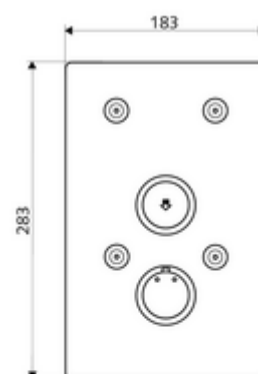

Article number: 01 900 28 99

Concealed shower LINUS Basic D-SC-T Mixed water, ThermoProtect thermostat

For WBD-SC-T concealed masterbox. Manual actuation with automatic closing.

Scope of delivery

- Front panel
 - SC-V self-closing button with push sleeve
 - Operating button for thermostat with push sleeve, temperature setting unlockable/lockable at 38 °C
- Fastening material

Technical data

- Material: Actuation Brass; Front panel Stainless steel
- Surface: Actuation Chrome; Front panel Brushed stainless steel
- Dimensions front plate: w 183 mm x h 283 mm x d 3 mm

Delivery data

- Weight: 1,78 kg/Piece
- Packing unit: 1

Necessary associated articles

Concealed Masterbox WBD-SC-T Article no: 01 800 00 99

Recommended associated articles

Handle for thermostat EasyGrip Article no: 29 192 06 99
 Shower head COMFORT Flex Article no: 01 821 06 99 or
 Low aerosol shower head Article no: 01 814 06 99 or