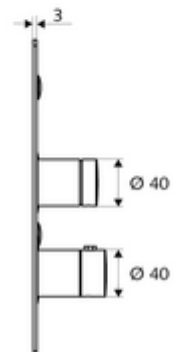

Article number: 01 900 28 99

Concealed shower LINUS Basic D-SC-T Mixed water, ThermoProtect thermostat

For WBD-SC-T concealed masterbox. Manual actuation with automatic closing.

Scope of delivery

- Front panel
 - SC-V self-closing button with push sleeve
 - Operating button for thermostat with push sleeve, temperature setting unlockable/lockable at 38 °C
- Fastening material

Technical data

- Material: Actuation Brass; Front panel Stainless steel
- Surface: Actuation Chrome; Front panel Brushed stainless steel
- Dimensions front plate: w 183 mm x h 283 mm x d 3 mm

Delivery data

- Weight: 1,78 kg/Piece
- Packing unit: 1

Necessary associated articles

Concealed Masterbox WBD-SC-T Article no: 01 800 00 99

Recommended associated articles

Handle for thermostat EasyGrip Article no: 29 192 06 99
 Shower head COMFORT Flex Article no: 01 821 06 99 or
 Low aerosol shower head Article no: 01 814 06 99 or
 Wall connection elbow PURIS Article no: 06 469 06 99 or
 Wall connection elbow Article no: 06 463 06 99 or