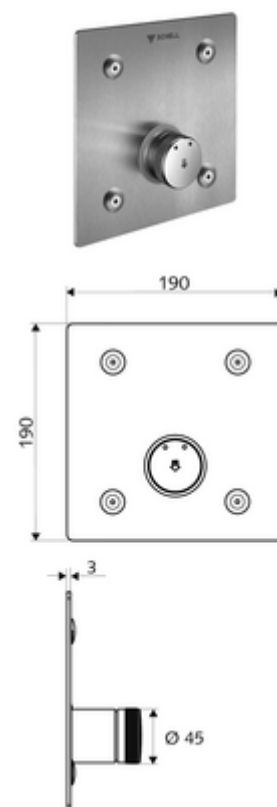

Article number: 01 902 28 99

Concealed shower LINUS Basic D-SC-M Mixed water

For WBD-SC-M concealed masterbox. Manual actuation with automatic closing.

Scope of delivery

- Front panel
  - SC-M self-closing button with push sleeve
- Fastening material

Technical data

- Material: Actuation Brass; Front panel Stainless steel
- Surface: Actuation Chrome; Front panel Brushed stainless steel
- Dimensions front plate: w 190 mm x h 190 mm x d 3 mm

Delivery data

- Weight: 1,40 kg/Piece
- Packing unit: 1

Necessary associated articles

Concealed Masterbox WBD-SC-M

Article no: 01 867 00 99

Recommended associated articles

Shower head COMFORT Flex Article no: 01 821 06 99 or

Low aerosol shower head Article no: 01 814 06 99 or

Wall connection elbow PURIS Article no: 06 469 06 99 or

Wall connection elbow Article no: 06 463 06 99 or

Where masterbox installation is too deep

Extension cartridge D-SC-M Article no: 29 648 06 99 or

Extension cartridge D-SC-M Article no: 29 649 06 99 or