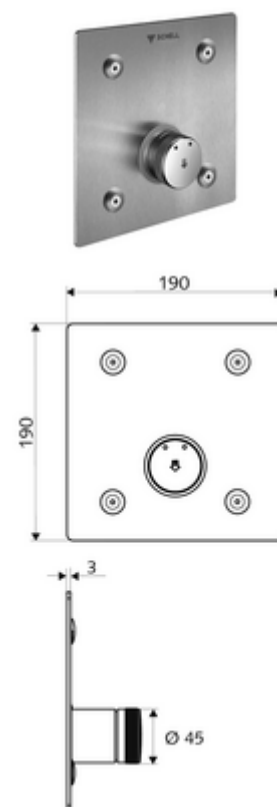

Article number: 01 902 28 99

Concealed shower LINUS Basic D-SC-M Mixed water

For WBD-SC-M concealed masterbox. Manual actuation with automatic closing.

Scope of delivery

- Front panel
 - SC-M self-closing button with push sleeve
- Fastening material

Technical data

- Material: Actuation Brass; Front panel Stainless steel
- Surface: Actuation Chrome; Front panel Brushed stainless steel
- Dimensions front plate: w 190 mm x h 190 mm x d 3 mm

Delivery data

- Weight: 1,40 kg/Piece
- Packing unit: 1

Necessary associated articles

Concealed Masterbox WBD-SC-M

Article no: 01 867 00 99

Recommended associated articles

Shower head COMFORT Flex

Article no: 01 821 06 99