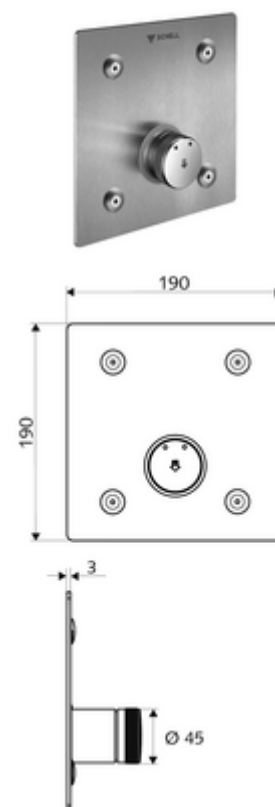

Article number: 01 902 28 99

Concealed shower LINUS Basic D-SC-M Mixed water

For WBD-SC-M concealed masterbox. Manual actuation with automatic closing.

Scope of delivery

- Front panel
  - SC-M self-closing button with push sleeve
- Fastening material

Technical data

- Material: Actuation Brass; Front panel Stainless steel
- Surface: Actuation Chrome; Front panel Brushed stainless steel
- Dimensions front plate: w 190 mm x h 190 mm x d 3 mm

Delivery data

- Weight: 1,40 kg/Piece
- Packing unit: 1

Necessary associated articles

Concealed Masterbox WBD-SC-M

Article no: 01 867 00 99

Recommended associated articles

Shower head COMFORT Flex	Article no: 01 821 06 99	or
Low aerosol shower head	Article no: 01 814 06 99	or
Wall connection elbow PURIS	Article no: 06 469 06 99	or
Wall connection elbow	Article no: 06 463 06 99	or

Where masterbox installation is too deep

Extension cartridge D-SC-M	Article no: 29 648 06 99	or
Extension cartridge D-SC-M	Article no: 29 649 06 99	or