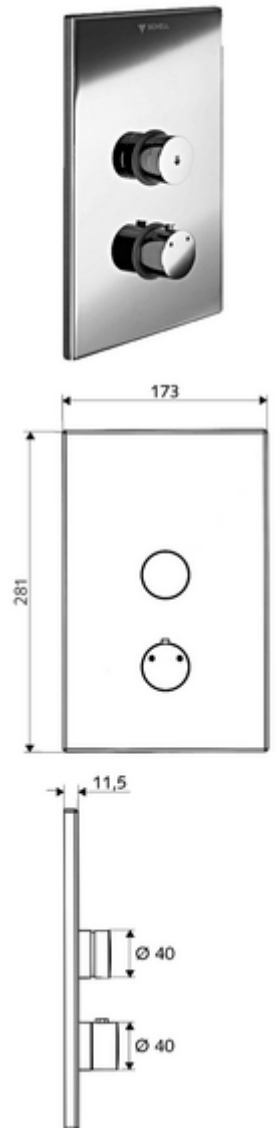

Article number: 01 809 06 99

Concealed shower LINUS D-SC-T Mixed water, ThermoProtect thermostat

For WBD-SC-T concealed masterbox. Manual actuation with automatic closing.

Scope of delivery

- Front panel
 - Operating button for thermostat with push sleeve, temperature setting unlockable/lockable at 38 °C
 - SC-V self-closing button with push sleeve
- Installation frame
- Fastening material

Technical data

- Material: Actuation Brass; Front panel Brass
- Surface: Actuation Chrome; Front panel Chrome
- Dimensions front plate: w 173 mm x h 281 mm x d 11.5 mm

Delivery data

- Weight: 1,96 kg/Piece
- Packing unit: 1

Necessary associated articles

Concealed Masterbox WBD-SC-T Article no: 01 800 00 99

Recommended associated articles

Handle for thermostat EasyGrip Article no: 29 192 06 99
 Shower head COMFORT Flex Article no: 01 821 06 99 or
 Low aerosol shower head Article no: 01 814 06 99 or
 Wall connection elbow PURIS Article no: 06 469 06 99 or
 Wall connection elbow Article no: 06 463 06 99 or