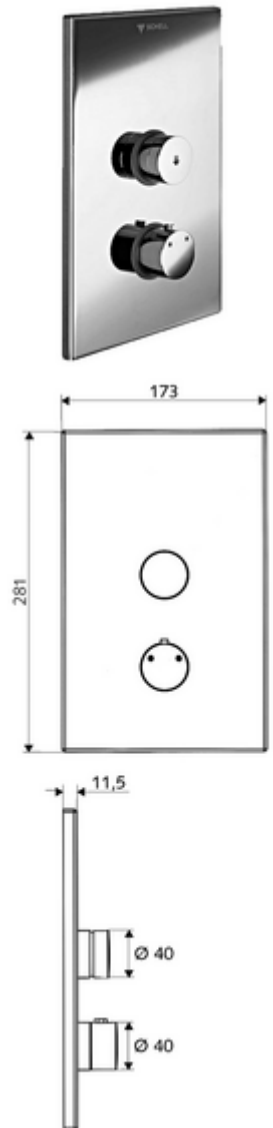

Article number: 01 809 06 99

Concealed shower LINUS D-SC-T Mixed water, ThermoProtect thermostat

For WBD-SC-T concealed masterbox. Manual actuation with automatic closing.

Scope of delivery

- Front panel
 - Operating button for thermostat with push sleeve, temperature setting unlockable/lockable at 38 °C
 - SC-V self-closing button with push sleeve
- Installation frame
- Fastening material

Technical data

- Material: Actuation Brass; Front panel Brass
- Surface: Actuation Chrome; Front panel Chrome
- Dimensions front plate: w 173 mm x h 281 mm x d 11.5 mm

Delivery data

- Weight: 1,96 kg/Piece
- Packing unit: 1

Necessary associated articles

Concealed Masterbox WBD-SC-T Article no: 01 800 00 99

Recommended associated articles

Handle for thermostat EasyGrip Article no: 29 192 06 99
 Shower head COMFORT Flex Article no: 01 821 06 99 or
 Low aerosol shower head Article no: 01 814 06 99 or
 Wall connection elbow PURIS Article no: 06 469 06 99 or
 Wall connection elbow Article no: 06 463 06 99 or