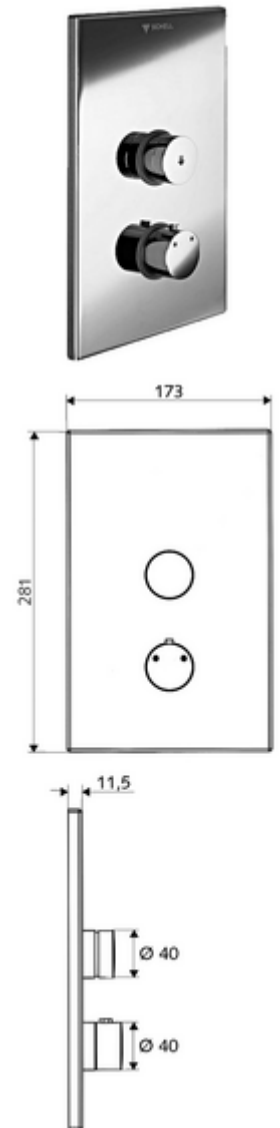

Article number: 01 809 06 99

Concealed shower LINUS D-SC-T Mixed water, ThermoProtect thermostat

For WBD-SC-T concealed masterbox. Manual actuation with automatic closing.

Scope of delivery

- Front panel
 - Operating button for thermostat with push sleeve, temperature setting unlockable/lockable at 38 °C
 - SC-V self-closing button with push sleeve
- Installation frame
- Fastening material

Technical data

- Material: Actuation Brass; Front panel Brass
- Surface: Actuation Chrome; Front panel Chrome
- Dimensions front plate: w 173 mm x h 281 mm x d 11.5 mm

Delivery data

- Weight: 1,96 kg/Piece
- Packing unit: 1

Necessary associated articles

Concealed Masterbox WBD-SC-T Article no: 01 800 00 99

Recommended associated articles

Handle for thermostat EasyGrip Article no: 29 192 06 99
 Shower head COMFORT Flex Article no: 01 821 06 99 or
 Low aerosol shower head Article no: 01 814 06 99 or
 Wall connection elbow PURIS Article no: 06 469 06 99 or
 Wall connection elbow Article no: 06 463 06 99 or