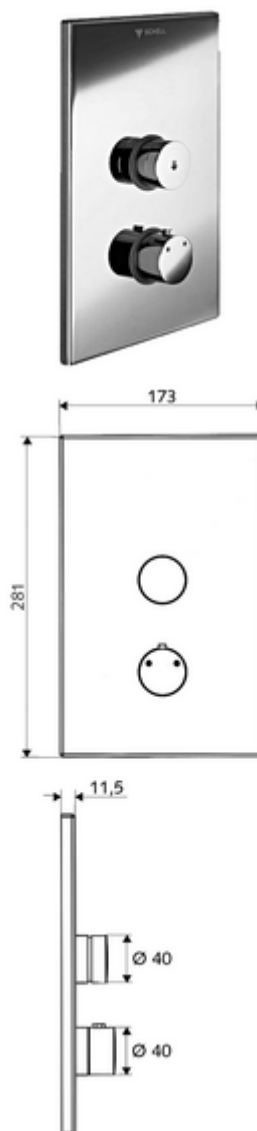

Article number: 01 809 06 99

Concealed shower LINUS D-SC-T Mixed water, ThermoProtect thermostat

For WBD-SC-T concealed masterbox. Manual actuation with automatic closing.

Scope of delivery

- Front panel
 - Operating button for thermostat with push sleeve, temperature setting unlockable/lockable at 38 °C
 - SC-V self-closing button with push sleeve
- Installation frame
- Fastening material

Technical data

- Material: Actuation Brass; Front panel Brass
- Surface: Actuation Chrome; Front panel Chrome
- Dimensions front plate: w 173 mm x h 281 mm x d 11.5 mm

Delivery data

- Weight: 1,96 kg/Piece
- Packing unit: 1

Necessary associated articles

Concealed Masterbox WBD-SC-T Article no: 01 800 00 99

Recommended associated articles

Handle for thermostat EasyGrip Article no: 29 192 06 99
 Shower head COMFORT Flex Article no: 01 821 06 99 or
 Low aerosol shower head Article no: 01 814 06 99 or
 Wall connection elbow PURIS Article no: 06 469 06 99 or
 Wall connection elbow Article no: 06 463 06 99 or