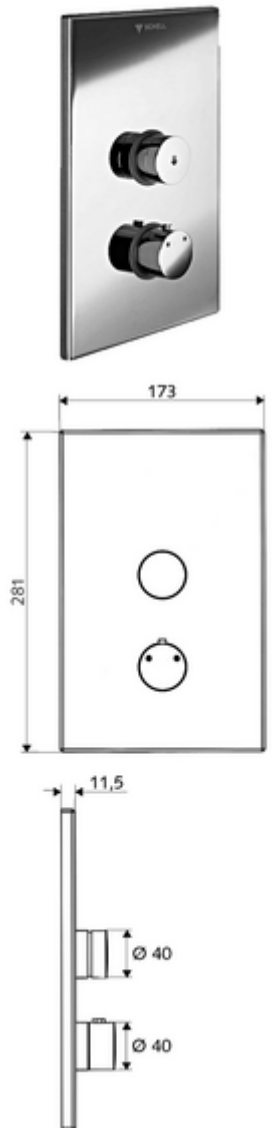

Article number: 01 809 06 99

Concealed shower LINUS D-SC-T Mixed water, ThermoProtect thermostat

For WBD-SC-T concealed masterbox. Manual actuation with automatic closing.

Scope of delivery

- Front panel
 - Operating button for thermostat with push sleeve, temperature setting unlockable/lockable at 38 °C
 - SC-V self-closing button with push sleeve
- Installation frame
- Fastening material

Technical data

- Material: Actuation Brass; Front panel Brass
- Surface: Actuation Chrome; Front panel Chrome
- Dimensions front plate: w 173 mm x h 281 mm x d 11.5 mm

Delivery data

- Weight: 1,96 kg/Piece
- Packing unit: 1

Necessary associated articles

Concealed Masterbox WBD-SC-T Article no: 01 800 00 99

Recommended associated articles

Handle for thermostat EasyGrip Article no: 29 192 06 99
 Shower head COMFORT Flex Article no: 01 821 06 99 or
 Low aerosol shower head Article no: 01 814 06 99 or
 Wall connection elbow PURIS Article no: 06 469 06 99 or
 Wall connection elbow Article no: 06 463 06 99 or