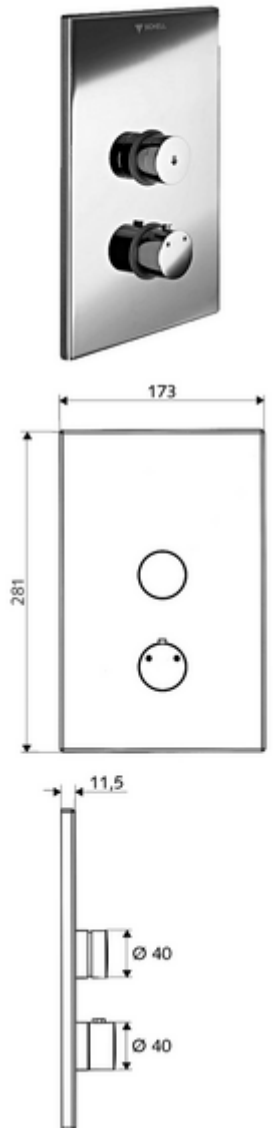

Article number: 01 809 28 99

Concealed shower LINUS D-SC-T Mixed water, ThermoProtect thermostat

For WBD-SC-T concealed masterbox. Manual actuation with automatic closing.

Scope of delivery

- Front panel
 - Operating button for thermostat with push sleeve, temperature setting unlockable/lockable at 38 °C
 - SC-V self-closing button with push sleeve
- Installation frame
- Fastening material

Technical data

- Material: Actuation Brass; Front panel Stainless steel
- Surface: Actuation Chrome; Front panel Brushed stainless steel
- Dimensions front plate: w 173 mm x h 281 mm x d 11.5 mm

Delivery data

- Weight: 1,96 kg/Piece
- Packing unit: 1

Necessary associated articles

Concealed Masterbox WBD-SC-T Article no: 01 800 00 99

Recommended associated articles

Handle for thermostat EasyGrip Article no: 29 192 06 99
 Shower head COMFORT Flex Article no: 01 821 06 99 or
 Low aerosol shower head Article no: 01 814 06 99 or
 Wall connection elbow PURIS Article no: 06 469 06 99 or
 Wall connection elbow Article no: 06 463 06 99 or