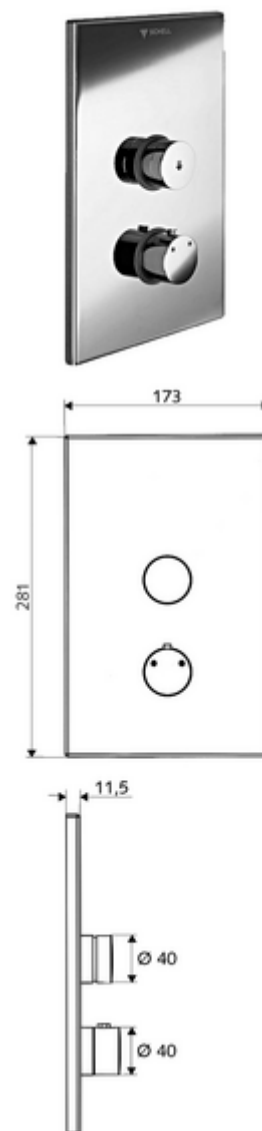

Article number: 01 809 28 99

Concealed shower LINUS D-SC-T Mixed water, ThermoProtect thermostat

For WBD-SC-T concealed masterbox. Manual actuation with automatic closing.

Scope of delivery

- Front panel
  - Operating button for thermostat with push sleeve, temperature setting unlockable/lockable at 38 °C
  - SC-V self-closing button with push sleeve
- Installation frame
- Fastening material

Technical data

- Material: Actuation Brass; Front panel Stainless steel
- Surface: Actuation Chrome; Front panel Brushed stainless steel
- Dimensions front plate: w 173 mm x h 281 mm x d 11.5 mm

Delivery data

- Weight: 1,96 kg/Piece
- Packing unit: 1

Necessary associated articles

Concealed Masterbox WBD-SC-T Article no: 01 800 00 99

Recommended associated articles

Handle for thermostat EasyGrip Article no: 29 192 06 99
Shower head COMFORT Flex Article no: 01 821 06 99 or
Low aerosol shower head Article no: 01 814 06 99 or
Wall connection elbow PURIS Article no: 06 469 06 99 or
Wall connection elbow Article no: 06 463 06 99 or

For manual thermal disinfection

Solenoid valve thermal disinfection Article no: 01 875 00 99
Thermal disinfection key switch Article no: 01 538 00 99
Concealed power supply unit 12 VDC, 100 - 240 VAC, 50 - 60 Hz Article no: 01 566 00 99 or
Mains adapter VDC, 100-240 VAC, 50-60 Hz Article no: 01 490 00 99 or
Electrical junction box 12 VDC, 100 - 240 VAC, 50 - 60 Hz Article no: 01 537 00 99 or

Where masterbox installation is too deep

Extension set D-SC-T 25 mm Article no: 01 859 06 99 or
Extension set D-SC-T 50 mm Article no: 01 863 06 99 or