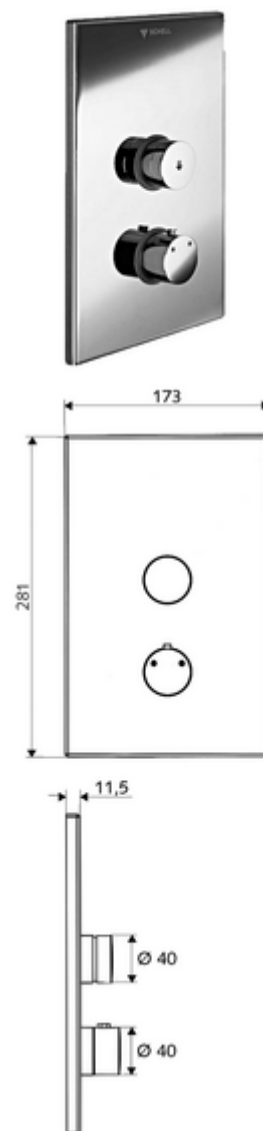

Article number: 01 809 28 99

Concealed shower LINUS D-SC-T Mixed water, ThermoProtect thermostat

For WBD-SC-T concealed masterbox. Manual actuation with automatic closing.

Scope of delivery

- Front panel
  - Operating button for thermostat with push sleeve, temperature setting unlockable/lockable at 38 °C
  - SC-V self-closing button with push sleeve
- Installation frame
- Fastening material

Technical data

- Material: Actuation Brass; Front panel Stainless steel
- Surface: Actuation Chrome; Front panel Brushed stainless steel
- Dimensions front plate: w 173 mm x h 281 mm x d 11.5 mm

Delivery data

- Weight: 1,96 kg/Piece
- Packing unit: 1

Necessary associated articles

Concealed Masterbox WBD-SC-T Article no: 01 800 00 99

Recommended associated articles

Handle for thermostat EasyGrip Article no: 29 192 06 99
Shower head COMFORT Flex Article no: 01 821 06 99 or
Low aerosol shower head Article no: 01 814 06 99 or
Wall connection elbow PURIS Article no: 06 469 06 99 or
Wall connection elbow Article no: 06 463 06 99 or

For manual thermal disinfection

Solenoid valve thermal disinfection Article no: 01 875 00 99
Thermal disinfection key switch Article no: 01 538 00 99
Concealed power supply unit 12 VDC, 100 - 240 VAC, 50 - 60 Hz Article no: 01 566 00 99 or
Mains adapter VDC, 100-240 VAC, 50-60 Hz Article no: 01 490 00 99 or
Electrical junction box 12 VDC, 100 - 240 VAC, 50 - 60 Hz Article no: 01 537 00 99 or

Where masterbox installation is too deep

Extension set D-SC-T 25 mm Article no: 01 859 06 99 or
Extension set D-SC-T 50 mm Article no: 01 863 06 99 or