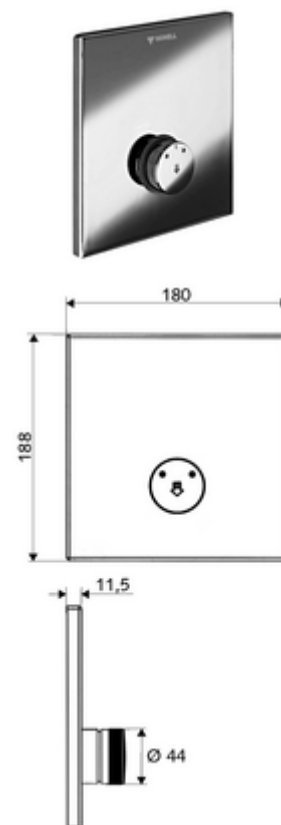

Article number: 01 832 06 99

Concealed shower LINUS D-SC-M Mixed water

For WBD-SC-M concealed masterbox. Manual actuation with automatic closing.

Scope of delivery

- Front panel
  - SC-M self-closing button with push sleeve
- Installation frame
- Fastening material

Technical data

- Material: Actuation Brass; Front panel Brass
- Surface: Actuation Chrome; Front panel Chrome
- Dimensions front plate: w 180 mm x h 188 mm x d 11.5 mm

Delivery data

- Weight: 1,22 kg/Piece
- Packing unit: 1

Necessary associated articles

Concealed Masterbox WBD-SC-M

Article no: 01 867 00 99

Recommended associated articles

Shower head COMFORT Flex Article no: 01 821 06 99 or

Low aerosol shower head Article no: 01 814 06 99 or

Wall connection elbow PURIS Article no: 06 469 06 99 or

Wall connection elbow Article no: 06 463 06 99 or

Where masterbox installation is too deep

Extension cartridge D-SC-M Article no: 29 648 06 99 or

Extension cartridge D-SC-M Article no: 29 649 06 99 or