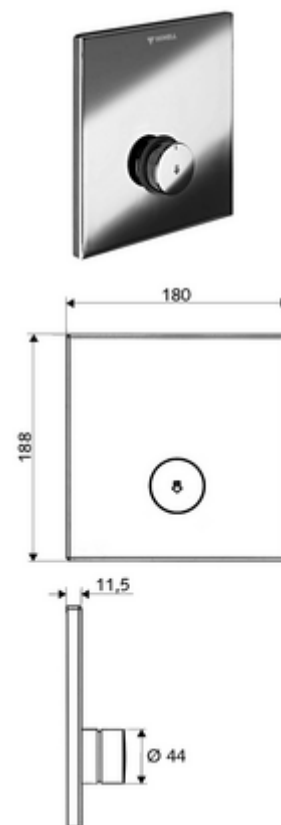

Article number: 01 833 28 99

Concealed shower LINUS D-SC-V Pre-mixed water

For WBD-SC-V concealed masterbox. Manual actuation with automatic closing.

Scope of delivery

- Front panel
 - SC-V self-closing button with push sleeve
- Installation frame
- Fastening material

Technical data

- Material: Actuation Brass; Front panel Stainless steel
- Surface: Actuation Chrome; Front panel Brushed stainless steel
- Dimensions front plate: w 180 mm x h 188 mm x d 11.5 mm

Delivery data

- Weight: 1,44 kg/Piece
- Packing unit: 1

Necessary associated articles

Concealed Masterbox WBD-SC-V Article no: 01 827 00 99

Recommended associated articles

Shower head COMFORT Flex Article no: 01 821 06 99 or