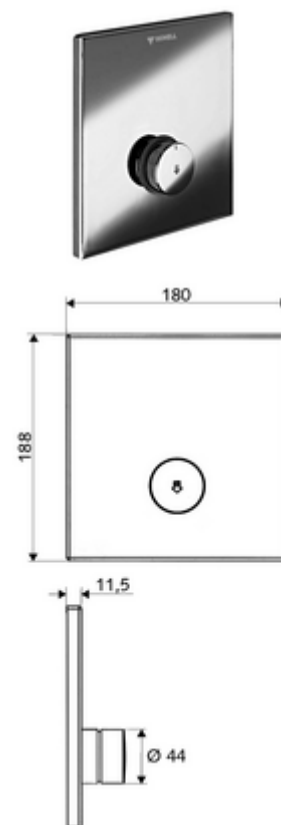

Article number: 01 833 28 99

Concealed shower LINUS D-SC-V Pre-mixed water

For WBD-SC-V concealed masterbox. Manual actuation with automatic closing.

Scope of delivery

- Front panel
 - SC-V self-closing button with push sleeve
- Installation frame
- Fastening material

Technical data

- Material: Actuation Brass; Front panel Stainless steel
- Surface: Actuation Chrome; Front panel Brushed stainless steel
- Dimensions front plate: w 180 mm x h 188 mm x d 11.5 mm

Delivery data

- Weight: 1,44 kg/Piece
- Packing unit: 1

Necessary associated articles

Concealed Masterbox WBD-SC-V Article no: 01 827 00 99

Recommended associated articles

Shower head COMFORT Flex	Article no: 01 821 06 99	or
Low aerosol shower head	Article no: 01 814 06 99	or
Wall connection elbow PURIS	Article no: 06 469 06 99	or
Wall connection elbow	Article no: 06 463 06 99	or
<u>Where masterbox installation is too deep</u>		
Extension set D-SC-V / W-SC-V 25 mm	Article no: 01 872 06 99	or
Extension set D-SC-V / W-SC-V 50 mm	Article no: 01 873 06 99	or