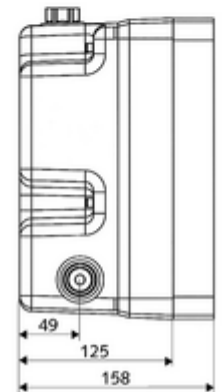

Article number: 01 800 00 99

Concealed Masterbox WBD-SC-T

Mixed water, ThermoProtect thermostat

For LINUS/LINUS Basic D-SC-T concealed shower fittings. Manual actuation with automatic closing. With sealed housing bushings and internal isolating valve. Additional acceptance possible of a solenoid valve for thermal disinfection.

Scope of delivery

- Masterbox
 - Roughing-in housing
 - Concealed shower tap with 2 isolating valves
 - Self-closing cartridge SC II
 - ThermoProtect thermostat, conform to EN 1111, anti-scalding protection if cold water supply fails
 - 2 pre-filters
 - 2 backflow preventers (EN 1717: EB-type)
- Flushing nozzle
- Flush-mounted cap

Technical data

- Running time: 5 - 30 s
- Flow at 3 bar: 10 l/min
- Flow pressure: 1.0 - 5.0 bar
- Max. Resting pressure: 8 bar
- Max. operating temperature: 70 °C (for thermal disinfection 80 °C max. 10 min./day)
- Material: Housing Plastic; Waterpath Dezincification-resistant brass, conform to German drinking water regulations
- Dimensions: w 125 mm x h 246 mm x d 158 mm
- Installation depth: 88 - 112 mm
- Connection: 2x G 1/2 IG
- Outlet: G 1/2 IG
- Certificates: P-IX 18001/IA, DIN-DVGW, Belgaqua
- Noise class: I
- Flow class: A

Delivery data

- Weight: 3,08 kg/Piece
- Packing unit: 1

Necessary associated articles

Concealed shower LINUS D-SC-T	Article no: 01 809 06 99	or
Concealed shower LINUS D-SC-T	Article no: 01 809 28 99	or
Concealed shower LINUS Basic D-SC-T	Article no: 01 900 28 99	or
<u>For building sealing according to DIN 18534</u>		
Expansion sleeve	Article no: 00 920 00 99	