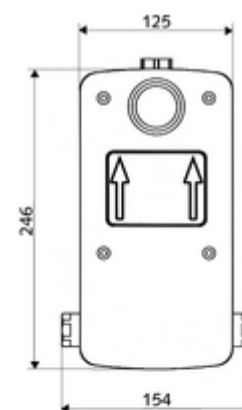

Scope of delivery

- Masterbox
 - Roughing-in housing
 - Concealed shower tap with 2 isolating valves
 - Self-closing cartridge SC II
 - ThermoProtect thermostat, conform to EN 1111, anti-scalding protection if cold water supply fails
 - 2 pre-filters
 - 2 backflow preventers (EN 1717: EB-type)
- Flushing nozzle
- Flush-mounted cap

Technical data

- Running time: 5 - 30 s
- Flow at 3 bar: 10 l/min
- Flow pressure: 1.0 - 5.0 bar
- Max. Resting pressure: 8 bar
- Max. operating temperature: 70 °C (for thermal disinfection 80 °C max. 10 min./day)
- Material: Housing Plastic; Waterpath Dezincification-resistant brass, conform to German drinking water regulations
- Dimensions: w 125 mm x h 246 mm x d 158 mm
- Installation depth: 88 - 112 mm
- Connection: 2x G 1/2 IG
- Outlet: G 1/2 IG
- Certificates: P-IX 18001/IA, DIN-DVGW, Belgaqua
- Noise class: I
- Flow class: A

Delivery data

- Weight: 3,08 kg/Piece
- Packing unit: 1

Necessary associated articles

Concealed shower LINUS D-SC-T	Article no: 01 809 06 99	or
Concealed shower LINUS D-SC-T	Article no: 01 809 28 99	or
Concealed shower LINUS Basic D-SC-T	Article no: 01 900 28 99	or
<u>For building sealing according to DIN 18534</u>		
Expansion sleeve	Article no: 00 920 00 99	