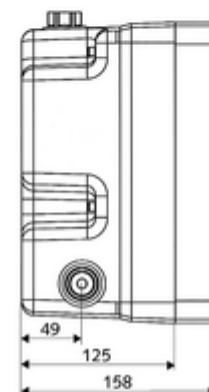

Scope of delivery

- Masterbox
 - Roughing-in housing
 - Concealed shower tap with 2 isolating valves
 - Self-closing cartridge SC II
 - ThermoProtect thermostat, conform to EN 1111, anti-scalding protection if cold water supply fails
 - 2 pre-filters
 - 2 backflow preventers (EN 1717: EB-type)
- Flushing nozzle
- Flush-mounted cap

Technical data

- Running time: 5 - 30 s
- Flow at 3 bar: 10 l/min
- Flow pressure: 1.0 - 5.0 bar
- Max. Resting pressure: 8 bar
- Max. operating temperature: 70 °C (for thermal disinfection 80 °C max. 10 min./day)
- Material: Housing Plastic; Waterpath Dezincification-resistant brass, conform to German drinking water regulations
- Dimensions: w 125 mm x h 246 mm x d 158 mm
- Installation depth: 88 - 112 mm
- Connection: 2x G 1/2 IG
- Outlet: G 1/2 IG
- Certificates: P-IX 18001/IA, DIN-DVGW, Belgaqua
- Noise class: I
- Flow class: A

Delivery data

- Weight: 3,08 kg/Piece
- Packing unit: 1

Necessary associated articles

Concealed shower LINUS D-SC-T	Article no: 01 809 06 99	or
Concealed shower LINUS D-SC-T	Article no: 01 809 28 99	or
Concealed shower LINUS Basic D-SC-T	Article no: 01 900 28 99	or
<u>For building sealing according to DIN 18534</u>		
Expansion sleeve	Article no: 00 920 00 99	