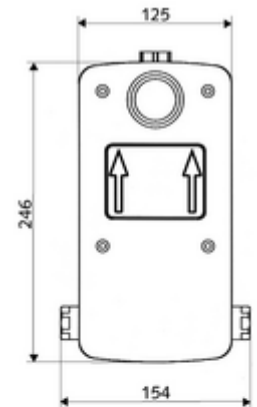

Scope of delivery

- Masterbox
 - Roughing-in housing
 - Concealed shower tap with 2 isolating valves
 - Self-closing cartridge SC II
 - ThermoProtect thermostat, conform to EN 1111, anti-scalding protection if cold water supply fails
 - 2 pre-filters
 - 2 backflow preventers (EN 1717: EB-type)
- Flushing nozzle
- Flush-mounted cap

Technical data

- Running time: 5 - 30 s
- Flow at 3 bar: 10 l/min
- Flow pressure: 1.0 - 5.0 bar
- Max. Resting pressure: 8 bar
- Max. operating temperature: 70 °C (for thermal disinfection 80 °C max. 10 min./day)
- Material: Housing Plastic; Waterpath Dezincification-resistant brass, conform to German drinking water regulations
- Dimensions: w 125 mm x h 246 mm x d 158 mm
- Installation depth: 88 - 112 mm
- Connection: 2x G 1/2 IG
- Outlet: G 1/2 IG
- Certificates: P-IX 18001/IA, DIN-DVGW, Belgaqua
- Noise class: I
- Flow class: A

Delivery data

- Weight: 3,08 kg/Piece
- Packing unit: 1

Necessary associated articles

Concealed shower LINUS D-SC-T	Article no: 01 809 06 99	or
Concealed shower LINUS D-SC-T	Article no: 01 809 28 99	or
Concealed shower LINUS Basic D-SC-T	Article no: 01 900 28 99	or
<u>For building sealing according to DIN 18534</u>		
Expansion sleeve	Article no: 00 920 00 99	