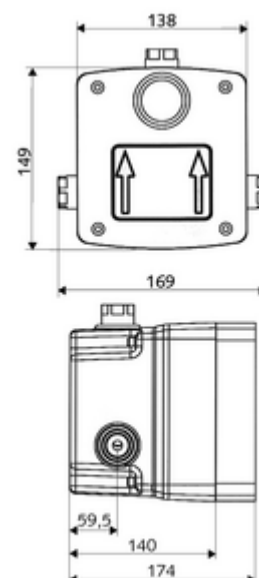

### Scope of delivery

- Masterbox
  - Roughing-in housing
  - Concealed shower tap with isolating valve
  - 6 V solenoid valve
  - Pre-filter
  - Backflow preventer (EN 1717: EB-type)
- Flushing nozzle
- Flush-mounted cap

### Technical data

- Flow at 3 bar: 15 l/min
- Flow pressure: 1.0 - 5.0 bar
- Max. Resting pressure: 8 bar
- Max. operating temperature: 70 °C (80 °C for thermal disinfection)
- Material: Housing Plastic; Waterpath Dezincification-resistant brass, conform to German drinking water regulations
- Dimensions: w 138 mm x h 149 mm x d 140 mm
- Installation depth: 100 - 124 mm
- Connection: DN 15 G 1/2 IG
- Outlet: DN 15 G 1/2 IG
- Certificates: P-IX 18001/IA, Belgaqua
- Noise class: I
- Flow class: A