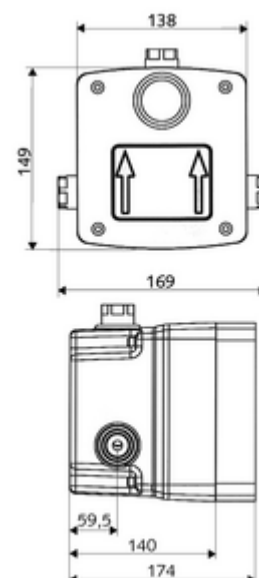

Article number: 01 822 00 99

Concealed Masterbox WBD-E-V Pre-mixed water

For LINUS Basic D-C-V concealed shower fitting. Electronic actuation. With sealed housing bushings and internal isolating valve.

Scope of delivery

- Masterbox
 - Roughing-in housing
 - Concealed shower tap with isolating valve
 - 6 V solenoid valve
 - Pre-filter
 - Backflow preventer (EN 1717: EB-type)
- Flushing nozzle
- Flush-mounted cap

Technical data

- Flow at 3 bar: 15 l/min
- Flow pressure: 1.0 - 5.0 bar
- Max. Resting pressure: 8 bar
- Max. operating temperature: 70 °C (80 °C for thermal disinfection)
- Material: Housing Plastic; Waterpath Dezincification-resistant brass, conform to German drinking water regulations
- Dimensions: w 138 mm x h 149 mm x d 140 mm
- Installation depth: 100 - 124 mm
- Connection: DN 15 G 1/2 IG
- Outlet: DN 15 G 1/2 IG
- Certificates: P-IX 18001/IA, Belgaqua
- Noise class: I
- Flow class: A

Delivery data

- Weight: 1,79 kg/Piece
- Packing unit: 1

Necessary associated articles

Concealed shower LINUS Basic D-C-V	Article no: 01 921 28 99
<u>For building sealing according to DIN 18534</u>	
Expansion sleeve	Article no: 00 919 00 99