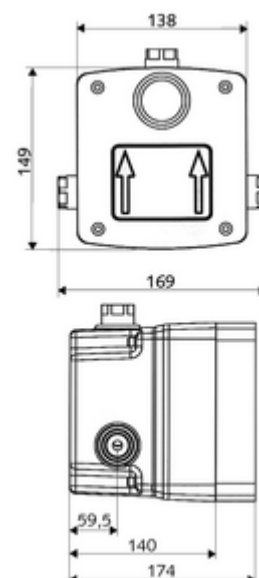

### Scope of delivery

- Masterbox
  - Roughing-in housing
  - Concealed shower tap with isolating valve
  - 6 V solenoid valve
  - Pre-filter
  - Backflow preventer (EN 1717: EB-type)
- Flushing nozzle
- Flush-mounted cap

### Technical data

- Flow at 3 bar: 15 l/min
- Flow pressure: 1.0 - 5.0 bar
- Max. Resting pressure: 8 bar
- Max. operating temperature: 70 °C (80 °C for thermal disinfection)
- Material: Housing Plastic; Waterpath Dezincification-resistant brass, conform to German drinking water regulations
- Dimensions: w 138 mm x h 149 mm x d 140 mm
- Installation depth: 100 - 124 mm
- Connection: DN 15 G 1/2 IG
- Outlet: DN 15 G 1/2 IG
- Certificates: P-IX 18001/IA, Belgaqua
- Noise class: I
- Flow class: A

### Delivery data

- Weight: 1,79 kg/Piece
- Packing unit: 1