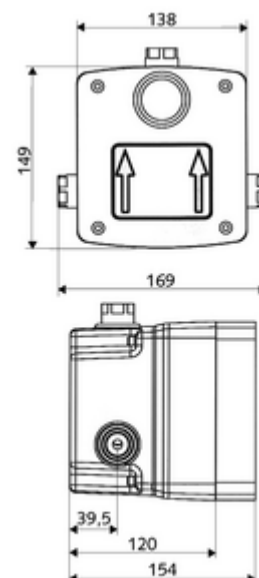

Article number: 01 867 00 99

Concealed Masterbox WBD-SC-M Mixed water

For LINUS/LINUS Basic D-SC-M concealed shower fittings. Manual actuation with automatic closing. With sealed housing bushings and internal isolating valve.

Scope of delivery

- Masterbox
 - Roughing-in housing
 - Concealed shower tap with 2 isolating valves
 - Self-closing cartridge SC II with hot water restrictor
 - 2 pre-filters
 - 2 backflow preventers (EN 1717: EB-type)
- Flushing nozzle
- Flush-mounted cap

Technical data

- Running time: 5 - 30 s
- Flow at 3 bar: 10 l/min
- Flow pressure: 1.0 - 5.0 bar
- Max. Resting pressure: 8 bar
- Max. operating temperature: 70 °C (80 °C for thermal disinfection)
- Material: Housing Plastic; Waterpath Dezincification-resistant brass, conform to German drinking water regulations
- Dimensions: w 138 mm x h 149 mm x d 120 mm
- Installation depth: 80 - 104 mm
- Connection: 2x G 1/2 IG
- Outlet: G 1/2 IG
- Certificates: P-IX 19960/IB, DIN-DVGW, Belgaqua
- Noise class: I
- Flow class: B

Delivery data

- Weight: 1,91 kg/Piece
- Packing unit: 1

Necessary associated articles

Concealed shower LINUS D-SC-M	Article no: 01 832 06 99	or
Concealed shower LINUS D-SC-M	Article no: 01 832 28 99	or
<u>For building sealing according to DIN 18534</u>		
Expansion sleeve	Article no: 00 919 00 99	