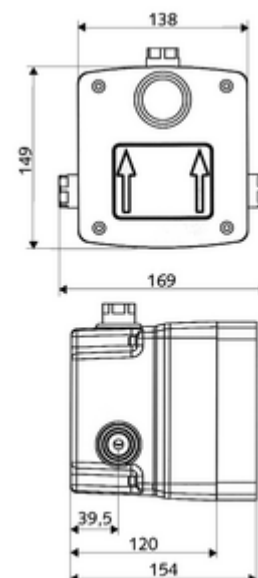

Article number: 01 867 00 99

Concealed Masterbox WBD-SC-M

Mixed water

For LINUS/LINUS Basic D-SC-M concealed shower fittings. Manual actuation with automatic closing. With sealed housing bushings and internal isolating valve.

Scope of delivery

- Masterbox
 - Roughing-in housing
 - Concealed shower tap with 2 isolating valves
 - Self-closing cartridge SC II with hot water restrictor
 - 2 pre-filters
 - 2 backflow preventers (EN 1717: EB-type)
- Flushing nozzle
- Flush-mounted cap

Technical data

- Running time: 5 - 30 s
- Flow at 3 bar: 10 l/min
- Flow pressure: 1.0 - 5.0 bar
- Max. Resting pressure: 8 bar
- Max. operating temperature: 70 °C (80 °C for thermal disinfection)
- Material: Housing Plastic; Waterpath Dezincification-resistant brass, conform to German drinking water regulations
- Dimensions: w 138 mm x h 149 mm x d 120 mm
- Installation depth: 80 - 104 mm
- Connection: 2x G 1/2 IG
- Outlet: G 1/2 IG
- Certificates: P-IX 19960/IB, DIN-DVGW, Belgaqua
- Noise class: I
- Flow class: B

Delivery data

- Weight: 1,91 kg/Piece
- Packing unit: 1

Necessary associated articles

Concealed shower LINUS D-SC-M	Article no: 01 832 06 99	or
Concealed shower LINUS D-SC-M	Article no: 01 832 28 99	or
<u>For building sealing according to DIN 18534</u>		
Expansion sleeve	Article no: 00 919 00 99	