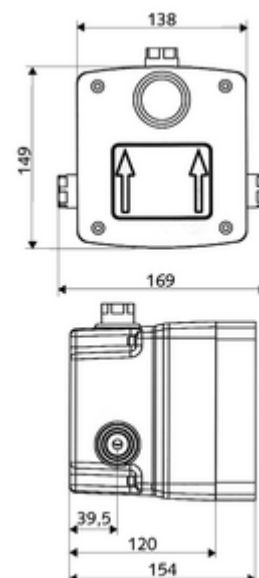

Article number: 01 867 00 99

Concealed Masterbox WBD-SC-M

Mixed water

For LINUS/LINUS Basic D-SC-M concealed shower fittings. Manual actuation with automatic closing. With sealed housing bushings and internal isolating valve.

Scope of delivery

- Masterbox
  - Roughing-in housing
  - Concealed shower tap with 2 isolating valves
  - Self-closing cartridge SC II with hot water restrictor
  - 2 pre-filters
  - 2 backflow preventers (EN 1717: EB-type)
- Flushing nozzle
- Flush-mounted cap

Technical data

- Running time: 5 - 30 s
- Flow at 3 bar: 10 l/min
- Flow pressure: 1.0 - 5.0 bar
- Max. Resting pressure: 8 bar
- Max. operating temperature: 70 °C (80 °C for thermal disinfection)
- Material: Housing Plastic; Waterpath Dezincification-resistant brass, conform to German drinking water regulations
- Dimensions: w 138 mm x h 149 mm x d 120 mm
- Installation depth: 80 - 104 mm
- Connection: 2x G 1/2 IG
- Outlet: G 1/2 IG
- Certificates: P-IX 19960/IB, DIN-DVGW, Belgaqua
- Noise class: I
- Flow class: B

Delivery data

- Weight: 1,91 kg/Piece
- Packing unit: 1

Necessary associated articles

Concealed shower LINUS D-SC-M	Article no: 01 832 06 99	or
Concealed shower LINUS D-SC-M	Article no: 01 832 28 99	or
<u>For building sealing according to DIN 18534</u>		
Expansion sleeve	Article no: 00 919 00 99	

Recommended associated articles

Shower module MONTUS	Article no: 03 091 00 99