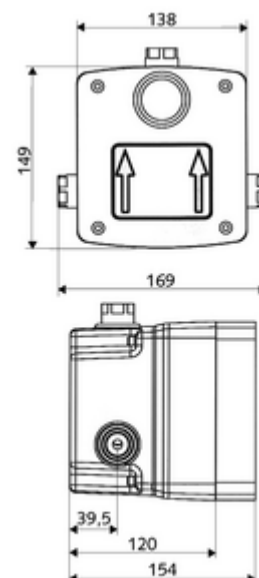

Article number: 01 867 00 99

Concealed Masterbox WBD-SC-M

Mixed water

For LINUS/LINUS Basic D-SC-M concealed shower fittings. Manual actuation with automatic closing. With sealed housing bushings and internal isolating valve.

Scope of delivery

- Masterbox
 - Roughing-in housing
 - Concealed shower tap with 2 isolating valves
 - Self-closing cartridge SC II with hot water restrictor
 - 2 pre-filters
 - 2 backflow preventers (EN 1717: EB-type)
- Flushing nozzle
- Flush-mounted cap

Technical data

- Running time: 5 - 30 s
- Flow at 3 bar: 10 l/min
- Flow pressure: 1.0 - 5.0 bar
- Max. Resting pressure: 8 bar
- Max. operating temperature: 70 °C (80 °C for thermal disinfection)
- Material: Housing Plastic; Waterpath Dezincification-resistant brass, conform to German drinking water regulations
- Dimensions: w 138 mm x h 149 mm x d 120 mm
- Installation depth: 80 - 104 mm
- Connection: 2x G 1/2 IG
- Outlet: G 1/2 IG
- Certificates: P-IX 19960/IB, DIN-DVGW, Belgaqua
- Noise class: I
- Flow class: B

Delivery data

- Weight: 1,91 kg/Piece
- Packing unit: 1

Necessary associated articles

Concealed shower LINUS D-SC-M	Article no: 01 832 06 99	or
Concealed shower LINUS D-SC-M	Article no: 01 832 28 99	or
<u>For building sealing according to DIN 18534</u>		
Expansion sleeve	Article no: 00 919 00 99	