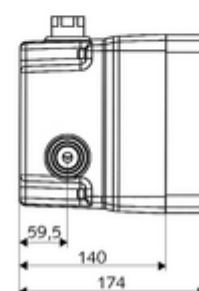

Article number: 01 904 00 99

Concealed Masterbox WBD-E-M

Mixed water

For LINUS D-C-M or LINUS Basic D-C-M concealed shower fittings. Electronic actuation. With sealed housing bushings and internal isolating valve.

Scope of delivery

- Masterbox
  - Roughing-in housing
  - Concealed shower tap with 2 isolating valves
  - 6 V solenoid valve
  - Mixing cartridge
  - 2 pre-filters
  - 2 backflow preventers (EN 1717: EB-type)
- Flushing nozzle
- Flush-mounted cap

Technical data

- Flow at 3 bar: 15 l/min
- Flow pressure: 1.0 - 5.0 bar
- Max. Resting pressure: 8 bar
- Max. operating temperature: 70 °C (80 °C for thermal disinfection)
- Material: Housing Plastic; Waterpath Dezincification-resistant brass, conform to German drinking water regulations
- Dimensions: w 138 mm x h 149 mm x d 140 mm
- Installation depth: 100 - 124 mm
- Connection: 2x DN 15 G 1/2 IG
- Outlet: DN 15 G 1/2 IG
- Certificates: Belgaqua

Delivery data

- Weight: 1,97 kg/Piece
- Packing unit: 1

Necessary associated articles

Concealed shower LINUS D-C-M	Article no: 01 919 06 99	or
Concealed shower LINUS D-C-M	Article no: 01 919 28 99	or
Concealed shower LINUS Basic D-C-M	Article no: 01 920 28 99	or
<u>For building sealing according to DIN 18534</u>		
Expansion sleeve	Article no: 00 919 00 99	

Recommended associated articles

Shower module MONTUS	Article no: 03 091 00 99

Mounting instructions

- Provide power supply in accordance with the respective shower electronics.