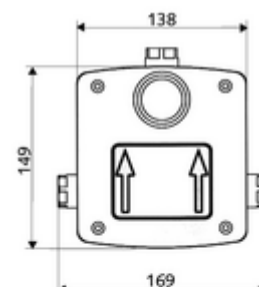

Scope of delivery

- Masterbox
 - Roughing-in housing
 - Concealed shower tap with 2 isolating valves
 - 6 V solenoid valve
 - Mixing cartridge
 - 2 pre-filters
 - 2 backflow preventers (EN 1717: EB-type)
- Flushing nozzle
- Flush-mounted cap

Technical data

- Flow at 3 bar: 15 l/min
- Flow pressure: 1.0 - 5.0 bar
- Max. Resting pressure: 8 bar
- Max. operating temperature: 70 °C (80 °C for thermal disinfection)
- Material: Housing Plastic; Waterpath Dezincification-resistant brass, conform to German drinking water regulations
- Dimensions: w 138 mm x h 149 mm x d 140 mm
- Installation depth: 100 - 124 mm
- Connection: 2x DN 15 G 1/2 IG
- Outlet: DN 15 G 1/2 IG
- Certificates: Belgaqua

Delivery data

- Weight: 1,97 kg/Piece
- Packing unit: 1

Necessary associated articles

Concealed shower LINUS D-C-M	Article no: 01 919 06 99	or
Concealed shower LINUS D-C-M	Article no: 01 919 28 99	or
Concealed shower LINUS Basic D-C-M	Article no: 01 920 28 99	or
<u>For building sealing according to DIN 18534</u>		
Expansion sleeve	Article no: 00 919 00 99	