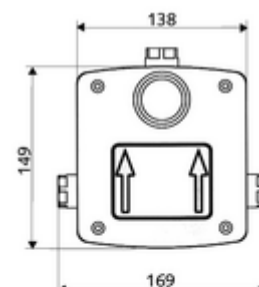

Article number: 01 904 00 99

Concealed Masterbox WBD-E-M

Mixed water

For LINUS D-C-M or LINUS Basic D-C-M concealed shower fittings. Electronic actuation. With sealed housing bushings and internal isolating valve.

Scope of delivery

- Masterbox
  - Roughing-in housing
  - Concealed shower tap with 2 isolating valves
  - 6 V solenoid valve
  - Mixing cartridge
  - 2 pre-filters
  - 2 backflow preventers (EN 1717: EB-type)
- Flushing nozzle
- Flush-mounted cap

Technical data

- Flow at 3 bar: 15 l/min
- Flow pressure: 1.0 - 5.0 bar
- Max. Resting pressure: 8 bar
- Max. operating temperature: 70 °C (80 °C for thermal disinfection)
- Material: Housing Plastic; Waterpath Dezincification-resistant brass, conform to German drinking water regulations
- Dimensions: w 138 mm x h 149 mm x d 140 mm
- Installation depth: 100 - 124 mm
- Connection: 2x DN 15 G 1/2 IG
- Outlet: DN 15 G 1/2 IG
- Certificates: Belgaqua

Delivery data

- Weight: 1,97 kg/Piece
- Packing unit: 1

Necessary associated articles

Concealed shower LINUS D-C-M	Article no: 01 919 06 99	or
Concealed shower LINUS D-C-M	Article no: 01 919 28 99	or
Concealed shower LINUS Basic D-C-M	Article no: 01 920 28 99	or
<u>For building sealing according to DIN 18534</u>		
Expansion sleeve	Article no: 00 919 00 99	

Recommended associated articles

Shower module MONTUS	Article no: 03 091 00 99

Mounting instructions

- Provide power supply in accordance with the respective shower electronics.