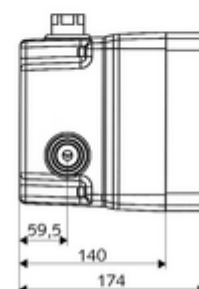

Article number: 01 904 00 99

Concealed Masterbox WBD-E-M

Mixed water

For LINUS D-C-M or LINUS Basic D-C-M concealed shower fittings. Electronic actuation. With sealed housing bushings and internal isolating valve.

Scope of delivery

- Masterbox
 - Roughing-in housing
 - Concealed shower tap with 2 isolating valves
 - 6 V solenoid valve
 - Mixing cartridge
 - 2 pre-filters
 - 2 backflow preventers (EN 1717: EB-type)
- Flushing nozzle
- Flush-mounted cap

Technical data

- Flow at 3 bar: 15 l/min
- Flow pressure: 1.0 - 5.0 bar
- Max. Resting pressure: 8 bar
- Max. operating temperature: 70 °C (80 °C for thermal disinfection)
- Material: Housing Plastic; Waterpath Dezincification-resistant brass, conform to German drinking water regulations
- Dimensions: w 138 mm x h 149 mm x d 140 mm
- Installation depth: 100 - 124 mm
- Connection: 2x DN 15 G 1/2 IG
- Outlet: DN 15 G 1/2 IG
- Certificates: Belgaqua

Delivery data

- Weight: 1,97 kg/Piece
- Packing unit: 1

Necessary associated articles

Concealed shower LINUS D-C-M	Article no: 01 919 06 99	or
Concealed shower LINUS D-C-M	Article no: 01 919 28 99	or
Concealed shower LINUS Basic D-C-M	Article no: 01 920 28 99	or
<u>For building sealing according to DIN 18534</u>		
Expansion sleeve	Article no: 00 919 00 99	