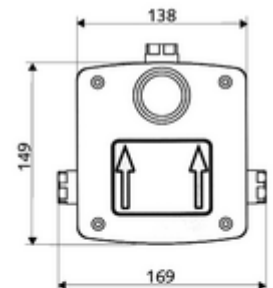

Scope of delivery

- Masterbox
 - Roughing-in housing
 - Concealed shower tap with 2 isolating valves
 - 6 V solenoid valve
 - Mixing cartridge
 - 2 pre-filters
 - 2 backflow preventers (EN 1717: EB-type)
- Flushing nozzle
- Flush-mounted cap

Technical data

- Flow at 3 bar: 15 l/min
- Flow pressure: 1.0 - 5.0 bar
- Max. Resting pressure: 8 bar
- Max. operating temperature: 70 °C (80 °C for thermal disinfection)
- Material: Housing Plastic; Waterpath Dezincification-resistant brass, conform to German drinking water regulations
- Dimensions: w 138 mm x h 149 mm x d 140 mm
- Installation depth: 100 - 124 mm
- Connection: 2x DN 15 G 1/2 IG
- Outlet: DN 15 G 1/2 IG
- Certificates: Belgaqua

Delivery data

- Weight: 1,97 kg/Piece
- Packing unit: 1

Necessary associated articles

Concealed shower LINUS D-C-M	Article no: 01 919 06 99	or
Concealed shower LINUS D-C-M	Article no: 01 919 28 99	or
Concealed shower LINUS Basic D-C-M	Article no: 01 920 28 99	or
<u>For building sealing according to DIN 18534</u>		
Expansion sleeve	Article no: 00 919 00 99	