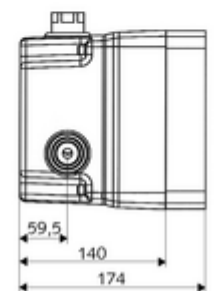

Article number: 01 904 00 99

Concealed Masterbox WBD-E-M

Mixed water

For LINUS D-C-M or LINUS Basic D-C-M concealed shower fittings. Electronic actuation. With sealed housing bushings and internal isolating valve.

Scope of delivery

- Masterbox
 - Roughing-in housing
 - Concealed shower tap with 2 isolating valves
 - 6 V solenoid valve
 - Mixing cartridge
 - 2 pre-filters
 - 2 backflow preventers (EN 1717: EB-type)
- Flushing nozzle
- Flush-mounted cap

Technical data

- Flow at 3 bar: 15 l/min
- Flow pressure: 1.0 - 5.0 bar
- Max. Resting pressure: 8 bar
- Max. operating temperature: 70 °C (80 °C for thermal disinfection)
- Material: Housing Plastic; Waterpath Dezincification-resistant brass, conform to German drinking water regulations
- Dimensions: w 138 mm x h 149 mm x d 140 mm
- Installation depth: 100 - 124 mm
- Connection: 2x DN 15 G 1/2 IG
- Outlet: DN 15 G 1/2 IG
- Certificates: Belgaqua

Delivery data

- Weight: 1,97 kg/Piece
- Packing unit: 1

Necessary associated articles

Concealed shower LINUS D-C-M	Article no: 01 919 06 99	or
Concealed shower LINUS D-C-M	Article no: 01 919 28 99	or
Concealed shower LINUS Basic D-C-M	Article no: 01 920 28 99	or
<u>For building sealing according to DIN 18534</u>		
Expansion sleeve	Article no: 00 919 00 99	