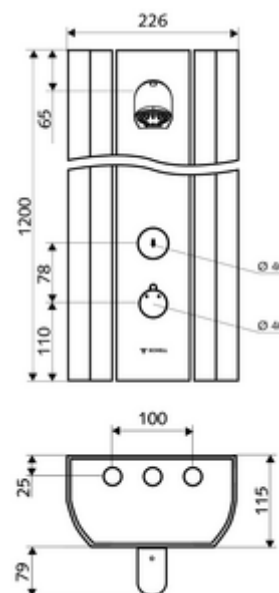

Article number: 00 802 08 99

Shower panel LINUS DP-SC-T

Mixed water, ThermoProtect thermostat

Made from a strong extruded aluminium profile with a high-quality, anodised finish. Manual actuation with automatic closing. Pivoting front panel for easy installation and servicing. Suitable for connections from rear or for exposed connections from above.

Scope of delivery

- Self-closing exposed shower panel
 - Operating button for thermostat with push sleeve, temperature setting unlockable/lockable at 38 °C
 - SC self-closing button
 - Self-closing cartridge SC II
 - ThermoProtect thermostat, conform to EN 1111, anti-scalding protection if cold water supply fails
 - 2 backflow preventers (EN 1717: EB-type)
 - 2 pre-filters
- Shower head COMFORT Flex, adjustable angle of inclination 12 - 32°, vandal-resistant, with soft jet and anti-limescale knob
- Connection accessories with isolating valve(s)
- Fastening material for wall installation

Technical data

- Running time: 5 - 30 s (20 s)
- Flow: max. 9 l/min pressure independent
- Flow pressure: 1.0 - 5.0 bar
- Max. operating temperature: 70 °C temporarily
- Material: Actuation Brass; Shower head Brass, conform to German drinking water regulations; Housing Aluminium; Waterpath Dezincification-resistant brass, conform to German drinking water regulations
- Surface: Actuation Chrome; Shower head Chrome; Housing Brush anodised aluminium
- Dimensions: w 226 mm x h 1200 mm x d 115 mm
- Connection: 2x DN 15 G 1/2 AG
- Certificates: Belgaqua

Delivery data

- Weight: 13,74 kg/Piece
- Packing unit: 1

Recommended associated articles

Soap tray shower panel LINUS	Article no: 00 809 08 99
Handle for thermostat EasyGrip	Article no: 29 192 06 99
Sampling valve COMFORT Flex	Article no: 01 823 00 99