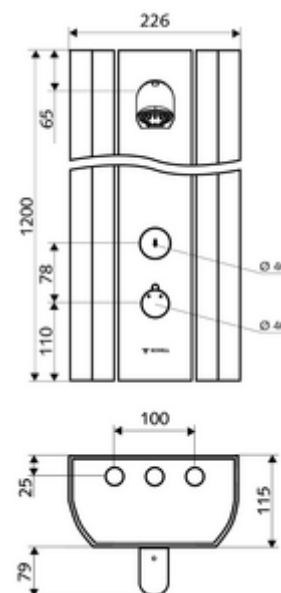

#### Scope of delivery

- Self-closing exposed shower panel
  - Operating button for thermostat with push sleeve, temperature setting unlockable/lockable at 38 °C
  - SC self-closing button
  - Self-closing cartridge SC II
  - ThermoProtect thermostat, conform to EN 1111, anti-scalding protection if cold water supply fails
  - 2 backflow preventers (EN 1717: EB-type)
  - 2 pre-filters
- Shower head COMFORT Flex, adjustable angle of inclination 12 - 32°, vandal-resistant, with soft jet and anti-limescale knob
- Connection accessories with isolating valve(s)
- Fastening material for wall installation

#### Technical data

- Running time: 5 - 30 s (20 s )
- Flow: max. 9 l/min pressure independent
- Flow pressure: 1.0 - 5.0 bar
- Max. operating temperature: 70 °C temporarily
- Material: Actuation Brass; Shower head Brass, conform to German drinking water regulations; Housing Aluminium; Waterpath Dezincification-resistant brass, conform to German drinking water regulations
- Surface: Actuation Chrome; Shower head Chrome; Housing Brush anodised aluminium
- Dimensions: w 226 mm x h 1200 mm x d 115 mm
- Connection: 2x DN 15 G 1/2 AG
- Certificates: Belgaqua

#### Delivery data

- Weight: 13,74 kg/Piece
- Packing unit: 1

#### For exposed connections from above

|  |                             |
|--|-----------------------------|
| Pipe set shower panel connection 500 mm          | Article no: 08 481 06 99 or |
| Pipe set shower panel connection 1000 mm         | Article no: 08 482 06 99 or |
| Connection cover shower panel LINUS 150 - 450 mm | Article no: 00 839 08 99 or |
| Connection cover shower panel LINUS 150 - 950 mm | Article no: 00 840 08 99 or |