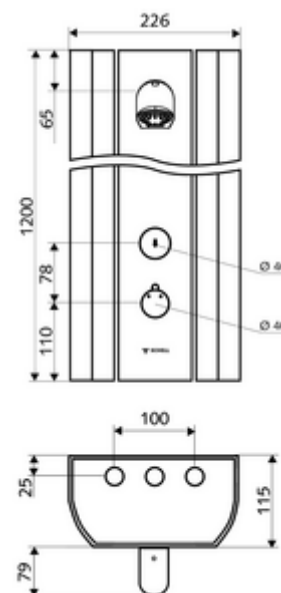

#### Scope of delivery

- Self-closing exposed shower panel
  - Operating button for thermostat with push sleeve, temperature setting unlockable/lockable at 38 °C
  - SC self-closing button
  - Self-closing cartridge SC II
  - ThermoProtect thermostat, conform to EN 1111, anti-scalding protection if cold water supply fails
  - 2 backflow preventers (EN 1717: EB-type)
  - 2 pre-filters
- Shower head COMFORT Flex, adjustable angle of inclination 12 - 32°, vandal-resistant, with soft jet and anti-limescale knob
- Connection accessories with isolating valve(s)
- Fastening material for wall installation

#### Technical data

- Running time: 5 - 30 s (20 s )
- Flow: max. 9 l/min pressure independent
- Flow pressure: 1.0 - 5.0 bar
- Max. operating temperature: 70 °C temporarily
- Material: Actuation Brass; Shower head Brass, conform to German drinking water regulations; Housing Aluminium; Waterpath Dezincification-resistant brass, conform to German drinking water regulations
- Surface: Actuation Chrome; Shower head Chrome; Housing Brush anodised aluminium
- Dimensions: w 226 mm x h 1200 mm x d 115 mm
- Connection: 2x DN 15 G 1/2 AG
- Certificates: Belgaqua

#### Delivery data

- Weight: 13,74 kg/Piece
- Packing unit: 1