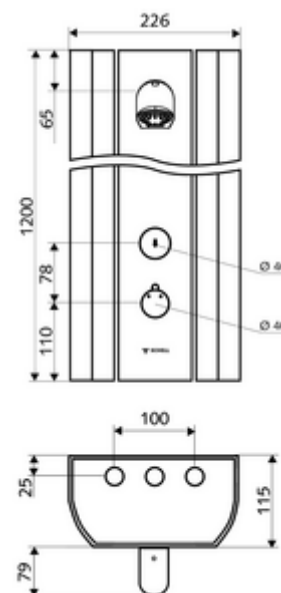

Scope of delivery

- Self-closing exposed shower panel
  - Operating button for thermostat with push sleeve, temperature setting unlockable/lockable at 38 °C
  - SC self-closing button
  - Solenoid valve 12 V for carrying out thermal disinfection with key switch (without SWS, in accordance with DVGW worksheet W 551)
  - Self-closing cartridge SC II
  - ThermoProtect thermostat, conform to EN 1111, anti-scalding protection if cold water supply fails
  - 2 backflow preventers (EN 1717: EB-type)
  - 2 pre-filters
- Shower head COMFORT Flex, adjustable angle of inclination 12 - 32°, vandal-resistant, with soft jet and anti-limescale knob
- Connection accessories with isolating valve(s)
- Fastening material for wall installation

Technical data

- Running time: 5 - 30 s (20 s)
- Flow: max. 9 l/min pressure independent
- Flow pressure: 1.0 - 5.0 bar
- Max. operating temperature: 70 °C temporarily
- Material: Actuation Brass; Shower head Brass, conform to German drinking water regulations; Housing Aluminium; Waterpath Dezincification-resistant brass, conform to German drinking water regulations
- Surface: Actuation Chrome; Shower head Chrome; Housing Brush anodised aluminium
- Dimensions: w 226 mm x h 1200 mm x d 115 mm
- Connection: 2x DN 15 G 1/2 AG
- Certificates: Belgaqua

Delivery data

- Weight: 15,42 kg/Piece
- Packing unit: 1

Necessary associated articles

Thermal disinfection key switch	Article no: 01 538 00 99
Concealed power supply unit 12 VDC, 100 - 240 VAC, 50 - 60 Hz	Article no: 01 566 00 99 or 01 567 00 99
Mains adapter VDC, 100-240 VAC, 50-60 Hz	Article no: 01 490 00 99 or 01 491 00 99
Electrical junction box 12 VDC, 100 - 240 VAC, 50 - 60 Hz	Article no: 01 537 00 99 or 01 538 00 99