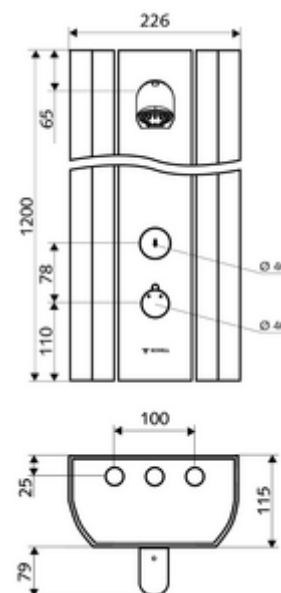

Scope of delivery

- Self-closing exposed shower panel
  - Operating button for thermostat with push sleeve, temperature setting unlockable/lockable at 38 °C
  - SC self-closing button
  - Solenoid valve 12 V for manual thermal disinfection (according to DVGW worksheet W 551)
  - Self-closing cartridge SC II
  - ThermoProtect thermostat, conform to EN 1111, anti-scalding protection if cold water supply fails
  - 2 backflow preventers (EN 1717: EB-type)
  - 2 pre-filters
- Shower head COMFORT Flex, adjustable angle of inclination 12 - 32°, vandal-resistant, with soft jet and anti-limescale knob
- Connection accessories with isolating valve(s)
- Fastening material for wall installation

Technical data

- Running time: 5 - 30 s (20 s)
- Flow: max. 9 l/min pressure independent
- Flow pressure: 1.0 - 5.0 bar
- Max. operating temperature: 70 °C temporarily
- Material: Actuation Brass; Shower head Brass, conform to German drinking water regulations; Housing Aluminium; Waterpath Dezincification-resistant brass, conform to German drinking water regulations
- Surface: Actuation Chrome; Shower head Chrome; Housing Brush anodised aluminium
- Dimensions: w 226 mm x h 1200 mm x d 115 mm
- Connection: 2x DN 15 G 1/2 AG
- Certificates: Belgaqua

Delivery data

- Weight: 15,42 kg/Piece
- Packing unit: 1

Necessary associated articles

Thermal disinfection key switch	Article no: 01 538 00 99
Concealed power supply unit 12 VDC, 100 - 240 VAC, 50 - 60 Hz	Article no: 01 566 00 99 or 01 567 00 99
Mains adapter VDC, 100-240 VAC, 50-60 Hz	Article no: 01 490 00 99 or 01 491 00 99
Electrical junction box 12 VDC, 100 - 240 VAC, 50 - 60 Hz	Article no: 01 537 00 99 or 01 538 00 99