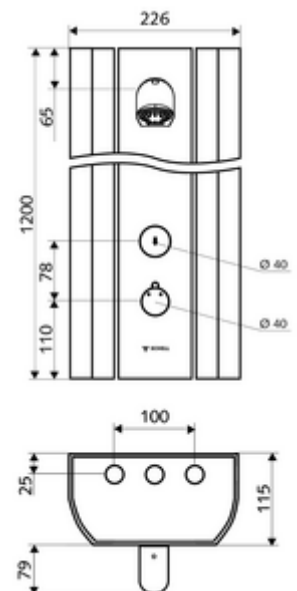

Scope of delivery

- Self-closing exposed shower panel
 - Operating button for thermostat with push sleeve, temperature setting unlockable/lockable at 38 °C
 - SC self-closing button
 - Solenoid valve 12 V for carrying out thermal disinfection with key switch (without SWS, in accordance with DVGW worksheet W 551)
 - Self-closing cartridge SC II
 - ThermoProtect thermostat, conform to EN 1111, anti-scalding protection if cold water supply fails
 - 2 backflow preventers (EN 1717: EB-type)
 - 2 pre-filters
- Shower head COMFORT Flex, adjustable angle of inclination 12 - 32°, vandal-resistant, with soft jet and anti-limescale knob
- Connection accessories with isolating valve(s)
- Fastening material for wall installation

Technical data

- Running time: 5 - 30 s (20 s)
- Flow: max. 9 l/min pressure independent
- Flow pressure: 1.0 - 5.0 bar
- Max. operating temperature: 70 °C temporarily
- Material: Actuation Brass; Shower head Brass, conform to German drinking water regulations; Housing Aluminium; Waterpath Dezincification-resistant brass, conform to German drinking water regulations
- Surface: Actuation Chrome; Shower head Chrome; Housing Brush anodised aluminium
- Dimensions: w 226 mm x h 1200 mm x d 115 mm
- Connection: 2x DN 15 G 1/2 AG
- Certificates: Belgaqua

Recommended associated articles

Soap tray shower panel LINUS	Article no: 00 809 08 99
Handle for thermostat EasyGrip	Article no: 29 192 06 99
Sampling valve COMFORT Flex	Article no: 01 823 00 99
<u>For exposed connections from above</u>	
Pipe set shower panel connection 500 mm	Article no: 08 481 06 99 or
Pipe set shower panel connection 1000 mm	Article no: 08 482 06 99 or
Connection cover shower panel LINUS 150 - 450 mm	Article no: 00 839 08 99 or
Connection cover shower panel LINUS 150 - 950 mm	Article no: 00 840 08 99 or