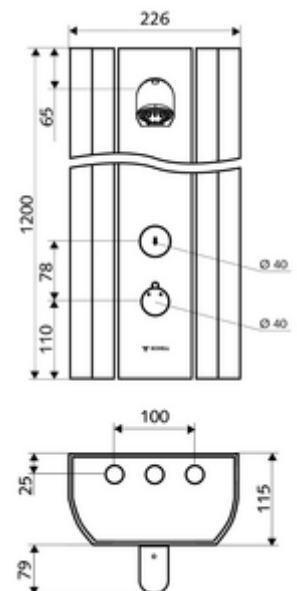

Technical data

- Running time: 5 - 30 s (20 s)
- Flow: max. 9 l/min pressure independent
- Flow pressure: 1.0 - 5.0 bar
- Max. operating temperature: 70 °C temporarily
- Material: Actuation Brass; Shower head Brass, conform to German drinking water regulations; Housing Aluminium; Waterpath Dezincification-resistant brass, conform to German drinking water regulations
- Surface: Actuation Chrome; Shower head Chrome; Housing Brush anodised aluminium
- Dimensions: w 226 mm x h 1200 mm x d 115 mm
- Connection: 2x DN 15 G 1/2 AG
- Certificates: Belgaqua

Delivery data

- Weight: 15,42 kg/Piece
- Packing unit: 1

Necessary associated articles

Thermal disinfection key switch	Article no: 01 538 00 99
Concealed power supply unit 12 VDC, 100 - 240 VAC, 50 - 60 Hz	Article no: 01 566 00 99 or
Mains adapter VDC, 100-240 VAC, 50-60 Hz	Article no: 01 490 00 99 or
Electrical junction box 12 VDC, 100 - 240 VAC, 50 - 60 Hz	Article no: 01 537 00 99 or