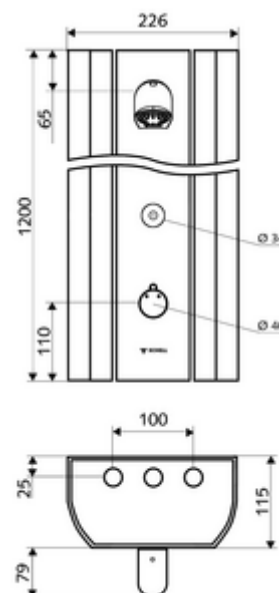

Technical data

- Setting options via SSC
  - Actuation force (soft/medium/hard)
  - Manual programming (off/on)
  - Max. flow time (1-950 s)
  - Stagnation flush (off/1-1000 s, every 1-250 h after last flush/every 1-250 h)
  - Actuation timeout (off/1-255 s, timeout 1-2000 min)
- Setting options via manual programming
  - Max. flow time (10-360 s in 10 program stages, factory setting 20 s)
  - Stagnation flush (off/20 s, every 24 h)
- Flow: max. 9 l/min pressure independent
- Flow pressure: 1.0 - 5.0 bar
- Max. Resting pressure: 8 bar
- Max. operating temperature: 70 °C temporarily
- Material: Actuation Brass; Shower head Brass, conform to German drinking water regulations; Housing Aluminium; Waterpath Dezincification-resistant brass, conform to German drinking water regulations
- Surface: Actuation Chrome; Shower head Chrome; Housing Brush anodised aluminium
- Dimensions: w 226 mm x h 1200 mm x d 115 mm
- Connection: 2x DN 15 G 1/2 AG
- Certificates: Belgaqua

Delivery data

- Weight: 13,64 kg/Piece
- Packing unit: 1