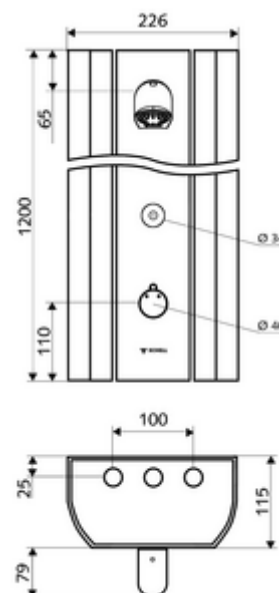

Scope of delivery

- Electronic self-closing exposed shower panel
 - Operating button for thermostat with push sleeve, temperature setting unlockable/lockable at 38 °C
 - CVD-Touch electronics, programmable, IP65 protection against low-pressure water jets
 - Solenoid valve 12 V for manual thermal disinfection (according to DVGW worksheet W 551)
 - ThermoProtect thermostat, conform to EN 1111, anti-scalding protection if cold water supply fails
 - 6 V solenoid valve
 - 2 backflow preventers (EN 1717: EB-type)
 - 2 pre-filters
- Shower head COMFORT Flex, adjustable angle of inclination 12 - 32°, vandal-resistant, with soft jet and anti-limescale knob
- Connection accessories with isolating valve(s)
- Fastening material for wall installation

Technical data

- Setting options via SSC
 - Actuation force (soft/medium/hard)
 - Manual programming (off/on)
 - Max. flow time (1-950 s)
 - Stagnation flush (off/1-1000 s, every 1-250 h after last flush/every 1-250 h)
 - Actuation timeout (off/1-255 s, timeout 1-2000 min)
- Setting options via manual programming
 - Max. flow time (10-360 s in 10 program stages, factory setting 20 s)
 - Stagnation flush (off/20 s, every 24 h)
- Flow: max. 9 l/min pressure independent
- Flow pressure: 1.0 - 5.0 bar
- Max. Resting pressure: 8 bar
- Max. operating temperature: 70 °C temporarily
- Material: Actuation Brass; Shower head Brass, conform to German drinking water regulations; Housing Aluminium; Waterpath Dezincification-resistant brass, conform to German drinking water regulations
- Surface: Actuation Chrome; Shower head Chrome; Housing Brush anodised aluminium
- Dimensions: w 226 mm x h 1200 mm x d 115 mm
- Connection: 2x DN 15 G 1/2 AG
- Certificates: Belgaqua

Delivery data

- Weight: 13,64 kg/Piece
- Packing unit: 1

Necessary associated articles

Concealed power supply unit 9 VDC, 100 - 240 VAC, 50 - 60 Hz Article no: 01 315 00 99 or

Top-hat rail transformer 9 VDC, 100 - 240 VAC, 50 - 60 Hz Article no: 01 582 00 99 or