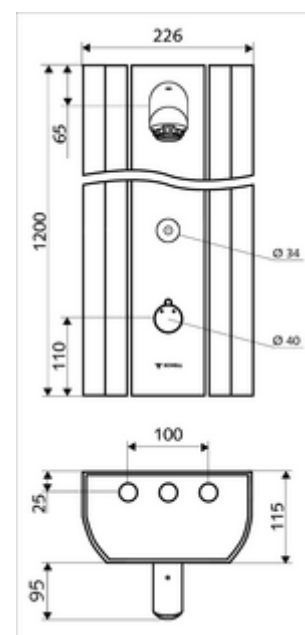

Scope of delivery

- Electronic self-closing exposed shower panel
 - Operating button for thermostat with push sleeve, temperature setting unlockable/lockable at 38 °C
 - CVD-Touch electronics, programmable, IP65 protection against low-pressure water jets
 - Solenoid valve 12 V for carrying out thermal disinfection with key switch (without SWS, in accordance with DVGW worksheet W 551)
 - ThermoProtect thermostat, conform to EN 1111, anti-scalding protection if cold water supply fails
 - 6 V solenoid valve
 - 2 backflow preventers (EN 1717: EB-type)
 - 2 pre-filters
- LOW AEROSOL shower head, 20° ±6°, vandal-resistant
- Connection accessories with isolating valve(s)
- Fastening material for wall installation

Technical data

- Setting options via SSC
 - Actuation force (soft/medium/hard)
 - Manual programming (off/on)
 - Max. flow time (1-950 s)
 - Stagnation flush (off/1-1000 s, every 1-250 h after last flush/every 1-250 h)
 - Actuation timeout (off/1-255 s, timeout 1-2000 min)
- Setting options via manual programming
 - Max. flow time (10-360 s in 10 program stages, factory setting 20 s)
 - Stagnation flush (off/20 s, every 24 h)
- Flow: max. 9 l/min pressure independent
- Flow pressure: 1.0 - 5.0 bar
- Max. Resting pressure: 8 bar
- Max. operating temperature: 70 °C temporarily
- Material: Actuation Brass; Shower head Brass, conform to German drinking water regulations; Housing Aluminium; Waterpath Dezincification-resistant brass, conform to German drinking water regulations
- Surface: Actuation Chrome; Shower head Chrome; Housing Brush anodised aluminium
- Dimensions: w 226 mm x h 1200 mm x d 115 mm
- Connection: 2x DN 15 G 1/2 AG
- Certificates: Belgaqua

Delivery data

- Weight: 17,00 kg/Piece
- Packing unit: 1

Necessary associated articles

Concealed power supply unit 9 VDC, 100 - 240 VAC, 50 - 60 Hz Article no: 01 315 00 99 or

Top-hat rail transformer 9 VDC, 100 - 240 VAC, 50 - 60 Hz Article no: 01 582 00 99 or