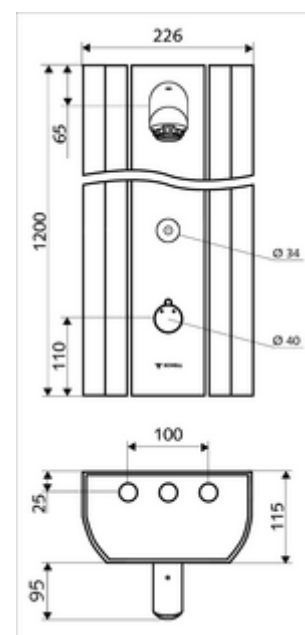

Scope of delivery

- Electronic self-closing exposed shower panel
 - Operating button for thermostat with push sleeve, temperature setting unlockable/lockable at 38 °C
 - CVD-Touch electronics, programmable, IP65 protection against low-pressure water jets
 - Solenoid valve 12 V for manual thermal disinfection (according to DVGW worksheet W 551)
 - ThermoProtect thermostat, conform to EN 1111, anti-scalding protection if cold water supply fails
 - 6 V solenoid valve
 - 2 backflow preventers (EN 1717: EB-type)
 - 2 pre-filters
- LOW AEROSOL shower head, 20° ±6°, vandal-resistant
- Connection accessories with isolating valve(s)
- Fastening material for wall installation

Technical data

- Setting options via SSC
 - Actuation force (soft/medium/hard)
 - Manual programming (off/on)
 - Max. flow time (1-950 s)
 - Stagnation flush (off/1-1000 s, every 1-250 h after last flush/every 1-250 h)
 - Actuation timeout (off/1-255 s, timeout 1-2000 min)
- Setting options via manual programming
 - Max. flow time (10-360 s in 10 program stages, factory setting 20 s)
 - Stagnation flush (off/20 s, every 24 h)
- Flow: max. 9 l/min pressure independent
- Flow pressure: 1.0 - 5.0 bar
- Max. Resting pressure: 8 bar
- Max. operating temperature: 70 °C temporarily
- Material: Actuation Brass; Shower head Brass, conform to German drinking water regulations; Housing Aluminium; Waterpath Dezincification-resistant brass, conform to German drinking water regulations
- Surface: Actuation Chrome; Shower head Chrome; Housing Brush anodised aluminium
- Dimensions: w 226 mm x h 1200 mm x d 115 mm
- Connection: 2x DN 15 G 1/2 AG
- Certificates: Belgaqua

Delivery data

- Weight: 17,00 kg/Piece
- Packing unit: 1

Necessary associated articles

Concealed power supply unit 9 VDC, 100 - 240 VAC, 50 - 60 Hz Article no: 01 315 00 99 or

Top-hat rail transformer 9 VDC, 100 - 240 VAC, 50 - 60 Hz Article no: 01 582 00 99 or