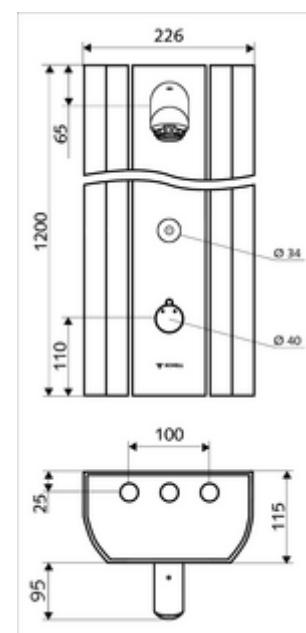

Scope of delivery

- Electronic self-closing exposed shower panel
 - Operating button for thermostat with push sleeve, temperature setting unlockable/lockable at 38 °C
 - CVD-Touch electronics, programmable, IP65 protection against low-pressure water jets
 - Solenoid valve 12 V for carrying out thermal disinfection with key switch (without SWS, in accordance with DVGW worksheet W 551)
 - ThermoProtect thermostat, conform to EN 1111, anti-scalding protection if cold water supply fails
 - 6 V solenoid valve
 - 2 backflow preventers (EN 1717: EB-type)
 - 2 pre-filters
- LOW AEROSOL shower head, 20° ±6°, vandal-resistant
- Connection accessories with isolating valve(s)
- Fastening material for wall installation

Technical data

- Setting options via SSC
 - Actuation force (soft/medium/hard)
 - Manual programming (off/on)
 - Max. flow time (1-950 s)
 - Stagnation flush (off/1-1000 s, every 1-250 h after last flush/every 1-250 h)
 - Actuation timeout (off/1-255 s, timeout 1-2000 min)
- Setting options via manual programming
 - Max. flow time (10-360 s in 10 program stages, factory setting 20 s)
 - Stagnation flush (off/20 s, every 24 h)
- Flow: max. 9 l/min pressure independent
- Flow pressure: 1.0 - 5.0 bar
- Max. Resting pressure: 8 bar
- Max. operating temperature: 70 °C temporarily
- Material: Actuation Brass; Shower head Brass, conform to German drinking water regulations; Housing Aluminium; Waterpath Dezincification-resistant brass, conform to German drinking water regulations
- Surface: Actuation Chrome; Shower head Chrome; Housing Brush anodised aluminium
- Dimensions: w 226 mm x h 1200 mm x d 115 mm
- Connection: 2x DN 15 G 1/2 AG
- Certificates: Belgaqua

Delivery data

- Weight: 17,00 kg/Piece
- Packing unit: 1

Necessary associated articles

Concealed power supply unit 9 VDC, 100 - 240 VAC, 50 - 60 Hz Article no: 01 315 00 99 or

Top-hat rail transformer 9 VDC, 100 - 240 VAC, 50 - 60 Hz Article no: 01 582 00 99 or