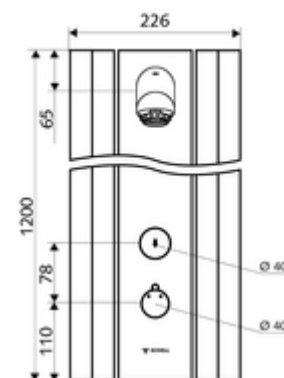

Made from a strong extruded aluminium profile with a high-quality, anodised finish. Manual actuation with automatic closing. Pivoting front panel for easy installation and servicing. Suitable for connections from rear or for exposed connections from above.

Scope of delivery

- Self-closing exposed shower panel
  - Operating button for thermostat with push sleeve, temperature setting unlockable/lockable at 38 °C
  - SC self-closing button
  - Self-closing cartridge SC II
  - ThermoProtect thermostat, conform to EN 1111, anti-scalding protection if cold water supply fails
  - 2 backflow preventers (EN 1717: EB-type)
  - 2 pre-filters
- LOW AEROSOL shower head, 20° ±6°, vandal-resistant
- Connection accessories with isolating valve(s)
- Fastening material for wall installation

Technical data

- Running time: 5 - 30 s (20 s)
- Flow: max. 9 l/min pressure independent
- Flow pressure: 1.0 - 5.0 bar
- Max. operating temperature: 70 °C temporarily
- Material: Actuation Brass; Shower head Brass, conform to German drinking water regulations; Housing Aluminium; Waterpath Dezincification-resistant brass, conform to German drinking water regulations
- Surface: Actuation Chrome; Shower head Chrome; Housing Brush anodised aluminium
- Dimensions: w 226 mm x h 1200 mm x d 115 mm
- Connection: 2x DN 15 G 1/2 AG
- Certificates: Belgaqua

Delivery data

- Weight: 15,50 kg/Piece
- Packing unit: 1

Recommended associated articles

Soap tray shower panel LINUS

Article no: 00 809 08 99

Handle for thermostat EasyGrip

Article no: 29 192 06 99

Sampling valve for shower heads

Article no: 01 817 00 99

For exposed connections from above

Pipe set shower panel connection 500 mm

Article no: 08 481 06 99 or

Pipe set shower panel connection 1000 mm

Article no: 08 482 06 99 or

Connection cover shower panel LINUS 150 - 450 mm

Article no: 00 839 08 99 or

Connection cover shower panel LINUS 150 - 950 mm

Article no: 00 840 08 99 or