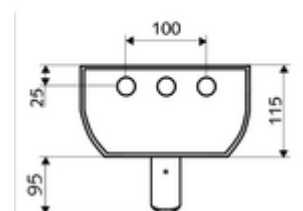

Made from a strong extruded aluminium profile with a high-quality, anodised finish. Manual actuation with automatic closing. Pivoting front panel for easy installation and servicing. Suitable for connections from rear or for exposed connections from above.

Scope of delivery

- Self-closing exposed shower panel
  - Operating button for thermostat with push sleeve, temperature setting unlockable/lockable at 38 °C
  - SC self-closing button
  - Self-closing cartridge SC II
  - ThermoProtect thermostat, conform to EN 1111, anti-scalding protection if cold water supply fails
  - 2 backflow preventers (EN 1717: EB-type)
  - 2 pre-filters
- LOW AEROSOL shower head, 20° ±6°, vandal-resistant
- Connection accessories with isolating valve(s)
- Fastening material for wall installation

Technical data

- Running time: 5 - 30 s (20 s)
- Flow: max. 9 l/min pressure independent
- Flow pressure: 1.0 - 5.0 bar
- Max. operating temperature: 70 °C temporarily
- Material: Actuation Brass; Shower head Brass, conform to German drinking water regulations; Housing Aluminium; Waterpath Dezincification-resistant brass, conform to German drinking water regulations
- Surface: Actuation Chrome; Shower head Chrome; Housing Brush anodised aluminium
- Dimensions: w 226 mm x h 1200 mm x d 115 mm
- Connection: 2x DN 15 G 1/2 AG
- Certificates: Belgaqua

Delivery data

- Weight: 15,50 kg/Piece
- Packing unit: 1

Recommended associated articles

Soap tray shower panel LINUS

Article no: 00 809 08 99

Handle for thermostat EasyGrip

Article no: 29 192 06 99

Sampling valve for shower heads

Article no: 01 817 00 99

For exposed connections from above

Pipe set shower panel connection 500 mm

Article no: 08 481 06 99 or

Pipe set shower panel connection 1000 mm

Article no: 08 482 06 99 or

Connection cover shower panel LINUS 150 - 450 mm

Article no: 00 839 08 99 or

Connection cover shower panel LINUS 150 - 950 mm

Article no: 00 840 08 99 or