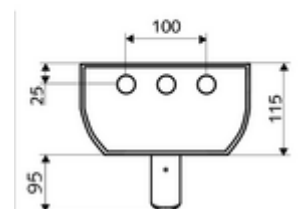

Made from a strong extruded aluminium profile with a high-quality, anodised finish. Manual actuation with automatic closing. Pivoting front panel for easy installation and servicing. Suitable for connections from rear or for exposed connections from above.

Scope of delivery

- Self-closing exposed shower panel
  - Operating button for thermostat with push sleeve, temperature setting unlockable/lockable at 38 °C
  - SC self-closing button
  - Self-closing cartridge SC II
  - ThermoProtect thermostat, conform to EN 1111, anti-scalding protection if cold water supply fails
  - 2 backflow preventers (EN 1717: EB-type)
  - 2 pre-filters
- LOW AEROSOL shower head, 20° ±6°, vandal-resistant
- Connection accessories with isolating valve(s)
- Fastening material for wall installation

Technical data

- Running time: 5 - 30 s (20 s)
- Flow: max. 9 l/min pressure independent
- Flow pressure: 1.0 - 5.0 bar
- Max. operating temperature: 70 °C temporarily
- Material: Actuation Brass; Shower head Brass, conform to German drinking water regulations; Housing Aluminium; Waterpath Dezincification-resistant brass, conform to German drinking water regulations
- Surface: Actuation Chrome; Shower head Chrome; Housing Brush anodised aluminium
- Dimensions: w 226 mm x h 1200 mm x d 115 mm
- Connection: 2x DN 15 G 1/2 AG
- Certificates: Belgaqua

Delivery data

- Weight: 15,50 kg/Piece
- Packing unit: 1

Recommended associated articles

Soap tray shower panel LINUS

Article no: 00 809 08 99

Handle for thermostat EasyGrip

Article no: 29 192 06 99

Sampling valve for shower heads

Article no: 01 817 00 99

For exposed connections from above

Pipe set shower panel connection 500 mm

Article no: 08 481 06 99 or

Pipe set shower panel connection 1000 mm

Article no: 08 482 06 99 or

Connection cover shower panel LINUS 150 - 450 mm

Article no: 00 839 08 99 or

Connection cover shower panel LINUS 150 - 950 mm

Article no: 00 840 08 99 or