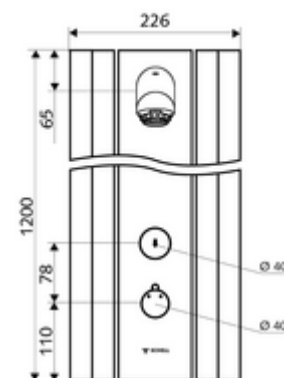

Scope of delivery

- Self-closing exposed shower panel
  - Operating button for thermostat with push sleeve, temperature setting unlockable/lockable at 38 °C
  - SC self-closing button
  - Solenoid valve 12 V for manual thermal disinfection (according to DVGW worksheet W 551)
  - Self-closing cartridge SC II
  - ThermoProtect thermostat, conform to EN 1111, anti-scalding protection if cold water supply fails
  - 2 backflow preventers (EN 1717: EB-type)
  - 2 pre-filters
- LOW AEROSOL shower head, 20° ±6°, vandal-resistant
- Connection accessories with isolating valve(s)
- Fastening material for wall installation

Technical data

- Running time: 5 - 30 s (20 s)
- Flow: max. 9 l/min pressure independent
- Flow pressure: 1.0 - 5.0 bar
- Max. operating temperature: 70 °C temporarily
- Material: Actuation Brass; Shower head Brass, conform to German drinking water regulations; Housing Aluminium; Waterpath Dezincification-resistant brass, conform to German drinking water regulations
- Surface: Actuation Chrome; Shower head Chrome; Housing Brush anodised aluminium
- Dimensions: w 226 mm x h 1200 mm x d 115 mm
- Connection: 2x DN 15 G 1/2 AG
- Certificates: Belgaqua

Delivery data

- Weight: 14,90 kg/Piece
- Packing unit: 1

Necessary associated articles

Thermal disinfection key switch	Article no: 01 538 00 99
Concealed power supply unit 12 VDC, 100 - 240 VAC, 50 - 60 Hz	Article no: 01 566 00 99 or 01 566 00 99 or - 60 Hz
Mains adapter VDC, 100-240 VAC, 50-60 Hz	Article no: 01 490 00 99 or 01 490 00 99 or - 60 Hz
Electrical junction box 12 VDC, 100 - 240 VAC, 50 - 60 Hz	Article no: 01 537 00 99 or 01 537 00 99 or - 60 Hz