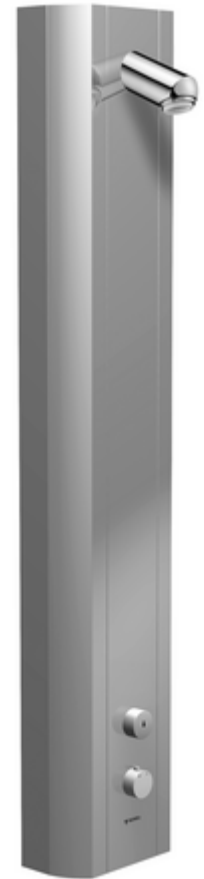

Scope of delivery

- Self-closing exposed shower panel
  - Operating button for thermostat with push sleeve, temperature setting unlockable/lockable at 38 °C
  - SC self-closing button
  - Solenoid valve 12 V for carrying out thermal disinfection with key switch (without SWS, in accordance with DVGW worksheet W 551)
  - Self-closing cartridge SC II
  - ThermoProtect thermostat, conform to EN 1111, anti-scalding protection if cold water supply fails
  - 2 backflow preventers (EN 1717: EB-type)
  - 2 pre-filters
- LOW AEROSOL shower head, 20° ±6°, vandal-resistant
- Connection accessories with isolating valve(s)
- Fastening material for wall installation

Technical data

- Running time: 5 - 30 s (20 s)
- Flow: max. 9 l/min pressure independent
- Flow pressure: 1.0 - 5.0 bar
- Max. operating temperature: 70 °C temporarily
- Material: Actuation Brass; Shower head Brass, conform to German drinking water regulations; Housing Aluminium; Waterpath Dezincification-resistant brass, conform to German drinking water regulations
- Surface: Actuation Chrome; Shower head Chrome; Housing Brush anodised aluminium
- Dimensions: w 226 mm x h 1200 mm x d 115 mm
- Connection: 2x DN 15 G 1/2 AG
- Certificates: Belgaqua

Delivery data

- Weight: 14,90 kg/Piece
- Packing unit: 1

Necessary associated articles

Thermal disinfection key switch	Article no: 01 538 00 99
Concealed power supply unit 12 VDC, 100 - 240 VAC, 50 - 60 Hz	Article no: 01 566 00 99 or 01 566 00 99
Mains adapter VDC, 100-240 VAC, 50-60 Hz	Article no: 01 490 00 99 or 01 490 00 99
Electrical junction box 12 VDC, 100 - 240 VAC, 50 - 60 Hz	Article no: 01 537 00 99 or 01 537 00 99