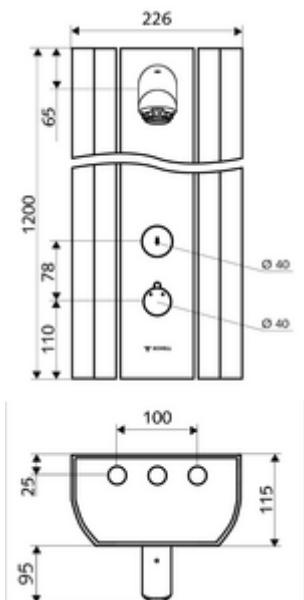

Scope of delivery

- Self-closing exposed shower panel
  - Operating button for thermostat with push sleeve, temperature setting unlockable/lockable at 38 °C
  - SC self-closing button
  - Solenoid valve 12 V for carrying out thermal disinfection with key switch (without SWS, in accordance with DVGW worksheet W 551)
  - Self-closing cartridge SC II
  - ThermoProtect thermostat, conform to EN 1111, anti-scalding protection if cold water supply fails
  - 2 backflow preventers (EN 1717: EB-type)
  - 2 pre-filters
- LOW AEROSOL shower head, 20° ±6°, vandal-resistant
- Connection accessories with isolating valve(s)
- Fastening material for wall installation

Technical data

- Running time: 5 - 30 s (20 s)
- Flow: max. 9 l/min pressure independent
- Flow pressure: 1.0 - 5.0 bar
- Max. operating temperature: 70 °C temporarily
- Material: Actuation Brass; Shower head Brass, conform to German drinking water regulations; Housing Aluminium; Waterpath Dezincification-resistant brass, conform to German drinking water regulations
- Surface: Actuation Chrome; Shower head Chrome; Housing Brush anodised aluminium
- Dimensions: w 226 mm x h 1200 mm x d 115 mm
- Connection: 2x DN 15 G 1/2 AG
- Certificates: Belgaqua

Delivery data

- Weight: 14,90 kg/Piece
- Packing unit: 1

Necessary associated articles

Thermal disinfection key switch	Article no: 01 538 00 99
Concealed power supply unit 12 VDC, 100 - 240 VAC, 50 - 60 Hz	Article no: 01 566 00 99 or 01 566 00 99
Mains adapter VDC, 100-240 VAC, 50-60 Hz	Article no: 01 490 00 99 or 01 490 00 99
Electrical junction box 12 VDC, 100 - 240 VAC, 50 - 60 Hz	Article no: 01 537 00 99 or 01 537 00 99