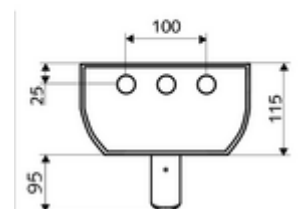

Scope of delivery

- Self-closing exposed shower panel
  - Operating button for thermostat with push sleeve, temperature setting unlockable/lockable at 38 °C
  - SC self-closing button
  - Solenoid valve 12 V for manual thermal disinfection (according to DVGW worksheet W 551)
  - Self-closing cartridge SC II
  - ThermoProtect thermostat, conform to EN 1111, anti-scalding protection if cold water supply fails
  - 2 backflow preventers (EN 1717: EB-type)
  - 2 pre-filters
- LOW AEROSOL shower head, 20° ±6°, vandal-resistant
- Connection accessories with isolating valve(s)
- Fastening material for wall installation

Technical data

- Running time: 5 - 30 s (20 s)
- Flow: max. 9 l/min pressure independent
- Flow pressure: 1.0 - 5.0 bar
- Max. operating temperature: 70 °C temporarily
- Material: Actuation Brass; Shower head Brass, conform to German drinking water regulations; Housing Aluminium; Waterpath Dezincification-resistant brass, conform to German drinking water regulations
- Surface: Actuation Chrome; Shower head Chrome; Housing Brush anodised aluminium
- Dimensions: w 226 mm x h 1200 mm x d 115 mm
- Connection: 2x DN 15 G 1/2 AG
- Certificates: Belgaqua

Delivery data

- Weight: 14,90 kg/Piece
- Packing unit: 1

Necessary associated articles

Thermal disinfection key switch	Article no: 01 538 00 99
Concealed power supply unit 12 VDC, 100 - 240 VAC, 50 - 60 Hz	Article no: 01 566 00 99 or 01 566 00 99 or - 60 Hz
Mains adapter VDC, 100-240 VAC, 50-60 Hz	Article no: 01 490 00 99 or 01 490 00 99 or - 60 Hz
Electrical junction box 12 VDC, 100 - 240 VAC, 50 - 60 Hz	Article no: 01 537 00 99 or 01 537 00 99 or - 60 Hz