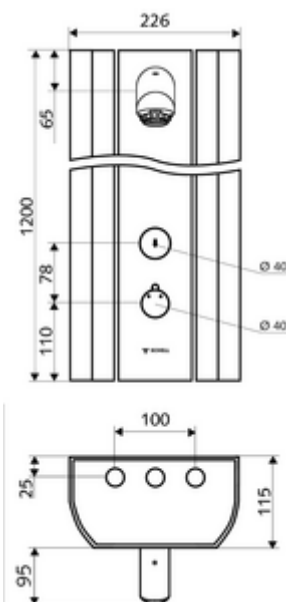

Scope of delivery

- Self-closing exposed shower panel
  - Operating button for thermostat with push sleeve, temperature setting unlockable/lockable at 38 °C
  - SC self-closing button
  - Solenoid valve 12 V for carrying out thermal disinfection with key switch (without SWS, in accordance with DVGW worksheet W 551)
  - Self-closing cartridge SC II
  - ThermoProtect thermostat, conform to EN 1111, anti-scalding protection if cold water supply fails
  - 2 backflow preventers (EN 1717: EB-type)
  - 2 pre-filters
- LOW AEROSOL shower head, 20° ±6°, vandal-resistant
- Connection accessories with isolating valve(s)
- Fastening material for wall installation

Technical data

- Running time: 5 - 30 s (20 s)
- Flow: max. 9 l/min pressure independent
- Flow pressure: 1.0 - 5.0 bar
- Max. operating temperature: 70 °C temporarily
- Material: Actuation Brass; Shower head Brass, conform to German drinking water regulations; Housing Aluminium; Waterpath Dezincification-resistant brass, conform to German drinking water regulations
- Surface: Actuation Chrome; Shower head Chrome; Housing Brush anodised aluminium
- Dimensions: w 226 mm x h 1200 mm x d 115 mm
- Connection: 2x DN 15 G 1/2 AG
- Certificates: Belgaqua

Delivery data

- Weight: 14,90 kg/Piece
- Packing unit: 1

Necessary associated articles

Thermal disinfection key switch	Article no: 01 538 00 99
Concealed power supply unit 12 VDC, 100 - 240 VAC, 50 - 60 Hz	Article no: 01 566 00 99 or 01 566 00 99 or - 60 Hz
Mains adapter VDC, 100-240 VAC, 50-60 Hz	Article no: 01 490 00 99 or 01 490 00 99 or - 60 Hz
Electrical junction box 12 VDC, 100 - 240 VAC, 50 - 60 Hz	Article no: 01 537 00 99 or 01 537 00 99 or - 60 Hz