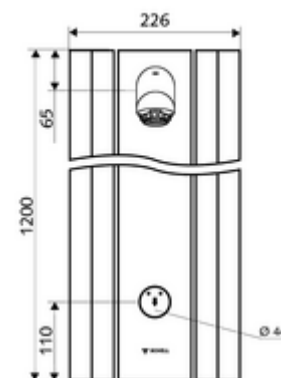

Article number: 00 827 08 99

Shower panel LINUS DP-SC-V

Pre-mixed water

Made from a strong extruded aluminium profile with a high-quality, anodised finish. Manual actuation with automatic closing. Pivoting front panel for easy installation and servicing. Suitable for connections from rear or for exposed connections from above.

Scope of delivery

- Self-closing exposed shower panel
 - SC self-closing button
 - Self-closing cartridge SC II
- LOW AEROSOL shower head, 20° ±6°, vandal-resistant
- Connection accessories with isolating valve(s)
- Fastening material for wall installation

Technical data

- Running time: 5 - 30 s (20 s)
- Flow: max. 9 l/min pressure independent
- Flow pressure: 1.0 - 5.0 bar
- Max. operating temperature: 70 °C temporarily
- Material: Actuation Brass; Shower head Brass, conform to German drinking water regulations; Housing Aluminium; Waterpath Dezincification-resistant brass, conform to German drinking water regulations
- Surface: Actuation Chrome; Shower head Chrome; Housing Brush anodised aluminium
- Dimensions: w 226 mm x h 1200 mm x d 115 mm
- Connection: DN 15 G 1/2 AG
- Certificates: Belgaqua

Delivery data

- Weight: 15,00 kg/Piece
- Packing unit: 1

Recommended associated articles

Soap tray shower panel LINUS
 Pipe set shower panel connection 500 mm
 Pipe set shower panel connection 1000 mm
 Connection cover shower panel LINUS 150 - 450 mm
 Connection cover shower panel LINUS 150 - 950 mm
 Sampling valve for shower heads