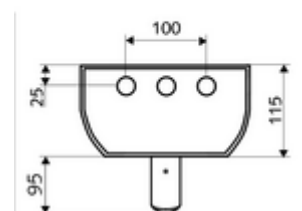

Scope of delivery

- Self-closing exposed shower panel
 - SC self-closing button
 - Self-closing cartridge SC II
- LOW AEROSOL shower head, 20° ±6°, vandal-resistant
- Connection accessories with isolating valve(s)
- Fastening material for wall installation

Technical data

- Running time: 5 - 30 s (20 s)
- Flow: max. 9 l/min pressure independent
- Flow pressure: 1.0 - 5.0 bar
- Max. operating temperature: 70 °C temporarily
- Material: Actuation Brass; Shower head Brass, conform to German drinking water regulations; Housing Aluminium; Waterpath Dezincification-resistant brass, conform to German drinking water regulations
- Surface: Actuation Chrome; Shower head Chrome; Housing Brush anodised aluminium
- Dimensions: w 226 mm x h 1200 mm x d 115 mm
- Connection: DN 15 G 1/2 AG
- Certificates: Belgaqua

Delivery data

- Weight: 15,00 kg/Piece
- Packing unit: 1

Recommended associated articles

Soap tray shower panel LINUS
 Pipe set shower panel connection 500 mm
 Pipe set shower panel connection 1000 mm
 Connection cover shower panel LINUS 150 - 450 mm
 Connection cover shower panel LINUS 150 - 950 mm
 Sampling valve for shower heads