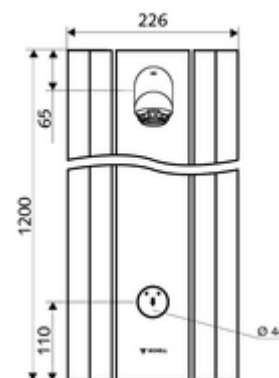

#### Scope of delivery

- Self-closing exposed shower panel
  - SC self-closing button
  - Self-closing cartridge SC II
- LOW AEROSOL shower head, 20° ±6°, vandal-resistant
- Connection accessories with isolating valve(s)
- Fastening material for wall installation

#### Technical data

- Running time: 5 - 30 s (20 s )
- Flow: max. 9 l/min pressure independent
- Flow pressure: 1.0 - 5.0 bar
- Max. operating temperature: 70 °C temporarily
- Material: Actuation Brass; Shower head Brass, conform to German drinking water regulations; Housing Aluminium; Waterpath Dezincification-resistant brass, conform to German drinking water regulations
- Surface: Actuation Chrome; Shower head Chrome; Housing Brush anodised aluminium
- Dimensions: w 226 mm x h 1200 mm x d 115 mm
- Connection: DN 15 G 1/2 AG
- Certificates: Belgaqua

#### Recommended associated articles

Soap tray shower panel LINUS

Pipe set shower panel connection 500 mm

Pipe set shower panel connection 1000 mm

Connection cover shower panel LINUS 150 - 450 mm

Connection cover shower panel LINUS 150 - 950 mm