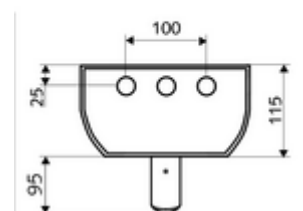

Article number: 00 827 08 99

Shower panel LINUS DP-SC-V

Pre-mixed water

Made from a strong extruded aluminium profile with a high-quality, anodised finish. Manual actuation with automatic closing. Pivoting front panel for easy installation and servicing. Suitable for connections from rear or for exposed connections from above.

Scope of delivery

- Self-closing exposed shower panel
  - SC self-closing button
  - Self-closing cartridge SC II
- LOW AEROSOL shower head, 20° ±6°, vandal-resistant
- Connection accessories with isolating valve(s)
- Fastening material for wall installation

Technical data

- Running time: 5 - 30 s (20 s)
- Flow: max. 9 l/min pressure independent
- Flow pressure: 1.0 - 5.0 bar
- Max. operating temperature: 70 °C temporarily
- Material: Actuation Brass; Shower head Brass, conform to German drinking water regulations; Housing Aluminium; Waterpath Dezincification-resistant brass, conform to German drinking water regulations
- Surface: Actuation Chrome; Shower head Chrome; Housing Brush anodised aluminium
- Dimensions: w 226 mm x h 1200 mm x d 115 mm
- Connection: DN 15 G 1/2 AG
- Certificates: Belgaqua

Delivery data

- Weight: 15,00 kg/Piece
- Packing unit: 1

Recommended associated articles

Soap tray shower panel LINUS

Pipe set shower panel connection 500 mm

Pipe set shower panel connection 1000 mm

Connection cover shower panel LINUS 150 - 450 mm

Connection cover shower panel LINUS 150 - 950 mm

Sampling valve for shower heads

Article no: 00 809 08 99

Article no: 08 481 06 99 or

Article no: 08 482 06 99 or

Article no: 00 839 08 99 or

Article no: 00 840 08 99 or

Article no: 01 817 00 99