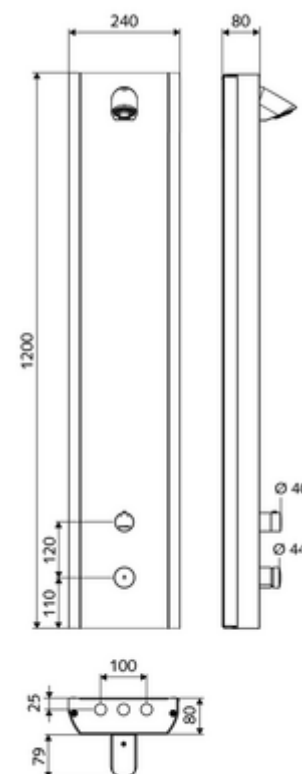

Scope of delivery

- Self-closing exposed shower panel
 - Operating button for thermostat with push sleeve, temperature setting unlockable/lockable at 38 °C
 - SC self-closing button
 - ThermoProtect thermostat, conform to EN 1111, unlockable/lockable temperature lock at 38 °C, anti-scalding protection if cold water supply fails
 - Self-closing cartridge SC II
 - Solenoid valve 12 V for manual thermal disinfection (according to DVGW worksheet W 551)
- 2 backflow preventers (EN 1717: EB-type)
- 2 pre-filters
- Shower head COMFORT Flex, adjustable angle of inclination 12 - 32°, vandal-resistant, with soft jet and anti-limescale knob
- Connection accessories with isolating valve(s)
- Fastening material for wall installation

Technical data

- Running time: 5 - 30 s (20 s)
- Flow: max. 9 l/min pressure independent
- Flow pressure: 1.0 - 5.0 bar
- Max. Resting pressure: 8 bar
- Max. operating temperature: 70 °C temporarily
- Material: Actuation Brass; Housing Stainless steel 1.4404; Piping Plastic, conform to German drinking water regulations; Waterpath Brass, conform to German drinking water regulations
- Surface: Actuation Chrome; Housing Brushed stainless steel
- Dimensions: w 240 mm x h 1200 mm x d 80 mm
- Connection: 2x DN 15 G 1/2 AG
- Certificates: Belgaqua

Recommended associated articles

Soap tray shower panel LINUS inox	Article no: 00 850 28 99	
Pipe set shower panel connection 500 mm	Article no: 08 481 06 99	or
Pipe set shower panel connection 1000 mm	Article no: 08 482 06 99	or
Connection cover shower panel LINUS inox	Article no: 00 849 28 99	or
Connection cover shower panel LINUS inox	Article no: 00 851 28 99	or
Handle for thermostat EasyGrip	Article no: 29 192 06 99	
Sampling valve COMFORT Flex	Article no: 01 823 00 99	
Low aerosol shower head	Article no: 01 814 06 99	