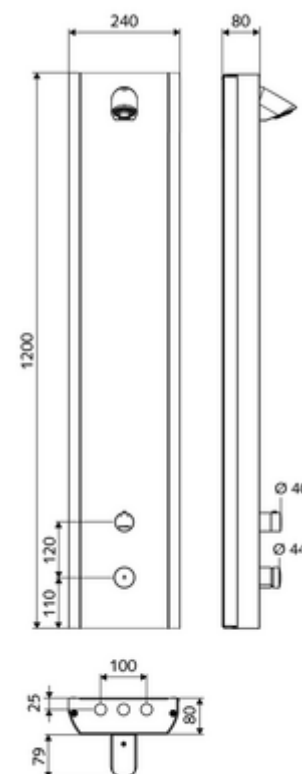

Scope of delivery

- Self-closing exposed shower panel
 - Operating button for thermostat with push sleeve, temperature setting unlockable/lockable at 38 °C
 - SC self-closing button
 - ThermoProtect thermostat, conform to EN 1111, unlockable/lockable temperature lock at 38 °C, anti-scalding protection if cold water supply fails
 - Self-closing cartridge SC II
 - Solenoid valve 12 V for carrying out thermal disinfection with key switch (without SWS, in accordance with DVGW worksheet W 551)
- 2 backflow preventers (EN 1717: EB-type)
- 2 pre-filters
- Shower head COMFORT Flex, adjustable angle of inclination 12 - 32°, vandal-resistant, with soft jet and anti-limescale knob
- Connection accessories with isolating valve(s)
- Fastening material for wall installation

Technical data

- Running time: 5 - 30 s (20 s)
- Flow: max. 9 l/min pressure independent
- Flow pressure: 1.0 - 5.0 bar
- Max. Resting pressure: 8 bar
- Max. operating temperature: 70 °C temporarily
- Material: Actuation Brass; Housing Stainless steel 1.4404; Piping Plastic, conform to German drinking water regulations; Waterpath Brass, conform to German drinking water regulations
- Surface: Actuation Chrome; Housing Brushed stainless steel
- Dimensions: w 240 mm x h 1200 mm x d 80 mm
- Connection: 2x DN 15 G 1/2 AG
- Certificates: Belgaqua

Recommended associated articles

Soap tray shower panel LINUS inox	Article no: 00 850 28 99	
Pipe set shower panel connection 500 mm	Article no: 08 481 06 99	or
Pipe set shower panel connection 1000 mm	Article no: 08 482 06 99	or
Connection cover shower panel LINUS inox	Article no: 00 849 28 99	or
Connection cover shower panel LINUS inox	Article no: 00 851 28 99	or
Handle for thermostat EasyGrip	Article no: 29 192 06 99	
Sampling valve COMFORT Flex	Article no: 01 823 00 99	
Low aerosol shower head	Article no: 01 814 06 99	