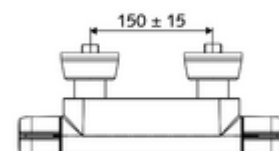

Article number: 02 185 06 99

Exposed shower tap MODUS MD-T

Mixed water, ThermoProtect thermostat

Manual open/closed actuation.

Scope of delivery

- Open/closed exposed shower tap
  - Operating button open/close
  - ThermoProtect thermostat, conform to EN 1111, unlockable/lockable temperature lock at 38 °C, anti-scalding protection if cold water supply fails
  - IsoBody housing
  - Open/closed ceramic cartridge
- 2 backflow preventers (EN 1717: EB-type)
- 2 S-connections and rosettes (depth-adjustable)

Technical data

- Max. operating temperature: 65 °C (for thermal disinfection 80 °C max. 10 min./day)
- Max. Outlet temperature: 38 - 43 °C adjustable
- Material: Housing Brass, conform to German drinking water regulations
- Surface: Chrome
- Connection: 2x DN 15 G 1/2 AG
- Outlet: DN 15 G 1/2 AG (bottom)
- Certificates: PA-IX 38399/IS, DVGW, Belgaqua
- Noise class: I
- Flow class: S

Delivery data

- Weight: 2,10 kg/Piece
- Packing unit: 1

Recommended associated articles

Shower set 900	Article no: 29 207 06 99	or
Shower set 680	Article no: 29 208 06 99	or
	Article no: 29 239 00 99	or
	Article no: 29 240 00 99	or

Hint

- Special tool 29 242 00 99 required for thermostat maintenance work.
- Noise class I only in conjunction with hand shower with noise class I and flow class up to S.