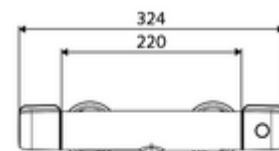

Article number: 02 185 06 99

Exposed shower tap MODUS MD-T

Mixed water, ThermoProtect thermostat

Manual open/closed actuation.

Scope of delivery

- Open/closed exposed shower tap
  - Operating button open/close
  - ThermoProtect thermostat, conform to EN 1111, unlockable/lockable temperature lock at 38 °C, anti-scalding protection if cold water supply fails
  - IsoBody housing
  - Open/closed ceramic cartridge
- 2 backflow preventers (EN 1717: EB-type)
- 2 S-connections and rosettes (depth-adjustable)

Technical data

- Max. operating temperature: 65 °C (for thermal disinfection 80 °C max. 10 min./day)
- Max. Outlet temperature: 38 - 43 °C adjustable
- Material: Housing Brass, conform to German drinking water regulations
- Surface: Chrome
- Connection: 2x DN 15 G 1/2 AG
- Outlet: DN 15 G 1/2 AG (bottom)
- Certificates: PA-IX 38399/IS, DVGW, Belgaqua
- Noise class: I
- Flow class: S

Delivery data

- Weight: 2,10 kg/Piece
- Packing unit: 1

Recommended associated articles

Shower set 900	Article no: 29 207 06 99	or
Shower set 680	Article no: 29 208 06 99	or
	Article no: 29 239 00 99	or
	Article no: 29 240 00 99	or

Hint

- Special tool 29 242 00 99 required for thermostat maintenance work.
- Noise class I only in conjunction with hand shower with noise class I and flow class up to S.