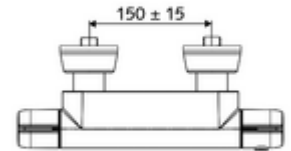

Article number: 02 185 06 99

Exposed shower tap MODUS MD-T

Mixed water, ThermoProtect thermostat

Manual open/closed actuation.

Scope of delivery

- Open/closed exposed shower tap
 - Operating button open/close
 - ThermoProtect thermostat, conform to EN 1111, unlockable/lockable temperature lock at 38 °C, anti-scalding protection if cold water supply fails
 - IsoBody housing
 - Open/closed ceramic cartridge
- 2 backflow preventers (EN 1717: EB-type)
- 2 S-connections and rosettes (depth-adjustable)

Technical data

- Max. operating temperature: 65 °C (for thermal disinfection 80 °C max. 10 min./day)
- Max. Outlet temperature: 38 - 43 °C adjustable
- Material: Housing Brass, conform to German drinking water regulations
- Surface: Chrome
- Connection: 2x DN 15 G 1/2 AG
- Outlet: DN 15 G 1/2 AG (bottom)
- Certificates: PA-IX 38399/IS, DVGW, Belgaqua
- Noise class: I
- Flow class: S

Delivery data

- Weight: 2,10 kg/Piece
- Packing unit: 1

Recommended associated articles

Shower set 900	Article no: 29 207 06 99	or
Shower set 680	Article no: 29 208 06 99	or
	Article no: 29 239 00 99	or
	Article no: 29 240 00 99	or