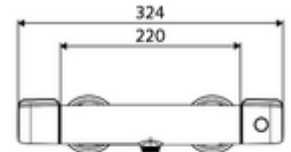

Article number: 02 185 06 99

Exposed shower tap MODUS MD-T

Mixed water, ThermoProtect thermostat

Manual open/closed actuation.

Scope of delivery

- Open/closed exposed shower tap
 - Operating button open/close
 - ThermoProtect thermostat, conform to EN 1111, unlockable/lockable temperature lock at 38 °C, anti-scalding protection if cold water supply fails
 - IsoBody housing
 - Open/closed ceramic cartridge
- 2 backflow preventers (EN 1717: EB-type)
- 2 S-connections and rosettes (depth-adjustable)

Technical data

- Max. operating temperature: 65 °C (for thermal disinfection 80 °C max. 10 min./day)
- Max. Outlet temperature: 38 - 43 °C adjustable
- Material: Housing Brass, conform to German drinking water regulations
- Surface: Chrome
- Connection: 2x DN 15 G 1/2 AG
- Outlet: DN 15 G 1/2 AG (bottom)
- Certificates: PA-IX 38399/IS, DVGW, Belgaqua
- Noise class: I
- Flow class: S

Delivery data

- Weight: 2,10 kg/Piece
- Packing unit: 1

Recommended associated articles

Shower set 900	Article no: 29 207 06 99	or
Shower set 680	Article no: 29 208 06 99	or
	Article no: 29 239 00 99	or
	Article no: 29 240 00 99	or