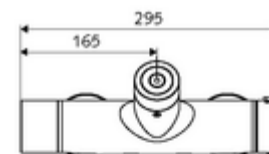

Article number: 00 214 06 99

Exposed shower tap VITUS VD -C-T / o Mixed water, ThermoProtect thermostat

Triggering via CVD-Touch electronics with automatic closing. Battery operation. Shower connection at top. Integrated SWS BE-F VITUS wireless bus extender for networking with the SWS water management system. Configurable via SCHELL Single Control SSC.

Scope of delivery

- Electronic self-closing exposed shower tap
  - ThermoProtect thermostat, conform to EN 1111, unlockable/lockable temperature lock at 38 °C, anti-scalding protection if cold water supply fails
  - CVD-Touch electronics, programmable, IP65 protection against low-pressure water jets
  - SWS BE-F VITUS wireless bus extender
  - 6 V solenoid valve with pre-filter
  - 2 backflow preventers (EN 1717: EB-type)
  - 6 V battery compartment (integrated)
- 4x AA alkaline battery 1.5 V
- 2 S-connections and rosettes (depth-adjustable)

Technical data

- Setting options via SWS SSC
  - Actuation force (soft/medium/hard)
  - Manual programming (off/on)
  - Max. flow time (1-950 s)
  - Stagnation flush (off/1-1000 s, every 1-250 h after last flush/every 1-250 h)
  - Actuation timeout (off/1-255 s, timeout 1-2000 min)
- Setting options via manual programming
  - Max. flow time (4-120 s, 10 program stages)
  - Stagnation flush (off/20 s, every 24 h)
- Flow pressure: 1.0 - 5.0 bar
- Max. Resting pressure: 8 bar
- Max. operating temperature: 70 °C (80 °C for thermal disinfection)
- Material: Housing Brass, conform to German drinking water regulations
- Surface: Chrome
- Connection: 2x DN 15 G 1/2 AG
- Outlet: DN 15 G 1/2 AG (top)
- Certificates: PA-IX 28574/IB, Belgaqua
- Noise class: I
- Flow class: B

Delivery data

- Weight: 4,33 kg/Piece
- Packing unit: 1

Necessary associated articles

SWS Server

Article no: 00 500 00 99