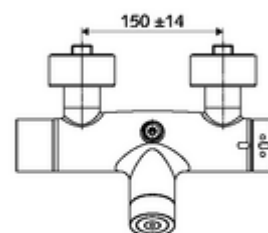

Article number: 00 214 06 99

Exposed shower tap VITUS VD -C-T / o Mixed water, ThermoProtect thermostat

Triggering via CVD-Touch electronics with automatic closing. Battery operation. Shower connection at top. Integrated SWS BE-F VITUS wireless bus extender for networking with the SWS water management system. Configurable via SCHELL Single Control SSC.

Scope of delivery

- Electronic self-closing exposed shower tap
  - ThermoProtect thermostat, conform to EN 1111, unlockable/lockable temperature lock at 38 °C, anti-scalding protection if cold water supply fails
  - CVD-Touch electronics, programmable, IP65 protection against low-pressure water jets
  - SWS BE-F VITUS wireless bus extender
  - 6 V solenoid valve with pre-filter
  - 2 backflow preventers (EN 1717: EB-type)
  - 6 V battery compartment (integrated)
- 4x AA alkaline battery 1.5 V
- 2 S-connections and rosettes (depth-adjustable)

Technical data

- Setting options via SWS SSC
  - Actuation force (soft/medium/hard)
  - Manual programming (off/on)
  - Max. flow time (1-950 s)
  - Stagnation flush (off/1-1000 s, every 1-250 h after last flush/every 1-250 h)
  - Actuation timeout (off/1-255 s, timeout 1-2000 min)
- Setting options via manual programming
  - Max. flow time (4-120 s, 10 program stages)
  - Stagnation flush (off/20 s, every 24 h)
- Flow pressure: 1.0 - 5.0 bar
- Max. Resting pressure: 8 bar
- Max. operating temperature: 70 °C (80 °C for thermal disinfection)
- Material: Housing Brass, conform to German drinking water regulations
- Surface: Chrome
- Connection: 2x DN 15 G 1/2 AG
- Outlet: DN 15 G 1/2 AG (top)
- Certificates: PA-IX 28574/IB, Belgaqua
- Noise class: I
- Flow class: B

Delivery data

- Weight: 4,33 kg/Piece
- Packing unit: 1

Necessary associated articles

SWS Server

Article no: 00 500 00 99