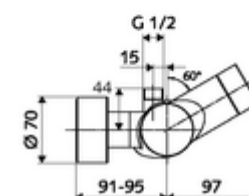

Article number: 00 214 06 99

Exposed shower tap VITUS VD -C-T / o Mixed water, ThermoProtect thermostat

Triggering via CVD-Touch electronics with automatic closing. Battery operation. Shower connection at top. Integrated SWS BE-F VITUS wireless bus extender for networking with the SWS water management system. Configurable via SCHELL Single Control SSC.

Scope of delivery

- Electronic self-closing exposed shower tap
  - ThermoProtect thermostat, conform to EN 1111, unlockable/lockable temperature lock at 38 °C, anti-scalding protection if cold water supply fails
  - CVD-Touch electronics, programmable, IP65 protection against low-pressure water jets
  - SWS BE-F VITUS wireless bus extender
  - 6 V solenoid valve with pre-filter
  - 2 backflow preventers (EN 1717: EB-type)
  - 6 V battery compartment (integrated)
- 4x AA alkaline battery 1.5 V
- 2 S-connections and rosettes (depth-adjustable)

Technical data

- Setting options via SWS SSC
  - Actuation force (soft/medium/hard)
  - Manual programming (off/on)
  - Max. flow time (1-950 s)
  - Stagnation flush (off/1-1000 s, every 1-250 h after last flush/every 1-250 h)
  - Actuation timeout (off/1-255 s, timeout 1-2000 min)
- Setting options via manual programming
  - Max. flow time (4-120 s, 10 program stages)
  - Stagnation flush (off/20 s, every 24 h)
- Flow pressure: 1.0 - 5.0 bar
- Max. Resting pressure: 8 bar
- Max. operating temperature: 70 °C (80 °C for thermal disinfection)
- Material: Housing Brass, conform to German drinking water regulations
- Surface: Chrome
- Connection: 2x DN 15 G 1/2 AG
- Outlet: DN 15 G 1/2 AG (top)
- Certificates: PA-IX 28574/IB, Belgaqua
- Noise class: I
- Flow class: B

Delivery data

- Weight: 4,33 kg/Piece
- Packing unit: 1

Necessary associated articles

SWS Server

Article no: 00 500 00 99