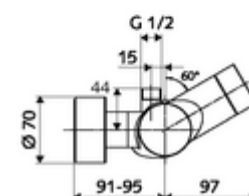

Article number: 00 214 06 99

Exposed shower tap VITUS VD -C-T / o Mixed water, ThermoProtect thermostat

Triggering via CVD-Touch electronics with automatic closing. Battery operation. Shower connection at top. Integrated SWS BE-F VITUS wireless bus extender for networking with the SWS water management system. Configurable via SCHELL Single Control SSC.

Scope of delivery

- Electronic self-closing exposed shower tap
  - ThermoProtect thermostat, conform to EN 1111, unlockable/lockable temperature lock at 38 °C, anti-scalding protection if cold water supply fails
  - CVD-Touch electronics, programmable, IP65 protection against low-pressure water jets
  - SWS BE-F VITUS wireless bus extender
  - 6 V solenoid valve with pre-filter
  - 2 backflow preventers (EN 1717: EB-type)
  - 6 V battery compartment (integrated)
- 4x AA alkaline battery 1.5 V
- 2 S-connections and rosettes (depth-adjustable)

Technical data

- Setting options via SWS SSC
  - Actuation force (soft/medium/hard)
  - Manual programming (off/on)
  - Max. flow time (1-950 s)
  - Stagnation flush (off/1-1000 s, every 1-250 h after last flush/every 1-250 h)
  - Actuation timeout (off/1-255 s, timeout 1-2000 min)
- Setting options via manual programming
  - Max. flow time (4-120 s, 10 program stages)
  - Stagnation flush (off/20 s, every 24 h)
- Flow pressure: 1.0 - 5.0 bar
- Max. Resting pressure: 8 bar
- Max. operating temperature: 70 °C (80 °C for thermal disinfection)
- Material: Housing Brass, conform to German drinking water regulations
- Surface: Chrome
- Connection: 2x DN 15 G 1/2 AG
- Outlet: DN 15 G 1/2 AG (top)
- Certificates: PA-IX 28574/IB, Belgaqua
- Noise class: I
- Flow class: B

Delivery data

- Weight: 4,33 kg/Piece
- Packing unit: 1

Necessary associated articles

SWS Server

Article no: 00 500 00 99