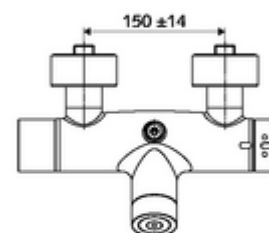

Article number: 00 214 06 99

Exposed shower tap VITUS VD -C-T / o Mixed water, ThermoProtect thermostat

Triggering via CVD-Touch electronics with automatic closing. Battery operation. Shower connection at top. Integrated SWS BE-F VITUS wireless bus extender for networking with the SWS water management system. Configurable via SCHELL Single Control SSC.

Scope of delivery

- Electronic self-closing exposed shower tap
  - ThermoProtect thermostat, conform to EN 1111, unlockable/lockable temperature lock at 38 °C, anti-scalding protection if cold water supply fails
  - CVD-Touch electronics, programmable, IP65 protection against low-pressure water jets
  - SWS BE-F VITUS wireless bus extender
  - 6 V solenoid valve with pre-filter
  - 2 backflow preventers (EN 1717: EB-type)
  - 6 V battery compartment (integrated)
- 4x AA alkaline battery 1.5 V
- 2 S-connections and rosettes (depth-adjustable)

Technical data

- Setting options via SWS SSC
  - Actuation force (soft/medium/hard)
  - Manual programming (off/on)
  - Max. flow time (1-950 s)
  - Stagnation flush (off/1-1000 s, every 1-250 h after last flush/every 1-250 h)
  - Actuation timeout (off/1-255 s, timeout 1-2000 min)
- Setting options via manual programming
  - Max. flow time (4-120 s, 10 program stages)
  - Stagnation flush (off/20 s, every 24 h)
- Flow pressure: 1.0 - 5.0 bar
- Max. Resting pressure: 8 bar
- Max. operating temperature: 70 °C (80 °C for thermal disinfection)
- Material: Housing Brass, conform to German drinking water regulations
- Surface: Chrome
- Connection: 2x DN 15 G 1/2 AG
- Outlet: DN 15 G 1/2 AG (top)
- Certificates: PA-IX 28574/IB, Belgaqua
- Noise class: I
- Flow class: B

Delivery data

- Weight: 4,33 kg/Piece
- Packing unit: 1

Necessary associated articles

SWS Server

Article no: 00 500 00 99