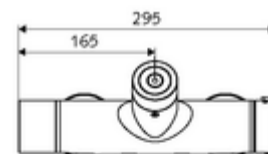

Article number: 00 214 06 99

Exposed shower tap VITUS VD -C-T / o Mixed water, ThermoProtect thermostat

Triggering via CVD-Touch electronics with automatic closing. Battery operation. Shower connection at top. Integrated SWS BE-F VITUS wireless bus extender for networking with the SWS water management system. Configurable via SCHELL Single Control SSC.

Scope of delivery

- Electronic self-closing exposed shower tap
  - ThermoProtect thermostat, conform to EN 1111, unlockable/lockable temperature lock at 38 °C, anti-scalding protection if cold water supply fails
  - CVD-Touch electronics, programmable, IP65 protection against low-pressure water jets
  - SWS BE-F VITUS wireless bus extender
  - 6 V solenoid valve with pre-filter
  - 2 backflow preventers (EN 1717: EB-type)
  - 6 V battery compartment (integrated)
- 4x AA alkaline battery 1.5 V
- 2 S-connections and rosettes (depth-adjustable)

Technical data

- Setting options via SWS SSC
  - Actuation force (soft/medium/hard)
  - Manual programming (off/on)
  - Max. flow time (1-950 s)
  - Stagnation flush (off/1-1000 s, every 1-250 h after last flush/every 1-250 h)
  - Actuation timeout (off/1-255 s, timeout 1-2000 min)
- Setting options via manual programming
  - Max. flow time (4-120 s, 10 program stages)
  - Stagnation flush (off/20 s, every 24 h)
- Flow pressure: 1.0 - 5.0 bar
- Max. Resting pressure: 8 bar
- Max. operating temperature: 70 °C (80 °C for thermal disinfection)
- Material: Housing Brass, conform to German drinking water regulations
- Surface: Chrome
- Connection: 2x DN 15 G 1/2 AG
- Outlet: DN 15 G 1/2 AG (top)
- Certificates: PA-IX 28574/IB, Belgaqua
- Noise class: I
- Flow class: B

Delivery data

- Weight: 4,33 kg/Piece
- Packing unit: 1

Necessary associated articles

SWS Server

Article no: 00 500 00 99