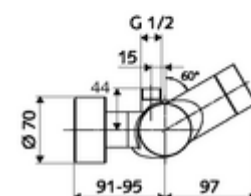

Article number: 00 214 06 99

Exposed shower tap VITUS VD -C-T / o Mixed water, ThermoProtect thermostat

Triggering via CVD-Touch electronics with automatic closing. Battery operation. Shower connection at top. Integrated SWS BE-F VITUS wireless bus extender for networking with the SWS water management system. Configurable via SCHELL Single Control SSC.

Scope of delivery

- Electronic self-closing exposed shower tap
  - ThermoProtect thermostat, conform to EN 1111, unlockable/lockable temperature lock at 38 °C, anti-scalding protection if cold water supply fails
  - CVD-Touch electronics, programmable, IP65 protection against low-pressure water jets
  - SWS BE-F VITUS wireless bus extender
  - 6 V solenoid valve with pre-filter
  - 2 backflow preventers (EN 1717: EB-type)
  - 6 V battery compartment (integrated)
- 4x AA alkaline battery 1.5 V
- 2 S-connections and rosettes (depth-adjustable)

Technical data

- Setting options via SWS SSC
  - Actuation force (soft/medium/hard)
  - Manual programming (off/on)
  - Max. flow time (1-950 s)
  - Stagnation flush (off/1-1000 s, every 1-250 h after last flush/every 1-250 h)
  - Actuation timeout (off/1-255 s, timeout 1-2000 min)
- Setting options via manual programming
  - Max. flow time (4-120 s, 10 program stages)
  - Stagnation flush (off/20 s, every 24 h)
- Flow pressure: 1.0 - 5.0 bar
- Max. Resting pressure: 8 bar
- Max. operating temperature: 70 °C (80 °C for thermal disinfection)
- Material: Housing Brass, conform to German drinking water regulations
- Surface: Chrome
- Connection: 2x DN 15 G 1/2 AG
- Outlet: DN 15 G 1/2 AG (top)
- Certificates: PA-IX 28574/IB, Belgaqua
- Noise class: I
- Flow class: B

Delivery data

- Weight: 4,33 kg/Piece
- Packing unit: 1

Necessary associated articles

SWS Server

Article no: 00 500 00 99