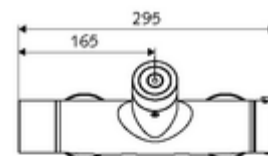

Article number: 00 214 06 99

Exposed shower tap VITUS VD -C-T / o Mixed water, ThermoProtect thermostat

Triggering via CVD-Touch electronics with automatic closing. Battery operation. Shower connection at top. Integrated SWS BE-F VITUS wireless bus extender for networking with the SWS water management system. Configurable via SCHELL Single Control SSC.

Scope of delivery

- Electronic self-closing exposed shower tap
  - ThermoProtect thermostat, conform to EN 1111, unlockable/lockable temperature lock at 38 °C, anti-scalding protection if cold water supply fails
  - CVD-Touch electronics, programmable, IP65 protection against low-pressure water jets
  - SWS BE-F VITUS wireless bus extender
  - 6 V solenoid valve with pre-filter
  - 2 backflow preventers (EN 1717: EB-type)
  - 6 V battery compartment (integrated)
- 4x AA alkaline battery 1.5 V
- 2 S-connections and rosettes (depth-adjustable)

Technical data

- Setting options via SWS SSC
  - Actuation force (soft/medium/hard)
  - Manual programming (off/on)
  - Max. flow time (1-950 s)
  - Stagnation flush (off/1-1000 s, every 1-250 h after last flush/every 1-250 h)
  - Actuation timeout (off/1-255 s, timeout 1-2000 min)
- Setting options via manual programming
  - Max. flow time (4-120 s, 10 program stages)
  - Stagnation flush (off/20 s, every 24 h)
- Flow pressure: 1.0 - 5.0 bar
- Max. Resting pressure: 8 bar
- Max. operating temperature: 70 °C (80 °C for thermal disinfection)
- Material: Housing Brass, conform to German drinking water regulations
- Surface: Chrome
- Connection: 2x DN 15 G 1/2 AG
- Outlet: DN 15 G 1/2 AG (top)
- Certificates: PA-IX 28574/IB, Belgaqua
- Noise class: I
- Flow class: B

Delivery data

- Weight: 4,33 kg/Piece
- Packing unit: 1

Necessary associated articles

SWS Server

Article no: 00 500 00 99