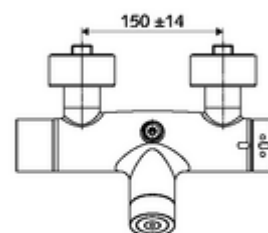

Article number: 00 215 06 99

Exposed shower tap VITUS VD -C-T / o Mixed water, ThermoProtect thermostat

Triggering via CVD-Touch electronics with automatic closing. Battery operation. Shower connection at top. Integrated SWS BE-F VITUS wireless bus extender for networking with the SWS water management system. Configurable via SCHELL Single Control SSC.

Scope of delivery

- Electronic self-closing exposed shower tap
  - ThermoProtect thermostat, conform to EN 1111, unlockable/lockable temperature lock at 38 °C, anti-scalding protection if cold water supply fails
  - CVD-Touch electronics, programmable, IP65 protection against low-pressure water jets
  - SWS BE-F VITUS wireless bus extender
  - Solenoid valve 6 V for carrying out thermal disinfection with SWS (in accordance with DVGW worksheet W 551)
  - 6 V solenoid valve with pre-filter
  - 2 backflow preventers (EN 1717: EB-type)
  - 6 V battery compartment (integrated)
- 4x AA alkaline battery 1.5 V
- 2 S-connections and rosettes (depth-adjustable)

Technical data

- Setting options via SWS SSC
  - Actuation force (soft/medium/hard)
  - Manual programming (off/on)
  - Max. flow time (1-950 s)
  - Stagnation flush (off/1-1000 s, every 1-250 h after last flush/every 1-250 h)
  - Actuation timeout (off/1-255 s, timeout 1-2000 min)
- Setting options via manual programming
  - Max. flow time (4-120 s, 10 program stages)
  - Stagnation flush (off/20 s, every 24 h)
- Flow pressure: 1.0 - 5.0 bar
- Max. Resting pressure: 8 bar
- Max. operating temperature: 70 °C (80 °C for thermal disinfection)
- Material: Housing Brass, conform to German drinking water regulations
- Surface: Chrome
- Connection: 2x DN 15 G 1/2 AG
- Outlet: DN 15 G 1/2 AG (top)
- Certificates: PA-IX 28574/IB, Belgaqua
- Noise class: I
- Flow class: B

Delivery data

- Weight: 4,33 kg/Piece
- Packing unit: 1

Necessary associated articles

SWS Server   Article no: 00 500 00 99