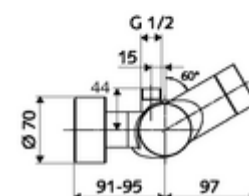

Article number: 00 215 06 99

Exposed shower tap VITUS VD -C-T / o Mixed water, ThermoProtect thermostat

Triggering via CVD-Touch electronics with automatic closing. Battery operation. Shower connection at top. Integrated SWS BE-F VITUS wireless bus extender for networking with the SWS water management system. Configurable via SCHELL Single Control SSC.

Scope of delivery

- Electronic self-closing exposed shower tap
  - ThermoProtect thermostat, conform to EN 1111, unlockable/lockable temperature lock at 38 °C, anti-scalding protection if cold water supply fails
  - CVD-Touch electronics, programmable, IP65 protection against low-pressure water jets
  - SWS BE-F VITUS wireless bus extender
  - Solenoid valve 6 V for carrying out thermal disinfection with SWS (in accordance with DVGW worksheet W 551)
  - 6 V solenoid valve with pre-filter
  - 2 backflow preventers (EN 1717: EB-type)
  - 6 V battery compartment (integrated)
- 4x AA alkaline battery 1.5 V
- 2 S-connections and rosettes (depth-adjustable)

Technical data

- Setting options via SWS SSC
  - Actuation force (soft/medium/hard)
  - Manual programming (off/on)
  - Max. flow time (1-950 s)
  - Stagnation flush (off/1-1000 s, every 1-250 h after last flush/every 1-250 h)
  - Actuation timeout (off/1-255 s, timeout 1-2000 min)
- Setting options via manual programming
  - Max. flow time (4-120 s, 10 program stages)
  - Stagnation flush (off/20 s, every 24 h)
- Flow pressure: 1.0 - 5.0 bar
- Max. Resting pressure: 8 bar
- Max. operating temperature: 70 °C (80 °C for thermal disinfection)
- Material: Housing Brass, conform to German drinking water regulations
- Surface: Chrome
- Connection: 2x DN 15 G 1/2 AG
- Outlet: DN 15 G 1/2 AG (top)
- Certificates: PA-IX 28574/IB, Belgaqua
- Noise class: I
- Flow class: B

Delivery data

- Weight: 4,33 kg/Piece
- Packing unit: 1

Necessary associated articles

SWS Server   Article no: 00 500 00 99