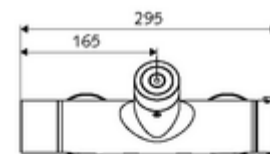

Article number: 00 215 06 99

Exposed shower tap VITUS VD -C-T / o Mixed water, ThermoProtect thermostat

Triggering via CVD-Touch electronics with automatic closing. Battery operation. Shower connection at top. Integrated SWS BE-F VITUS wireless bus extender for networking with the SWS water management system. Configurable via SCHELL Single Control SSC.

Scope of delivery

- Electronic self-closing exposed shower tap
  - ThermoProtect thermostat, conform to EN 1111, unlockable/lockable temperature lock at 38 °C, anti-scalding protection if cold water supply fails
  - CVD-Touch electronics, programmable, IP65 protection against low-pressure water jets
  - SWS BE-F VITUS wireless bus extender
  - Solenoid valve 6 V for carrying out thermal disinfection with SWS (in accordance with DVGW worksheet W 551)
  - 6 V solenoid valve with pre-filter
  - 2 backflow preventers (EN 1717: EB-type)
  - 6 V battery compartment (integrated)
- 4x AA alkaline battery 1.5 V
- 2 S-connections and rosettes (depth-adjustable)

Technical data

- Setting options via SWS SSC
  - Actuation force (soft/medium/hard)
  - Manual programming (off/on)
  - Max. flow time (1-950 s)
  - Stagnation flush (off/1-1000 s, every 1-250 h after last flush/every 1-250 h)
  - Actuation timeout (off/1-255 s, timeout 1-2000 min)
- Setting options via manual programming
  - Max. flow time (4-120 s, 10 program stages)
  - Stagnation flush (off/20 s, every 24 h)
- Flow pressure: 1.0 - 5.0 bar
- Max. Resting pressure: 8 bar
- Max. operating temperature: 70 °C (80 °C for thermal disinfection)
- Material: Housing Brass, conform to German drinking water regulations
- Surface: Chrome
- Connection: 2x DN 15 G 1/2 AG
- Outlet: DN 15 G 1/2 AG (top)
- Certificates: PA-IX 28574/IB, Belgaqua
- Noise class: I
- Flow class: B

Delivery data

- Weight: 4,33 kg/Piece
- Packing unit: 1

Necessary associated articles

SWS Server   Article no: 00 500 00 99