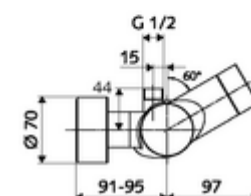

Article number: 00 215 06 99

Exposed shower tap VITUS VD -C-T / o Mixed water, ThermoProtect thermostat

Triggering via CVD-Touch electronics with automatic closing. Battery operation. Shower connection at top. Integrated SWS BE-F VITUS wireless bus extender for networking with the SWS water management system. Configurable via SCHELL Single Control SSC.

Scope of delivery

- Electronic self-closing exposed shower tap
  - ThermoProtect thermostat, conform to EN 1111, unlockable/lockable temperature lock at 38 °C, anti-scalding protection if cold water supply fails
  - CVD-Touch electronics, programmable, IP65 protection against low-pressure water jets
  - SWS BE-F VITUS wireless bus extender
  - Solenoid valve 6 V for carrying out thermal disinfection with SWS (in accordance with DVGW worksheet W 551)
  - 6 V solenoid valve with pre-filter
  - 2 backflow preventers (EN 1717: EB-type)
  - 6 V battery compartment (integrated)
- 4x AA alkaline battery 1.5 V
- 2 S-connections and rosettes (depth-adjustable)

Technical data

- Setting options via SWS SSC
  - Actuation force (soft/medium/hard)
  - Manual programming (off/on)
  - Max. flow time (1-950 s)
  - Stagnation flush (off/1-1000 s, every 1-250 h after last flush/every 1-250 h)
  - Actuation timeout (off/1-255 s, timeout 1-2000 min)
- Setting options via manual programming
  - Max. flow time (4-120 s, 10 program stages)
  - Stagnation flush (off/20 s, every 24 h)
- Flow pressure: 1.0 - 5.0 bar
- Max. Resting pressure: 8 bar
- Max. operating temperature: 70 °C (80 °C for thermal disinfection)
- Material: Housing Brass, conform to German drinking water regulations
- Surface: Chrome
- Connection: 2x DN 15 G 1/2 AG
- Outlet: DN 15 G 1/2 AG (top)
- Certificates: PA-IX 28574/IB, Belgaqua
- Noise class: I
- Flow class: B

Delivery data

- Weight: 4,33 kg/Piece
- Packing unit: 1

Necessary associated articles

SWS Server   Article no: 00 500 00 99