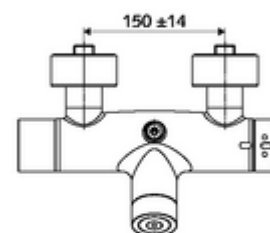

Article number: 00 215 06 99

Exposed shower tap VITUS VD -C-T / o Mixed water, ThermoProtect thermostat

Triggering via CVD-Touch electronics with automatic closing. Battery operation. Shower connection at top. Integrated SWS BE-F VITUS wireless bus extender for networking with the SWS water management system. Configurable via SCHELL Single Control SSC.

Scope of delivery

- Electronic self-closing exposed shower tap
  - ThermoProtect thermostat, conform to EN 1111, unlockable/lockable temperature lock at 38 °C, anti-scalding protection if cold water supply fails
  - CVD-Touch electronics, programmable, IP65 protection against low-pressure water jets
  - SWS BE-F VITUS wireless bus extender
  - Solenoid valve 6 V for carrying out thermal disinfection with SWS (in accordance with DVGW worksheet W 551)
  - 6 V solenoid valve with pre-filter
  - 2 backflow preventers (EN 1717: EB-type)
  - 6 V battery compartment (integrated)
- 4x AA alkaline battery 1.5 V
- 2 S-connections and rosettes (depth-adjustable)

Technical data

- Setting options via SWS SSC
  - Actuation force (soft/medium/hard)
  - Manual programming (off/on)
  - Max. flow time (1-950 s)
  - Stagnation flush (off/1-1000 s, every 1-250 h after last flush/every 1-250 h)
  - Actuation timeout (off/1-255 s, timeout 1-2000 min)
- Setting options via manual programming
  - Max. flow time (4-120 s, 10 program stages)
  - Stagnation flush (off/20 s, every 24 h)
- Flow pressure: 1.0 - 5.0 bar
- Max. Resting pressure: 8 bar
- Max. operating temperature: 70 °C (80 °C for thermal disinfection)
- Material: Housing Brass, conform to German drinking water regulations
- Surface: Chrome
- Connection: 2x DN 15 G 1/2 AG
- Outlet: DN 15 G 1/2 AG (top)
- Certificates: PA-IX 28574/IB, Belgaqua
- Noise class: I
- Flow class: B

Delivery data

- Weight: 4,33 kg/Piece
- Packing unit: 1

Necessary associated articles

SWS Server   Article no: 00 500 00 99