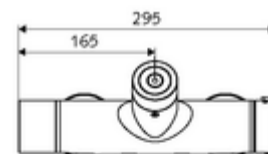

Article number: 00 215 06 99

Exposed shower tap VITUS VD -C-T / o Mixed water, ThermoProtect thermostat

Triggering via CVD-Touch electronics with automatic closing. Battery operation. Shower connection at top. Integrated SWS BE-F VITUS wireless bus extender for networking with the SWS water management system. Configurable via SCHELL Single Control SSC.

Scope of delivery

- Electronic self-closing exposed shower tap
  - ThermoProtect thermostat, conform to EN 1111, unlockable/lockable temperature lock at 38 °C, anti-scalding protection if cold water supply fails
  - CVD-Touch electronics, programmable, IP65 protection against low-pressure water jets
  - SWS BE-F VITUS wireless bus extender
  - Solenoid valve 6 V for carrying out thermal disinfection with SWS (in accordance with DVGW worksheet W 551)
  - 6 V solenoid valve with pre-filter
  - 2 backflow preventers (EN 1717: EB-type)
  - 6 V battery compartment (integrated)
- 4x AA alkaline battery 1.5 V
- 2 S-connections and rosettes (depth-adjustable)

Technical data

- Setting options via SWS SSC
  - Actuation force (soft/medium/hard)
  - Manual programming (off/on)
  - Max. flow time (1-950 s)
  - Stagnation flush (off/1-1000 s, every 1-250 h after last flush/every 1-250 h)
  - Actuation timeout (off/1-255 s, timeout 1-2000 min)
- Setting options via manual programming
  - Max. flow time (4-120 s, 10 program stages)
  - Stagnation flush (off/20 s, every 24 h)
- Flow pressure: 1.0 - 5.0 bar
- Max. Resting pressure: 8 bar
- Max. operating temperature: 70 °C (80 °C for thermal disinfection)
- Material: Housing Brass, conform to German drinking water regulations
- Surface: Chrome
- Connection: 2x DN 15 G 1/2 AG
- Outlet: DN 15 G 1/2 AG (top)
- Certificates: PA-IX 28574/IB, Belgaqua
- Noise class: I
- Flow class: B

Delivery data

- Weight: 4,33 kg/Piece
- Packing unit: 1

Necessary associated articles

SWS Server   Article no: 00 500 00 99