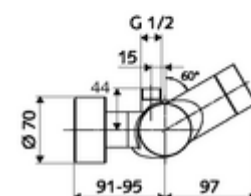

Article number: 00 215 06 99

Exposed shower tap VITUS VD -C-T / o Mixed water, ThermoProtect thermostat

Triggering via CVD-Touch electronics with automatic closing. Battery operation. Shower connection at top. Integrated SWS BE-F VITUS wireless bus extender for networking with the SWS water management system. Configurable via SCHELL Single Control SSC.

Scope of delivery

- Electronic self-closing exposed shower tap
  - ThermoProtect thermostat, conform to EN 1111, unlockable/lockable temperature lock at 38 °C, anti-scalding protection if cold water supply fails
  - CVD-Touch electronics, programmable, IP65 protection against low-pressure water jets
  - SWS BE-F VITUS wireless bus extender
  - Solenoid valve 6 V for carrying out thermal disinfection with SWS (in accordance with DVGW worksheet W 551)
  - 6 V solenoid valve with pre-filter
  - 2 backflow preventers (EN 1717: EB-type)
  - 6 V battery compartment (integrated)
- 4x AA alkaline battery 1.5 V
- 2 S-connections and rosettes (depth-adjustable)

Technical data

- Setting options via SWS SSC
  - Actuation force (soft/medium/hard)
  - Manual programming (off/on)
  - Max. flow time (1-950 s)
  - Stagnation flush (off/1-1000 s, every 1-250 h after last flush/every 1-250 h)
  - Actuation timeout (off/1-255 s, timeout 1-2000 min)
- Setting options via manual programming
  - Max. flow time (4-120 s, 10 program stages)
  - Stagnation flush (off/20 s, every 24 h)
- Flow pressure: 1.0 - 5.0 bar
- Max. Resting pressure: 8 bar
- Max. operating temperature: 70 °C (80 °C for thermal disinfection)
- Material: Housing Brass, conform to German drinking water regulations
- Surface: Chrome
- Connection: 2x DN 15 G 1/2 AG
- Outlet: DN 15 G 1/2 AG (top)
- Certificates: PA-IX 28574/IB, Belgaqua
- Noise class: I
- Flow class: B

Delivery data

- Weight: 4,33 kg/Piece
- Packing unit: 1

Necessary associated articles

SWS Server

Article no: 00 500 00 99