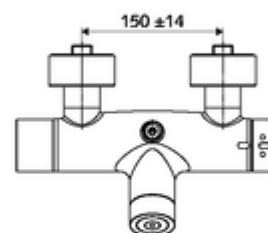

Article number: 00 215 06 99

Exposed shower tap VITUS VD -C-T / o Mixed water, ThermoProtect thermostat

Triggering via CVD-Touch electronics with automatic closing. Battery operation. Shower connection at top. Integrated SWS BE-F VITUS wireless bus extender for networking with the SWS water management system. Configurable via SCHELL Single Control SSC.

Scope of delivery

- Electronic self-closing exposed shower tap
  - ThermoProtect thermostat, conform to EN 1111, unlockable/lockable temperature lock at 38 °C, anti-scalding protection if cold water supply fails
  - CVD-Touch electronics, programmable, IP65 protection against low-pressure water jets
  - SWS BE-F VITUS wireless bus extender
  - Solenoid valve 6 V automatic thermal disinfection with SWS (in accordance with DVGW worksheet W 551).
  - 6 V solenoid valve with pre-filter
  - 2 backflow preventers (EN 1717: EB-type)
  - 6 V battery compartment (integrated)
- 4x AA alkaline battery 1.5 V
- 2 S-connections and rosettes (depth-adjustable)

Technical data

- Setting options via SWS SSC
  - Actuation force (soft/medium/hard)
  - Manual programming (off/on)
  - Max. flow time (1-950 s)
  - Stagnation flush (off/1-1000 s, every 1-250 h after last flush/every 1-250 h)
  - Actuation timeout (off/1-255 s, timeout 1-2000 min)
- Setting options via manual programming
  - Max. flow time (4-120 s, 10 program stages)
  - Stagnation flush (off/20 s, every 24 h)
- Flow pressure: 1.0 - 5.0 bar
- Max. Resting pressure: 8 bar
- Max. operating temperature: 70 °C (80 °C for thermal disinfection)
- Material: Housing Brass, conform to German drinking water regulations
- Surface: Chrome
- Connection: 2x DN 15 G 1/2 AG
- Outlet: DN 15 G 1/2 AG (top)
- Certificates: PA-IX 28574/IB, Belgaqua
- Noise class: I
- Flow class: B

Delivery data

- Weight: 4,33 kg/Piece
- Packing unit: 1

Necessary associated articles

SWS Server

Article no: 00 500 00 99