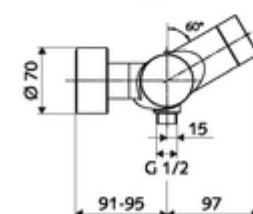

Delivery data

- Weight: 4,33 kg/Piece
- Packing unit: 1

Necessary associated articles

SWS Server

Article no: 00 500 00 99