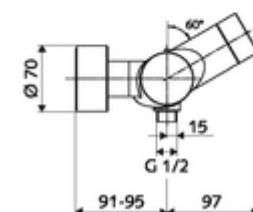

Delivery data

- Weight: 4,33 kg/Piece
- Packing unit: 1

Necessary associated articles

SWS Server

Article no: 00 500 00 99