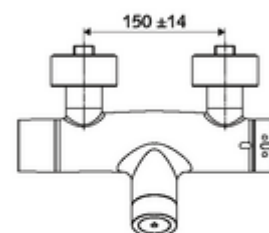

Technical data

- Setting options via SWS SSC
 - Actuation force (soft/medium/hard)
 - Manual programming (off/on)
 - Max. flow time (1-950 s)
 - Stagnation flush (off/1-1000 s, every 1-250 h after last flush/every 1-250 h)
 - Actuation timeout (off/1-255 s, timeout 1-2000 min)
- Setting options via manual programming
 - Max. flow time (4-120 s, 10 program stages)
 - Stagnation flush (off/20 s, every 24 h)
- Flow pressure: 1.0 - 5.0 bar
- Max. Resting pressure: 8 bar
- Max. operating temperature: 70 °C (80 °C for thermal disinfection)
- Material: Housing Brass, conform to German drinking water regulations
- Surface: Chrome
- Connection: 2x DN 15 G 1/2 AG
- Outlet: DN 15 G 1/2 AG (bottom)
- Certificates: PA-IX 28574/IB, Belgaqua
- Noise class: I
- Flow class: B

Delivery data

- Weight: 4,33 kg/Piece
- Packing unit: 1

Necessary associated articles

SWS Server

Article no: 00 500 00 99

Recommended associated articles

S-connecting with isolating valve	Article no: 23 775 00 99	
Shower set 900	Article no: 29 207 06 99	or
Shower set 680	Article no: 29 208 06 99	or
	Article no: 29 239 00 99	or
	Article no: 29 240 00 99	or
SSC Bluetooth® module	Article no: 00 916 00 99	