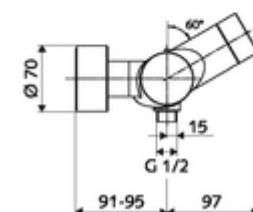

### Technical data

- Setting options via SWS SSC
  - Actuation force (soft/medium/hard)
  - Manual programming (off/on)
  - Max. flow time (1-950 s)
  - Stagnation flush (off/1-1000 s, every 1-250 h after last flush/every 1-250 h)
  - Actuation timeout (off/1-255 s, timeout 1-2000 min)
- Setting options via manual programming
  - Max. flow time (4-120 s, 10 program stages)
  - Stagnation flush (off/20 s, every 24 h)
- Flow pressure: 1.0 - 5.0 bar
- Max. Resting pressure: 8 bar
- Max. operating temperature: 70 °C (80 °C for thermal disinfection)
- Material: Housing Brass, conform to German drinking water regulations
- Surface: Chrome
- Connection: 2x DN 15 G 1/2 AG
- Outlet: DN 15 G 1/2 AG (bottom)
- Certificates: PA-IX 28574/IB, Belgaqua
- Noise class: I
- Flow class: B