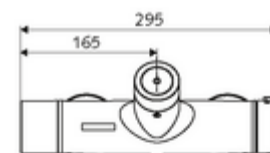

Delivery data

- Weight: 4,33 kg/Piece
- Packing unit: 1

Necessary associated articles

SWS Server

Article no: 00 500 00 99