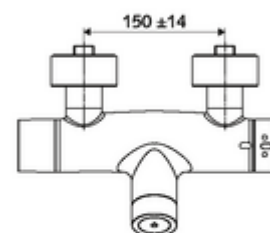

### Technical data

- Setting options via SWS SSC
  - Actuation force (soft/medium/hard)
  - Manual programming (off/on)
  - Max. flow time (1-950 s)
  - Stagnation flush (off/1-1000 s, every 1-250 h after last flush/every 1-250 h)
  - Actuation timeout (off/1-255 s, timeout 1-2000 min)
- Setting options via manual programming
  - Max. flow time (4-120 s, 10 program stages)
  - Stagnation flush (off/20 s, every 24 h)
- Flow pressure: 1.0 - 5.0 bar
- Max. Resting pressure: 8 bar
- Max. operating temperature: 70 °C (80 °C for thermal disinfection)
- Material: Housing Brass, conform to German drinking water regulations
- Surface: Chrome
- Connection: 2x DN 15 G 1/2 AG
- Outlet: DN 15 G 1/2 AG (bottom)
- Certificates: PA-IX 28574/IB, Belgaqua
- Noise class: I
- Flow class: B

### Delivery data

- Weight: 4,33 kg/Piece
- Packing unit: 1