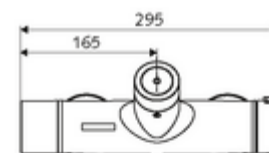

Delivery data

- Weight: 4,33 kg/Piece
- Packing unit: 1

Necessary associated articles

SWS Server

Article no: 00 500 00 99