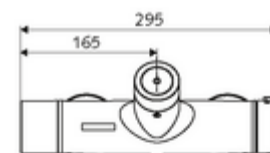

### Technical data

- Setting options via SWS SSC
  - Actuation force (soft/medium/hard)
  - Manual programming (off/on)
  - Max. flow time (1-950 s)
  - Stagnation flush (off/1-1000 s, every 1-250 h after last flush/every 1-250 h)
  - Actuation timeout (off/1-255 s, timeout 1-2000 min)
- Setting options via manual programming
  - Max. flow time (4-120 s, 10 program stages)
  - Stagnation flush (off/20 s, every 24 h)
- Flow pressure: 1.0 - 5.0 bar
- Max. Resting pressure: 8 bar
- Max. operating temperature: 70 °C (80 °C for thermal disinfection)
- Material: Housing Brass, conform to German drinking water regulations
- Surface: Chrome
- Connection: 2x DN 15 G 1/2 AG
- Outlet: DN 15 G 1/2 AG (bottom)
- Certificates: PA-IX 28574/IB, Belgaqua
- Noise class: I
- Flow class: B