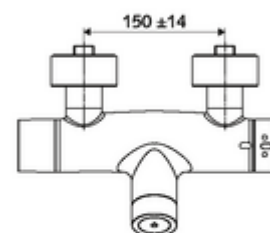

Technical data

- Setting options via SWS SSC
 - Actuation force (soft/medium/hard)
 - Manual programming (off/on)
 - Max. flow time (1-950 s)
 - Stagnation flush (off/1-1000 s, every 1-250 h after last flush/every 1-250 h)
 - Actuation timeout (off/1-255 s, timeout 1-2000 min)
- Setting options via manual programming
 - Max. flow time (4-120 s, 10 program stages)
 - Stagnation flush (off/20 s, every 24 h)
- Flow pressure: 1.0 - 5.0 bar
- Max. Resting pressure: 8 bar
- Max. operating temperature: 70 °C (80 °C for thermal disinfection)
- Material: Housing Brass, conform to German drinking water regulations
- Surface: Chrome
- Connection: 2x DN 15 G 1/2 AG
- Outlet: DN 15 G 1/2 AG (bottom)
- Certificates: PA-IX 28574/IB, Belgaqua
- Noise class: I
- Flow class: B

Delivery data

- Weight: 4,33 kg/Piece
- Packing unit: 1

Necessary associated articles

SWS Server

Article no: 00 500 00 99

Recommended associated articles

S-connecting with isolating valve	Article no: 23 775 00 99	
Shower set 900	Article no: 29 207 06 99	or
Shower set 680	Article no: 29 208 06 99	or
	Article no: 29 239 00 99	or
	Article no: 29 240 00 99	or
SSC Bluetooth® module	Article no: 00 916 00 99	