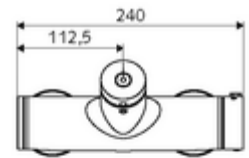

Article number: 01 600 06 99

Exposed shower tap VITUS VD -SC-T /o Mixed water, ThermoProtect thermostat

Manual actuation with automatic closing. Easy flow time adjustment. Shower connection at top.

Scope of delivery

- Self-closing exposed shower tap
  - SC self-closing button
  - ThermoProtect thermostat, conform to EN 1111, unlockable/lockable temperature lock at 38 °C, anti-scalding protection if cold water supply fails
  - Self-closing cartridge SC II
  - 2 backflow preventers (EN 1717: EB-type)
- 2 S-connections and rosettes (depth-adjustable)

Technical data

- Running time: 5 - 30 s
- Max. operating temperature: 70 °C (80 °C for thermal disinfection)
- Material: Housing Brass, conform to German drinking water regulations
- Surface: Chrome
- Connection: 2x DN 15 G 1/2 AG
- Outlet: DN 15 G 1/2 AG (top)
- Certificates: PA-IX 28574/IB, DVGW, Belgaqua
- Noise class: I
- Flow class: B

Delivery data

- Weight: 4,02 kg/Piece
- Packing unit: 1

Recommended associated articles

S-connecting with isolating valve	Article no: 23 775 00 99	
	Article no: 29 239 00 99	or
	Article no: 29 240 00 99	or
<u>For concealed shower head connection</u>		
Outlet elbow VITUS DN 15	Article no: 25 667 06 99	or
Outlet elbow VITUS DN 15	Article no: 25 668 06 99	or
Shower head COMFORT Flex	Article no: 01 821 06 99	or
Low aerosol shower head	Article no: 01 814 06 99	or
<u>For exposed shower head connection</u>		
Exposed pipe set VITUS	Article no: 25 666 06 99	
Exposed shower head COMFORT	Article no: 01 846 06 99