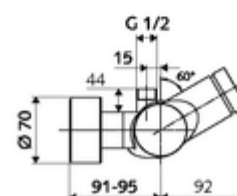

Article number: 01 600 06 99

Exposed shower tap VITUS VD -SC-T /o Mixed water, ThermoProtect thermostat

Manual actuation with automatic closing. Easy flow time adjustment. Shower connection at top.

Scope of delivery

- Self-closing exposed shower tap
  - SC self-closing button
  - ThermoProtect thermostat, conform to EN 1111, unlockable/lockable temperature lock at 38 °C, anti-scalding protection if cold water supply fails
  - Self-closing cartridge SC II
  - 2 backflow preventers (EN 1717: EB-type)
- 2 S-connections and rosettes (depth-adjustable)

Technical data

- Running time: 5 - 30 s
- Max. operating temperature: 70 °C (80 °C for thermal disinfection)
- Material: Housing Brass, conform to German drinking water regulations
- Surface: Chrome
- Connection: 2x DN 15 G 1/2 AG
- Outlet: DN 15 G 1/2 AG (top)
- Certificates: PA-IX 28574/IB, DVGW, Belgaqua
- Noise class: I
- Flow class: B

Delivery data

- Weight: 4,02 kg/Piece
- Packing unit: 1

Recommended associated articles

S-connecting with isolating valve	Article no: 23 775 00 99	
	Article no: 29 239 00 99	or
	Article no: 29 240 00 99	or

For concealed shower head connection

Outlet elbow VITUS DN 15	Article no: 25 667 06 99	or
Outlet elbow VITUS DN 15	Article no: 25 668 06 99	or
Shower head COMFORT Flex	Article no: 01 821 06 99	or
Low aerosol shower head	Article no: 01 814 06 99	or

For exposed shower head connection

Exposed pipe set VITUS	Article no: 25 666 06 99
Exposed shower head COMFORT	Article no: 01 846 06 99