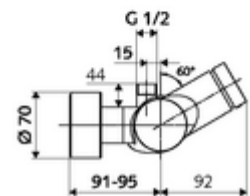

Article number: 01 600 06 99

Exposed shower tap VITUS VD -SC-T /o Mixed water, ThermoProtect thermostat

Manual actuation with automatic closing. Easy flow time adjustment. Shower connection at top.

Scope of delivery

- Self-closing exposed shower tap
  - SC self-closing button
  - ThermoProtect thermostat, conform to EN 1111, unlockable/lockable temperature lock at 38 °C, anti-scalding protection if cold water supply fails
  - Self-closing cartridge SC II
  - 2 backflow preventers (EN 1717: EB-type)
- 2 S-connections and rosettes (depth-adjustable)

Technical data

- Running time: 5 - 30 s
- Max. operating temperature: 70 °C (80 °C for thermal disinfection)
- Material: Housing Brass, conform to German drinking water regulations
- Surface: Chrome
- Connection: 2x DN 15 G 1/2 AG
- Outlet: DN 15 G 1/2 AG (top)
- Certificates: PA-IX 28574/IB, DVGW, Belgaqua
- Noise class: I
- Flow class: B

Delivery data

- Weight: 4,02 kg/Piece
- Packing unit: 1

Recommended associated articles

S-connecting with isolating valve	Article no: 23 775 00 99	
	Article no: 29 239 00 99	or
	Article no: 29 240 00 99	or
<u>For concealed shower head connection</u>		
Outlet elbow VITUS DN 15	Article no: 25 667 06 99	or
Outlet elbow VITUS DN 15	Article no: 25 668 06 99	or
Shower head COMFORT Flex	Article no: 01 821 06 99	or
Low aerosol shower head	Article no: 01 814 06 99	or
<u>For exposed shower head connection</u>		
Exposed pipe set VITUS	Article no: 25 666 06 99	
Exposed shower head COMFORT	Article no: 01 846 06 99