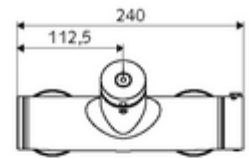

Technical data

- Running time: 5 - 30 s
- Max. operating temperature: 70 °C (80 °C for thermal disinfection)
- Material: Housing Brass, conform to German drinking water regulations
- Surface: Chrome
- Connection: 2x DN 15 G 1/2 AG
- Outlet: DN 15 G 1/2 AG (top)
- Certificates: PA-IX 28574/IB, DVGW, Belgaua
- Noise class: I
- Flow class: B

Delivery data

- Weight: 4,02 kg/Piece
- Packing unit: 1

Recommended associated articles

S-connecting with isolating valve	Article no: 23 775 00 99	
	Article no: 29 239 00 99	or
	Article no: 29 240 00 99	or
<u>For concealed shower head connection</u>		
Outlet elbow VITUS DN 15	Article no: 25 667 06 99	or
Outlet elbow VITUS DN 15	Article no: 25 668 06 99	or
Shower head COMFORT Flex	Article no: 01 821 06 99	or
Low aerosol shower head	Article no: 01 814 06 99	or
<u>For exposed shower head connection</u>		
Exposed pipe set VITUS	Article no: 25 666 06 99	
Exposed shower head COMFORT	Article no: 01 846 06 99	