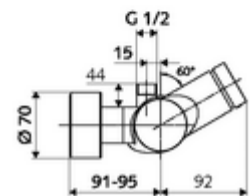

Technical data

- Running time: 5 - 30 s
- Max. operating temperature: 70 °C (80 °C for thermal disinfection)
- Material: Housing Brass, conform to German drinking water regulations
- Surface: Chrome
- Connection: 2x DN 15 G 1/2 AG
- Outlet: DN 15 G 1/2 AG (top)
- Certificates: PA-IX 28574/IB, DVGW, Belgaua
- Noise class: I
- Flow class: B

Delivery data

- Weight: 4,02 kg/Piece
- Packing unit: 1

Recommended associated articles

S-connecting with isolating valve	Article no: 23 775 00 99	
	Article no: 29 239 00 99	or
	Article no: 29 240 00 99	or
<u>For concealed shower head connection</u>		
Outlet elbow VITUS DN 15	Article no: 25 667 06 99	or
Outlet elbow VITUS DN 15	Article no: 25 668 06 99	or
Shower head COMFORT Flex	Article no: 01 821 06 99	or
Low aerosol shower head	Article no: 01 814 06 99	or
<u>For exposed shower head connection</u>		
Exposed pipe set VITUS	Article no: 25 666 06 99	
Exposed shower head COMFORT	Article no: 01 846 06 99	