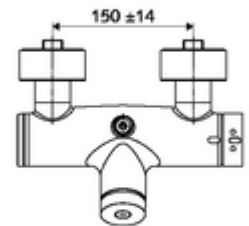

- Self-closing exposed shower tap
 - SC self-closing button
 - ThermoProtect thermostat, conform to EN 1111, unlockable/lockable temperature lock at 38 °C, anti-scalding protection if cold water supply fails
 - Self-closing cartridge SC II
 - 2 backflow preventers (EN 1717: EB-type)
- 2 S-connections and rosettes (depth-adjustable)

Technical data

- Running time: 5 - 30 s
- Max. operating temperature: 70 °C (80 °C for thermal disinfection)
- Material: Housing Brass, conform to German drinking water regulations
- Surface: Chrome
- Connection: 2x DN 15 G 1/2 AG
- Outlet: DN 15 G 1/2 AG (top)
- Certificates: PA-IX 28574/IB, DVGW, Belgaua
- Noise class: I
- Flow class: B

Delivery data

- Weight: 4,02 kg/Piece
- Packing unit: 1

Recommended associated articles

S-connecting with isolating valve	Article no: 23 775 00 99	
	Article no: 29 239 00 99	or
	Article no: 29 240 00 99	or
<u>For concealed shower head connection</u>		
Outlet elbow VITUS DN 15	Article no: 25 667 06 99	or
Outlet elbow VITUS DN 15	Article no: 25 668 06 99	or
Shower head COMFORT Flex	Article no: 01 821 06 99	or
Low aerosol shower head	Article no: 01 814 06 99	or
<u>For exposed shower head connection</u>		
Exposed pipe set VITUS	Article no: 25 666 06 99	
Exposed shower head COMFORT	Article no: 01 846 06 99	