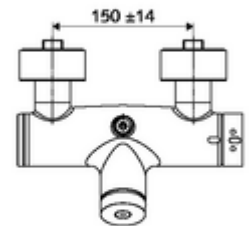

### Scope of delivery

- Self-closing exposed shower tap
  - SC self-closing button
  - ThermoProtect thermostat, conform to EN 1111, unlockable/lockable temperature lock at 38 °C, anti-scalding protection if cold water supply fails
  - Self-closing cartridge SC II
  - 2 backflow preventers (EN 1717: EB-type)
- 2 S-connections and rosettes (depth-adjustable)

### Technical data

- Running time: 5 - 30 s
- Max. operating temperature: 70 °C (80 °C for thermal disinfection)
- Material: Housing Brass, conform to German drinking water regulations
- Surface: Chrome
- Connection: 2x DN 15 G 1/2 AG
- Outlet: DN 15 G 1/2 AG (top)
- Certificates: PA-IX 28574/IB, DVGW, Belgaqua
- Noise class: I
- Flow class: B

### Delivery data

- Weight: 4,02 kg/Piece
- Packing unit: 1