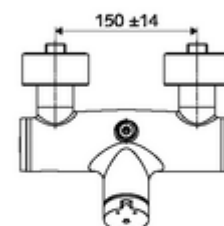

Technical data

- Running time: 5 - 30 s
- Max. operating temperature: 70 °C (80 °C for thermal disinfection)
- Material: Housing Brass, conform to German drinking water regulations
- Surface: Chrome
- Connection: 2x DN 15 G 1/2 AG
- Outlet: DN 15 G 1/2 AG (top)
- Certificates: PA-IX 38241/IB, Belgaqua
- Noise class: I
- Flow class: B

Delivery data

- Weight: 3,75 kg/Piece
- Packing unit: 1

Recommended associated articles

S-connecting with isolating valve	Article no: 23 775 00 99	
	Article no: 29 239 00 99	or
	Article no: 29 240 00 99	or