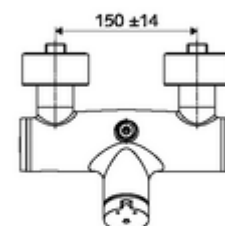

Technical data

- Running time: 5 - 30 s
- Max. operating temperature: 70 °C (80 °C for thermal disinfection)
- Material: Housing Brass, conform to German drinking water regulations
- Surface: Chrome
- Connection: 2x DN 15 G 1/2 AG
- Outlet: DN 15 G 1/2 AG (top)
- Certificates: PA-IX 38241/IB, Belgaqua
- Noise class: I
- Flow class: B

Delivery data

- Weight: 3,75 kg/Piece
- Packing unit: 1

Recommended associated articles

S-connecting with isolating valve	Article no: 23 775 00 99	
	Article no: 29 239 00 99	or
	Article no: 29 240 00 99	or