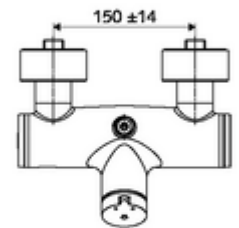

Article number: 01 601 06 99

Exposed shower tap VITUS VD -SC-M / o Mixed water

Manual actuation with automatic closing. Easy flow time adjustment. Shower connection at top.

Scope of delivery

- Self-closing exposed shower tap
 - SC-M self-closing button
 - Self-closing cartridge SC II with hot water restrictor
 - 2 backflow preventers (EN 1717: EB-type)
- 2 S-connections and rosettes (depth-adjustable)

Technical data

- Running time: 5 - 30 s
- Max. operating temperature: 70 °C (80 °C for thermal disinfection)
- Material: Housing Brass, conform to German drinking water regulations
- Surface: Chrome
- Connection: 2x DN 15 G 1/2 AG
- Outlet: DN 15 G 1/2 AG (top)
- Certificates: PA-IX 38241/IB, Belgaqua
- Noise class: I
- Flow class: B

Delivery data

- Weight: 3,75 kg/Piece
- Packing unit: 1

Recommended associated articles

S-connecting with isolating valve	Article no: 23 775 00 99	
	Article no: 29 239 00 99	or
	Article no: 29 240 00 99	or