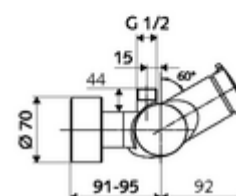

Article number: 01 601 06 99

Exposed shower tap VITUS VD -SC-M / o Mixed water

Manual actuation with automatic closing. Easy flow time adjustment. Shower connection at top.

Scope of delivery

- Self-closing exposed shower tap
  - SC-M self-closing button
  - Self-closing cartridge SC II with hot water restrictor
  - 2 backflow preventers (EN 1717: EB-type)
- 2 S-connections and rosettes (depth-adjustable)

Technical data

- Running time: 5 - 30 s
- Max. operating temperature: 70 °C (80 °C for thermal disinfection)
- Material: Housing Brass, conform to German drinking water regulations
- Surface: Chrome
- Connection: 2x DN 15 G 1/2 AG
- Outlet: DN 15 G 1/2 AG (top)
- Certificates: PA-IX 38241/IB, Belgaqua
- Noise class: I
- Flow class: B

Delivery data

- Weight: 3,75 kg/Piece
- Packing unit: 1

Recommended associated articles

S-connecting with isolating valve	Article no: 23 775 00 99	
	Article no: 29 239 00 99	or
	Article no: 29 240 00 99	or

For concealed shower head connection

Outlet elbow VITUS DN 15	Article no: 25 667 06 99	or
Outlet elbow VITUS DN 15	Article no: 25 668 06 99	or
Shower head COMFORT Flex	Article no: 01 821 06 99	or
Low aerosol shower head	Article no: 01 814 06 99	or

For exposed shower head connection

Exposed pipe set VITUS	Article no: 25 666 06 99
Exposed shower head COMFORT	Article no: 01 846 06 99