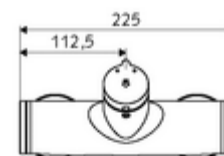

Technical data

- Running time: 5 - 30 s
- Max. operating temperature: 70 °C (80 °C for thermal disinfection)
- Material: Housing Brass, conform to German drinking water regulations
- Surface: Chrome
- Connection: 2x DN 15 G 1/2 AG
- Outlet: DN 15 G 1/2 AG (top)
- Certificates: PA-IX 38241/IB, Belgaqua
- Noise class: I
- Flow class: B

Delivery data

- Weight: 3,75 kg/Piece
- Packing unit: 1

Recommended associated articles

S-connecting with isolating valve	Article no: 23 775 00 99	
	Article no: 29 239 00 99	or
	Article no: 29 240 00 99	or