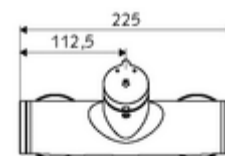

Technical data

- Running time: 5 - 30 s
- Max. operating temperature: 70 °C (80 °C for thermal disinfection)
- Material: Housing Brass, conform to German drinking water regulations
- Surface: Chrome
- Connection: 2x DN 15 G 1/2 AG
- Outlet: DN 15 G 1/2 AG (top)
- Certificates: PA-IX 38241/IB, Belgaqua
- Noise class: I
- Flow class: B

Delivery data

- Weight: 3,75 kg/Piece
- Packing unit: 1

Recommended associated articles

S-connecting with isolating valve	Article no: 23 775 00 99	
	Article no: 29 239 00 99	or
	Article no: 29 240 00 99	or