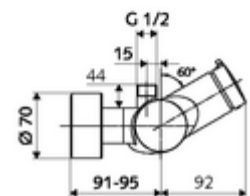

Article number: 01 601 06 99

Exposed shower tap VITUS VD -SC-M / o Mixed water

Manual actuation with automatic closing. Easy flow time adjustment. Shower connection at top.

Scope of delivery

- Self-closing exposed shower tap
  - SC-M self-closing button
  - Self-closing cartridge SC II with hot water restrictor
  - 2 backflow preventers (EN 1717: EB-type)
- 2 S-connections and rosettes (depth-adjustable)

Technical data

- Running time: 5 - 30 s
- Max. operating temperature: 70 °C (80 °C for thermal disinfection)
- Material: Housing Brass, conform to German drinking water regulations
- Surface: Chrome
- Connection: 2x DN 15 G 1/2 AG
- Outlet: DN 15 G 1/2 AG (top)
- Certificates: PA-IX 38241/IB, Belgaqua
- Noise class: I
- Flow class: B

Delivery data

- Weight: 3,75 kg/Piece
- Packing unit: 1

Recommended associated articles

S-connecting with isolating valve	Article no: 23 775 00 99	
	Article no: 29 239 00 99	or
	Article no: 29 240 00 99	or

For concealed shower head connection

Outlet elbow VITUS DN 15	Article no: 25 667 06 99	or
Outlet elbow VITUS DN 15	Article no: 25 668 06 99	or
Shower head COMFORT Flex	Article no: 01 821 06 99	or
Low aerosol shower head	Article no: 01 814 06 99	or

For exposed shower head connection

Exposed pipe set VITUS	Article no: 25 666 06 99
Exposed shower head COMFORT	Article no: 01 846 06 99