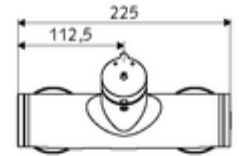

Delivery data

- Weight: 3,75 kg/Piece
- Packing unit: 1

Recommended associated articles

S-connecting with isolating valve	Article no: 23 775 00 99	
	Article no: 29 239 00 99	or
	Article no: 29 240 00 99	or