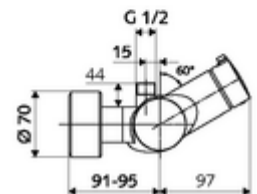

Article number: 01 602 06 99

Exposed shower tap VITUS VD open/close-T / O

Mixed water, ThermoProtect thermostat

Manual open/closed actuation. Shower connection at top.

Scope of delivery

- Open/closed exposed shower tap
  - Operating button open/close
  - ThermoProtect thermostat, conform to EN 1111, unlockable/lockable temperature lock at 38 °C, anti-scalding protection if cold water supply fails
  - Open/closed ceramic cartridge
  - 2 backflow preventers (EN 1717: EB-type)
- 2 S-connections and rosettes (depth-adjustable)

Technical data

- Max. operating temperature: 70 °C (80 °C for thermal disinfection)
- Material: Housing Brass, conform to German drinking water regulations
- Surface: Chrome
- Connection: 2x DN 15 G 1/2 AG
- Outlet: DN 15 G 1/2 AG (top)
- Certificates: PA-IX 38240/IB, Belgaqua
- Noise class: I
- Flow class: B

Delivery data

- Weight: 4,18 kg/Piece
- Packing unit: 1

Recommended associated articles

S-connecting with isolating valve	Article no: 23 775 00 99	
	Article no: 29 239 00 99	or
	Article no: 29 240 00 99	or

For concealed shower head connection

Outlet elbow VITUS DN 15	Article no: 25 667 06 99	or
Outlet elbow VITUS DN 15	Article no: 25 668 06 99	or
Shower head COMFORT Flex	Article no: 01 821 06 99	or
Low aerosol shower head	Article no: 01 814 06 99	or

For exposed shower head connection

Exposed pipe set VITUS	Article no: 25 666 06 99
Exposed shower head COMFORT	Article no: 01 846 06 99