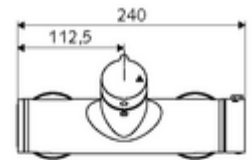

Delivery data

- Weight: 4,18 kg/Piece
- Packing unit: 1

Recommended associated articles

S-connecting with isolating valve	Article no: 23 775 00 99	
	Article no: 29 239 00 99	or
	Article no: 29 240 00 99	or