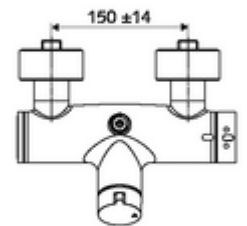

Article number: 01 602 06 99

Exposed shower tap VITUS VD open/close-T / O

Mixed water, ThermoProtect thermostat

Manual open/closed actuation. Shower connection at top.

Scope of delivery

- Open/closed exposed shower tap
 - Operating button open/close
 - ThermoProtect thermostat, conform to EN 1111, unlockable/lockable temperature lock at 38 °C, anti-scalding protection if cold water supply fails
 - Open/closed ceramic cartridge
 - 2 backflow preventers (EN 1717: EB-type)
- 2 S-connections and rosettes (depth-adjustable)

Technical data

- Max. operating temperature: 70 °C (80 °C for thermal disinfection)
- Material: Housing Brass, conform to German drinking water regulations
- Surface: Chrome
- Connection: 2x DN 15 G 1/2 AG
- Outlet: DN 15 G 1/2 AG (top)
- Certificates: PA-IX 38240/IB, Belgaqua
- Noise class: I
- Flow class: B

Delivery data

- Weight: 4,18 kg/Piece
- Packing unit: 1

Recommended associated articles

S-connecting with isolating valve	Article no: 23 775 00 99	
	Article no: 29 239 00 99	or
	Article no: 29 240 00 99	or