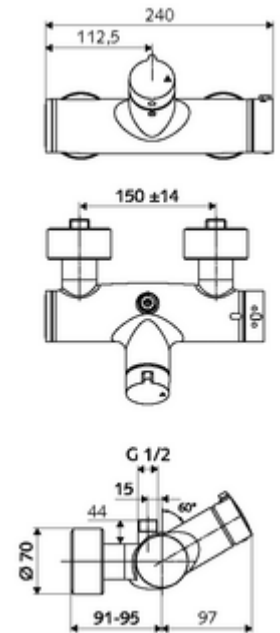

Article number: 01 602 06 99

Exposed shower tap VITUS VD open/close-T / O

Mixed water, ThermoProtect thermostat

Manual open/closed actuation. Shower connection at top.

Scope of delivery

- Open/closed exposed shower tap
 - Operating button open/close
 - ThermoProtect thermostat, conform to EN 1111, unlockable/lockable temperature lock at 38 °C, anti-scalding protection if cold water supply fails
 - Open/closed ceramic cartridge
 - 2 backflow preventers (EN 1717: EB-type)
- 2 S-connections and rosettes (depth-adjustable)

Technical data

- Max. operating temperature: 70 °C (80 °C for thermal disinfection)
- Material: Housing Brass, conform to German drinking water regulations
- Surface: Chrome
- Connection: 2x DN 15 G 1/2 AG
- Outlet: DN 15 G 1/2 AG (top)
- Certificates: PA-IX 38240/IB, Belgaqua
- Noise class: I
- Flow class: B

Delivery data

- Weight: 4,18 kg/Piece
- Packing unit: 1

Recommended associated articles

S-connecting with isolating valve	Article no: 23 775 00 99	
	Article no: 29 239 00 99	or
	Article no: 29 240 00 99	or
<u>For concealed shower head connection</u>		
Outlet elbow VITUS DN 15	Article no: 25 667 06 99	or
Outlet elbow VITUS DN 15	Article no: 25 668 06 99	or
Shower head COMFORT Flex	Article no: 01 821 06 99	or
Low aerosol shower head	Article no: 01 814 06 99	or
<u>For exposed shower head connection</u>		
Exposed pipe set VITUS	Article no: 25 666 06 99	
Exposed shower head COMFORT	Article no: 01 846 06 99	