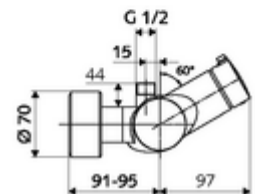

Article number: 01 602 06 99

Exposed shower tap VITUS VD open/close-T / O

Mixed water, ThermoProtect thermostat

Manual open/closed actuation. Shower connection at top.

Scope of delivery

- Open/closed exposed shower tap
  - Operating button open/close
  - ThermoProtect thermostat, conform to EN 1111, unlockable/lockable temperature lock at 38 °C, anti-scalding protection if cold water supply fails
  - Open/closed ceramic cartridge
  - 2 backflow preventers (EN 1717: EB-type)
- 2 S-connections and rosettes (depth-adjustable)

Technical data

- Max. operating temperature: 70 °C (80 °C for thermal disinfection)
- Material: Housing Brass, conform to German drinking water regulations
- Surface: Chrome
- Connection: 2x DN 15 G 1/2 AG
- Outlet: DN 15 G 1/2 AG (top)
- Certificates: PA-IX 38240/IB, Belgaqua
- Noise class: I
- Flow class: B

Delivery data

- Weight: 4,18 kg/Piece
- Packing unit: 1

Recommended associated articles

S-connecting with isolating valve	Article no: 23 775 00 99	
	Article no: 29 239 00 99	or
	Article no: 29 240 00 99	or

For concealed shower head connection

Outlet elbow VITUS DN 15	Article no: 25 667 06 99	or
Outlet elbow VITUS DN 15	Article no: 25 668 06 99	or
Shower head COMFORT Flex	Article no: 01 821 06 99	or
Low aerosol shower head	Article no: 01 814 06 99	or

For exposed shower head connection

Exposed pipe set VITUS	Article no: 25 666 06 99
Exposed shower head COMFORT	Article no: 01 846 06 99