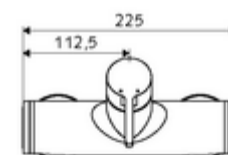

Article number: 01 603 06 99

Exposed shower tap VITUS VD -EH-M / o Mixed water

Manual open/closed actuation. Shower connection at top.

Scope of delivery

- Single-lever exposed shower tap
  - Single-lever mixer
  - Single-lever mixing ceramic cartridge with hot water and flow restrictor
- 2 backflow preventers (EN 1717: EB-type)
- 2 S-connections and rosettes (depth-adjustable)

Technical data

- Max. operating temperature: 70 °C (80 °C for thermal disinfection)
- Material: Housing Brass, conform to German drinking water regulations
- Surface: Chrome
- Connection: 2x DN 15 G 1/2 AG
- Outlet: DN 15 G 1/2 AG (top)
- Certificates: PA-IX 38242/IB, Belgaqua
- Noise class: I
- Flow class: B

Delivery data

- Weight: 3,95 kg/Piece
- Packing unit: 1

Recommended associated articles

S-connecting with isolating valve	Article no: 23 775 00 99	
	Article no: 29 239 00 99	or
	Article no: 29 240 00 99	or

For concealed shower head connection

Outlet elbow VITUS DN 15	Article no: 25 667 06 99	or
Outlet elbow VITUS DN 15	Article no: 25 668 06 99	or
Shower head COMFORT Flex	Article no: 01 821 06 99	or
Low aerosol shower head	Article no: 01 814 06 99	or

For exposed shower head connection

Exposed pipe set VITUS	Article no: 25 666 06 99
Exposed shower head COMFORT	Article no: 01 846 06 99