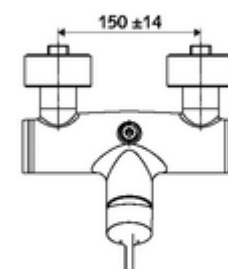

Article number: 01 603 06 99

Exposed shower tap VITUS VD -EH-M / o Mixed water

Manual open/closed actuation. Shower connection at top.

Scope of delivery

- Single-lever exposed shower tap
  - Single-lever mixer
  - Single-lever mixing ceramic cartridge with hot water and flow restrictor
- 2 backflow preventers (EN 1717: EB-type)
- 2 S-connections and rosettes (depth-adjustable)

Technical data

- Max. operating temperature: 70 °C (80 °C for thermal disinfection)
- Material: Housing Brass, conform to German drinking water regulations
- Surface: Chrome
- Connection: 2x DN 15 G 1/2 AG
- Outlet: DN 15 G 1/2 AG (top)
- Certificates: PA-IX 38242/IB, Belgaqua
- Noise class: I
- Flow class: B

Delivery data

- Weight: 3,95 kg/Piece
- Packing unit: 1

Recommended associated articles

S-connecting with isolating valve	Article no: 23 775 00 99	
	Article no: 29 239 00 99	or
	Article no: 29 240 00 99	or

For concealed shower head connection

Outlet elbow VITUS DN 15	Article no: 25 667 06 99	or
Outlet elbow VITUS DN 15	Article no: 25 668 06 99	or
Shower head COMFORT Flex	Article no: 01 821 06 99	or
Low aerosol shower head	Article no: 01 814 06 99	or

For exposed shower head connection

Exposed pipe set VITUS	Article no: 25 666 06 99
Exposed shower head COMFORT	Article no: 01 846 06 99