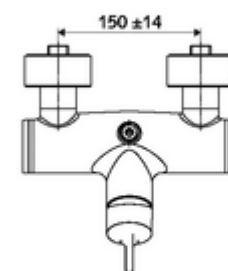

Article number: 01 603 06 99

Exposed shower tap VITUS VD -EH-M / o Mixed water

Manual open/closed actuation. Shower connection at top.

Scope of delivery

- Single-lever exposed shower tap
 - Single-lever mixer
 - Single-lever mixing ceramic cartridge with hot water and flow restrictor
- 2 backflow preventers (EN 1717: EB-type)
- 2 S-connections and rosettes (depth-adjustable)

Technical data

- Max. operating temperature: 70 °C (80 °C for thermal disinfection)
- Material: Housing Brass, conform to German drinking water regulations
- Surface: Chrome
- Connection: 2x DN 15 G 1/2 AG
- Outlet: DN 15 G 1/2 AG (top)
- Certificates: PA-IX 38242/IB, Belgaqua
- Noise class: I
- Flow class: B

Delivery data

- Weight: 3,95 kg/Piece
- Packing unit: 1

Recommended associated articles

S-connecting with isolating valve	Article no: 23 775 00 99	
	Article no: 29 239 00 99	or
	Article no: 29 240 00 99	or