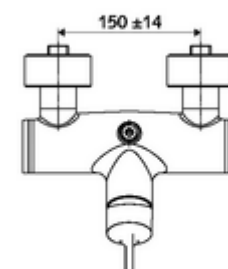

Article number: 01 603 06 99

Exposed shower tap VITUS VD -EH-M / o Mixed water

Manual open/closed actuation. Shower connection at top.

Scope of delivery

- Single-lever exposed shower tap
 - Single-lever mixer
 - Single-lever mixing ceramic cartridge with hot water and flow restrictor
- 2 backflow preventers (EN 1717: EB-type)
- 2 S-connections and rosettes (depth-adjustable)

Technical data

- Max. operating temperature: 70 °C (80 °C for thermal disinfection)
- Material: Housing Brass, conform to German drinking water regulations
- Surface: Chrome
- Connection: 2x DN 15 G 1/2 AG
- Outlet: DN 15 G 1/2 AG (top)
- Certificates: PA-IX 38242/IB, Belgaqua
- Noise class: I
- Flow class: B

Delivery data

- Weight: 3,95 kg/Piece
- Packing unit: 1

Recommended associated articles

S-connecting with isolating valve	Article no: 23 775 00 99	
	Article no: 29 239 00 99	or
	Article no: 29 240 00 99	or