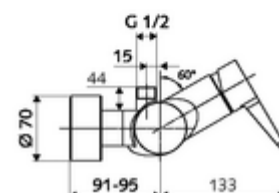

Article number: 01 603 06 99

Exposed shower tap VITUS VD -EH-M / o Mixed water

Manual open/closed actuation. Shower connection at top.

Scope of delivery

- Single-lever exposed shower tap
  - Single-lever mixer
  - Single-lever mixing ceramic cartridge with hot water and flow restrictor
- 2 backflow preventers (EN 1717: EB-type)
- 2 S-connections and rosettes (depth-adjustable)

Technical data

- Max. operating temperature: 70 °C (80 °C for thermal disinfection)
- Material: Housing Brass, conform to German drinking water regulations
- Surface: Chrome
- Connection: 2x DN 15 G 1/2 AG
- Outlet: DN 15 G 1/2 AG (top)
- Certificates: PA-IX 38242/IB, Belgaqua
- Noise class: I
- Flow class: B

Delivery data

- Weight: 3,95 kg/Piece
- Packing unit: 1

Recommended associated articles

S-connecting with isolating valve	Article no: 23 775 00 99	
	Article no: 29 239 00 99	or
	Article no: 29 240 00 99	or

For concealed shower head connection

Outlet elbow VITUS DN 15	Article no: 25 667 06 99	or
Outlet elbow VITUS DN 15	Article no: 25 668 06 99	or
Shower head COMFORT Flex	Article no: 01 821 06 99	or
Low aerosol shower head	Article no: 01 814 06 99	or

For exposed shower head connection

Exposed pipe set VITUS	Article no: 25 666 06 99
Exposed shower head COMFORT	Article no: 01 846 06 99