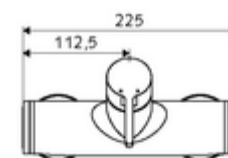

Article number: 01 603 06 99

Exposed shower tap VITUS VD -EH-M / o Mixed water

Manual open/closed actuation. Shower connection at top.

Scope of delivery

- Single-lever exposed shower tap
  - Single-lever mixer
  - Single-lever mixing ceramic cartridge with hot water and flow restrictor
- 2 backflow preventers (EN 1717: EB-type)
- 2 S-connections and rosettes (depth-adjustable)

Technical data

- Max. operating temperature: 70 °C (80 °C for thermal disinfection)
- Material: Housing Brass, conform to German drinking water regulations
- Surface: Chrome
- Connection: 2x DN 15 G 1/2 AG
- Outlet: DN 15 G 1/2 AG (top)
- Certificates: PA-IX 38242/IB, Belgaqua
- Noise class: I
- Flow class: B

Delivery data

- Weight: 3,95 kg/Piece
- Packing unit: 1

Recommended associated articles

S-connecting with isolating valve	Article no: 23 775 00 99	
	Article no: 29 239 00 99	or
	Article no: 29 240 00 99	or

For concealed shower head connection

Outlet elbow VITUS DN 15	Article no: 25 667 06 99	or
Outlet elbow VITUS DN 15	Article no: 25 668 06 99	or
Shower head COMFORT Flex	Article no: 01 821 06 99	or
Low aerosol shower head	Article no: 01 814 06 99	or

For exposed shower head connection

Exposed pipe set VITUS	Article no: 25 666 06 99
Exposed shower head COMFORT	Article no: 01 846 06 99