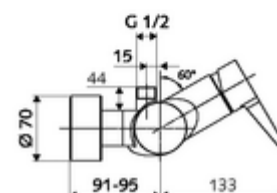

Article number: 01 603 06 99

Exposed shower tap VITUS VD -EH-M / o Mixed water

Manual open/closed actuation. Shower connection at top.

Scope of delivery

- Single-lever exposed shower tap
  - Single-lever mixer
  - Single-lever mixing ceramic cartridge with hot water and flow restrictor
- 2 backflow preventers (EN 1717: EB-type)
- 2 S-connections and rosettes (depth-adjustable)

Technical data

- Max. operating temperature: 70 °C (80 °C for thermal disinfection)
- Material: Housing Brass, conform to German drinking water regulations
- Surface: Chrome
- Connection: 2x DN 15 G 1/2 AG
- Outlet: DN 15 G 1/2 AG (top)
- Certificates: PA-IX 38242/IB, Belgaqua
- Noise class: I
- Flow class: B

Delivery data

- Weight: 3,95 kg/Piece
- Packing unit: 1

Recommended associated articles

S-connecting with isolating valve	Article no: 23 775 00 99	
	Article no: 29 239 00 99	or
	Article no: 29 240 00 99	or

For concealed shower head connection

Outlet elbow VITUS DN 15	Article no: 25 667 06 99	or
Outlet elbow VITUS DN 15	Article no: 25 668 06 99	or
Shower head COMFORT Flex	Article no: 01 821 06 99	or
Low aerosol shower head	Article no: 01 814 06 99	or

For exposed shower head connection

Exposed pipe set VITUS	Article no: 25 666 06 99
Exposed shower head COMFORT	Article no: 01 846 06 99