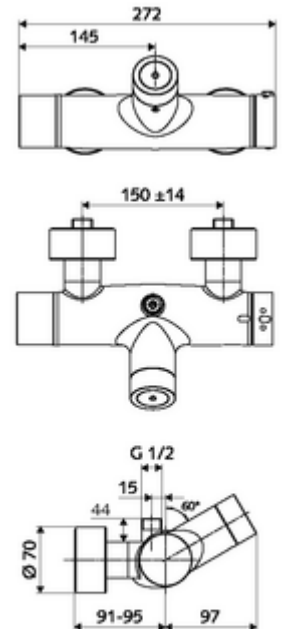

Scope of delivery

- Electronic self-closing exposed shower tap
 - ThermoProtect thermostat, conform to EN 1111, unlockable/lockable temperature lock at 38 °C, anti-scalding protection if cold water supply fails
 - CVD-Touch electronics, programmable, IP65 protection against low-pressure water jets
 - 6 V solenoid valve with pre-filter
 - 2 backflow preventers (EN 1717: EB-type)
 - 6 V battery compartment (integrated)
- 4x AA alkaline battery 1.5 V
- 2 S-connections and rosettes (depth-adjustable)

Delivery data

- Weight: 4,35 kg/Piece
- Packing unit: 1

Recommended associated articles

S-connecting with isolating valve	Article no: 23 775 00 99	
	Article no: 29 239 00 99	or
	Article no: 29 240 00 99	or
<u>For concealed shower head connection</u>		
Outlet elbow VITUS DN 15	Article no: 25 668 06 99	or