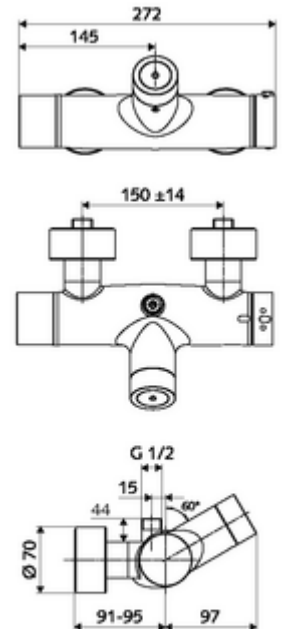

Delivery data

- Weight: 4,35 kg/Piece
- Packing unit: 1

Recommended associated articles

S-connecting with isolating valve	Article no: 23 775 00 99	
	Article no: 29 239 00 99	or
	Article no: 29 240 00 99	or
<u>For concealed shower head connection</u>		
Outlet elbow VITUS DN 15	Article no: 25 668 06 99	or