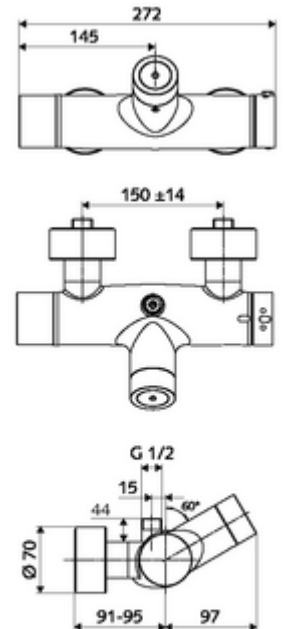

Scope of delivery

- Electronic self-closing exposed shower tap
 - ThermoProtect thermostat, conform to EN 1111, unlockable/lockable temperature lock at 38 °C, anti-scalding protection if cold water supply fails
 - CVD-Touch electronics, programmable, IP65 protection against low-pressure water jets
 - 6 V solenoid valve with pre-filter
 - 2 backflow preventers (EN 1717: EB-type)
 - 6 V battery compartment (integrated)
- 4x AA alkaline battery 1.5 V
- 2 S-connections and rosettes (depth-adjustable)

Delivery data

- Weight: 4,35 kg/Piece
- Packing unit: 1

Recommended associated articles

| | | |
|---|--------------------------|----|
| S-connecting with isolating valve | Article no: 23 775 00 99 | |
| | Article no: 29 239 00 99 | or |
| | Article no: 29 240 00 99 | or |
| <u>For concealed shower head connection</u> | | |
| Outlet elbow VITUS DN 15 | Article no: 25 668 06 99 | or |