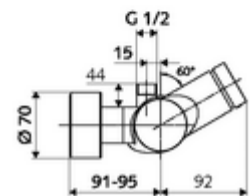

Technical data

- Running time: 5 - 30 s
- Max. operating temperature: 70 °C (80 °C for thermal disinfection)
- Material: Housing Brass, conform to German drinking water regulations
- Surface: Chrome
- Connection: 2x DN 15 G 1/2 AG
- Outlet: DN 15 G 1/2 AG (top)
- Certificates: PA-IX 28574/IB, DVGW, Belgaqua
- Noise class: I
- Flow class: B

Delivery data

- Weight: 4,04 kg/Piece
- Packing unit: 1

Recommended associated articles

S-connecting with isolating valve	Article no: 23 775 00 99	
	Article no: 29 239 00 99	or
	Article no: 29 240 00 99	or
<u>For concealed shower head connection</u>		
Outlet elbow VITUS DN 15	Article no: 25 667 06 99	or
Outlet elbow VITUS DN 15	Article no: 25 668 06 99	or
Shower head COMFORT Flex	Article no: 01 821 06 99	or
Low aerosol shower head	Article no: 01 814 06 99	or
<u>For exposed shower head connection</u>		
Exposed pipe set VITUS	Article no: 25 666 06 99	
Exposed shower head COMFORT	Article no: 01 846 06 99	