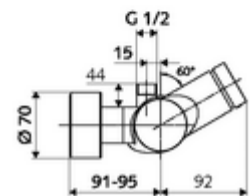

Article number: 01 605 06 99

Exposed shower tap VITUS VD -SC-T /o Mixed water, ThermoProtect thermostat

Manual actuation with automatic closing. Easy flow time adjustment. Shower connection at top.

Scope of delivery

- Self-closing exposed shower tap
  - SC self-closing button
  - ThermoProtect thermostat, conform to EN 1111, unlockable/lockable temperature lock at 38 °C, anti-scalding protection if cold water supply fails
  - Self-closing cartridge SC II
  - Valve (mechanical) for thermal disinfection (according to DVGW worksheet W 551)
  - 2 backflow preventers (EN 1717: EB-type)
- 2 S-connections and rosettes (depth-adjustable)

Technical data

- Running time: 5 - 30 s
- Max. operating temperature: 70 °C (80 °C for thermal disinfection)
- Material: Housing Brass, conform to German drinking water regulations
- Surface: Chrome
- Connection: 2x DN 15 G 1/2 AG
- Outlet: DN 15 G 1/2 AG (top)
- Certificates: PA-IX 28574/IB, DVGW, Belgaqua
- Noise class: I
- Flow class: B

Delivery data

- Weight: 4,04 kg/Piece
- Packing unit: 1

Recommended associated articles

S-connecting with isolating valve	Article no: 23 775 00 99	
	Article no: 29 239 00 99	or
	Article no: 29 240 00 99	or
<u>For concealed shower head connection</u>		
Outlet elbow VITUS DN 15	Article no: 25 667 06 99	or
Outlet elbow VITUS DN 15	Article no: 25 668 06 99	or
Shower head COMFORT Flex	Article no: 01 821 06 99	or
Low aerosol shower head	Article no: 01 814 06 99	or
<u>For exposed shower head connection</u>		
Exposed pipe set VITUS	Article no: 25 666 06 99	
Exposed shower head COMFORT	Article no: 01 846 06 99