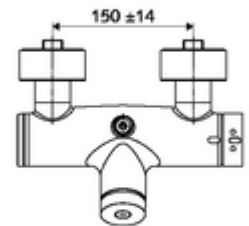

Technical data

- Running time: 5 - 30 s
- Max. operating temperature: 70 °C (80 °C for thermal disinfection)
- Material: Housing Brass, conform to German drinking water regulations
- Surface: Chrome
- Connection: 2x DN 15 G 1/2 AG
- Outlet: DN 15 G 1/2 AG (top)
- Certificates: PA-IX 28574/IB, DVGW, Belgaqua
- Noise class: I
- Flow class: B

Delivery data

- Weight: 4,04 kg/Piece
- Packing unit: 1

Recommended associated articles

S-connecting with isolating valve	Article no: 23 775 00 99	
	Article no: 29 239 00 99	or
	Article no: 29 240 00 99	or