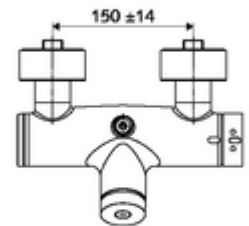

Technical data

- Running time: 5 - 30 s
- Max. operating temperature: 70 °C (80 °C for thermal disinfection)
- Material: Housing Brass, conform to German drinking water regulations
- Surface: Chrome
- Connection: 2x DN 15 G 1/2 AG
- Outlet: DN 15 G 1/2 AG (top)
- Certificates: PA-IX 28574/IB, DVGW, Belgaqua
- Noise class: I
- Flow class: B

Delivery data

- Weight: 4,04 kg/Piece
- Packing unit: 1

Recommended associated articles

S-connecting with isolating valve	Article no: 23 775 00 99	
	Article no: 29 239 00 99	or
	Article no: 29 240 00 99	or
<u>For concealed shower head connection</u>		
Outlet elbow VITUS DN 15	Article no: 25 667 06 99	or
Outlet elbow VITUS DN 15	Article no: 25 668 06 99	or
Shower head COMFORT Flex	Article no: 01 821 06 99	or
Low aerosol shower head	Article no: 01 814 06 99	or
<u>For exposed shower head connection</u>		
Exposed pipe set VITUS	Article no: 25 666 06 99	
Exposed shower head COMFORT	Article no: 01 846 06 99	