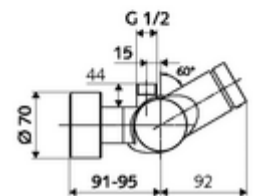

Article number: 01 605 06 99

Exposed shower tap VITUS VD -SC-T /o Mixed water, ThermoProtect thermostat

Manual actuation with automatic closing. Easy flow time adjustment. Shower connection at top.

Scope of delivery

- Self-closing exposed shower tap
  - SC self-closing button
  - ThermoProtect thermostat, conform to EN 1111, unlockable/lockable temperature lock at 38 °C, anti-scalding protection if cold water supply fails
  - Self-closing cartridge SC II
  - Valve for carrying out manual thermal disinfection (in accordance with DVGW worksheet W 551)
    - 2 backflow preventers (EN 1717: EB-type)
- 2 S-connections and rosettes (depth-adjustable)

Technical data

- Running time: 5 - 30 s
- Max. operating temperature: 70 °C (80 °C for thermal disinfection)
- Material: Housing Brass, conform to German drinking water regulations
- Surface: Chrome
- Connection: 2x DN 15 G 1/2 AG
- Outlet: DN 15 G 1/2 AG (top)
- Certificates: PA-IX 28574/IB, DVGW, Belgaqua
- Noise class: I
- Flow class: B

Delivery data

- Weight: 4,04 kg/Piece
- Packing unit: 1

Recommended associated articles

S-connecting with isolating valve	Article no: 23 775 00 99	
	Article no: 29 239 00 99	or
	Article no: 29 240 00 99	or

For concealed shower head connection

Outlet elbow VITUS DN 15	Article no: 25 667 06 99	or
Outlet elbow VITUS DN 15	Article no: 25 668 06 99	or
Shower head COMFORT Flex	Article no: 01 821 06 99	or
Low aerosol shower head	Article no: 01 814 06 99	or

For exposed shower head connection

Exposed pipe set VITUS	Article no: 25 666 06 99
Exposed shower head COMFORT	Article no: 01 846 06 99