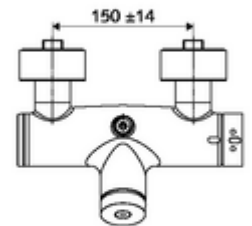

Technical data

- Running time: 5 - 30 s
- Max. operating temperature: 70 °C (80 °C for thermal disinfection)
- Material: Housing Brass, conform to German drinking water regulations
- Surface: Chrome
- Connection: 2x DN 15 G 1/2 AG
- Outlet: DN 15 G 1/2 AG (top)
- Certificates: PA-IX 28574/IB, DVGW, Belgaqua
- Noise class: I
- Flow class: B

Delivery data

- Weight: 4,04 kg/Piece
- Packing unit: 1

Recommended associated articles

| | | |
|-----------------------------------|--------------------------|----|
| S-connecting with isolating valve | Article no: 23 775 00 99 | |
| | Article no: 29 239 00 99 | or |
| | Article no: 29 240 00 99 | or |

For concealed shower head connection

| | | |
|--------------------------|--------------------------|----|
| Outlet elbow VITUS DN 15 | Article no: 25 667 06 99 | or |
| Outlet elbow VITUS DN 15 | Article no: 25 668 06 99 | or |
| Shower head COMFORT Flex | Article no: 01 821 06 99 | or |
| Low aerosol shower head | Article no: 01 814 06 99 | or |