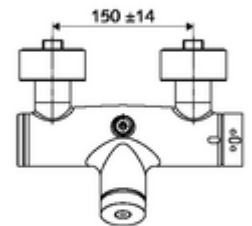

Technical data

- Running time: 5 - 30 s
- Max. operating temperature: 70 °C (80 °C for thermal disinfection)
- Material: Housing Brass, conform to German drinking water regulations
- Surface: Chrome
- Connection: 2x DN 15 G 1/2 AG
- Outlet: DN 15 G 1/2 AG (top)
- Certificates: PA-IX 28574/IB, DVGW, Belgaqua
- Noise class: I
- Flow class: B

Delivery data

- Weight: 4,04 kg/Piece
- Packing unit: 1

Recommended associated articles

S-connecting with isolating valve	Article no: 23 775 00 99	
	Article no: 29 239 00 99	or
	Article no: 29 240 00 99	or