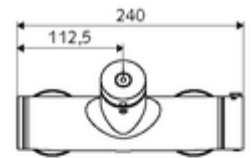

Article number: 01 605 06 99

Exposed shower tap VITUS VD -SC-T /o Mixed water, ThermoProtect thermostat

Manual actuation with automatic closing. Easy flow time adjustment. Shower connection at top.

Scope of delivery

- Self-closing exposed shower tap
  - SC self-closing button
  - ThermoProtect thermostat, conform to EN 1111, unlockable/lockable temperature lock at 38 °C, anti-scalding protection if cold water supply fails
  - Self-closing cartridge SC II
  - Valve for carrying out manual thermal disinfection (in accordance with DVGW worksheet W 551)
    - 2 backflow preventers (EN 1717: EB-type)
- 2 S-connections and rosettes (depth-adjustable)

Technical data

- Running time: 5 - 30 s
- Max. operating temperature: 70 °C (80 °C for thermal disinfection)
- Material: Housing Brass, conform to German drinking water regulations
- Surface: Chrome
- Connection: 2x DN 15 G 1/2 AG
- Outlet: DN 15 G 1/2 AG (top)
- Certificates: PA-IX 28574/IB, DVGW, Belgaqua
- Noise class: I
- Flow class: B

Delivery data

- Weight: 4,04 kg/Piece
- Packing unit: 1

Recommended associated articles

S-connecting with isolating valve	Article no: 23 775 00 99	
	Article no: 29 239 00 99	or
	Article no: 29 240 00 99	or

For concealed shower head connection

Outlet elbow VITUS DN 15	Article no: 25 667 06 99	or
Outlet elbow VITUS DN 15	Article no: 25 668 06 99	or
Shower head COMFORT Flex	Article no: 01 821 06 99	or
Low aerosol shower head	Article no: 01 814 06 99	or

For exposed shower head connection

Exposed pipe set VITUS	Article no: 25 666 06 99
Exposed shower head COMFORT	Article no: 01 846 06 99