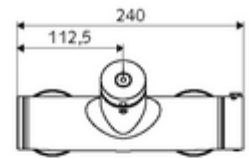

Technical data

- Running time: 5 - 30 s
- Max. operating temperature: 70 °C (80 °C for thermal disinfection)
- Material: Housing Brass, conform to German drinking water regulations
- Surface: Chrome
- Connection: 2x DN 15 G 1/2 AG
- Outlet: DN 15 G 1/2 AG (top)
- Certificates: PA-IX 28574/IB, DVGW, Belgaqua
- Noise class: I
- Flow class: B

Delivery data

- Weight: 4,04 kg/Piece
- Packing unit: 1

Recommended associated articles

S-connecting with isolating valve	Article no: 23 775 00 99	
	Article no: 29 239 00 99	or
	Article no: 29 240 00 99	or
<u>For concealed shower head connection</u>		
Outlet elbow VITUS DN 15	Article no: 25 667 06 99	or
Outlet elbow VITUS DN 15	Article no: 25 668 06 99	or
Shower head COMFORT Flex	Article no: 01 821 06 99	or
Low aerosol shower head	Article no: 01 814 06 99	or
<u>For exposed shower head connection</u>		
Exposed pipe set VITUS	Article no: 25 666 06 99	
Exposed shower head COMFORT	Article no: 01 846 06 99	