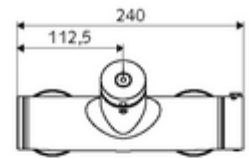

Article number: 01 605 06 99

Exposed shower tap VITUS VD -SC-T /o Mixed water, ThermoProtect thermostat

Manual actuation with automatic closing. Easy flow time adjustment. Shower connection at top.

Scope of delivery

- Self-closing exposed shower tap
  - SC self-closing button
  - ThermoProtect thermostat, conform to EN 1111, unlockable/lockable temperature lock at 38 °C, anti-scalding protection if cold water supply fails
  - Self-closing cartridge SC II
  - Valve (mechanical) for thermal disinfection (according to DVGW worksheet W 551)
  - 2 backflow preventers (EN 1717: EB-type)
- 2 S-connections and rosettes (depth-adjustable)

Technical data

- Running time: 5 - 30 s
- Max. operating temperature: 70 °C (80 °C for thermal disinfection)
- Material: Housing Brass, conform to German drinking water regulations
- Surface: Chrome
- Connection: 2x DN 15 G 1/2 AG
- Outlet: DN 15 G 1/2 AG (top)
- Certificates: PA-IX 28574/IB, DVGW, Belgaqua
- Noise class: I
- Flow class: B

Delivery data

- Weight: 4,04 kg/Piece
- Packing unit: 1

Recommended associated articles

S-connecting with isolating valve	Article no: 23 775 00 99	
	Article no: 29 239 00 99	or
	Article no: 29 240 00 99	or
<u>For concealed shower head connection</u>		
Outlet elbow VITUS DN 15	Article no: 25 667 06 99	or
Outlet elbow VITUS DN 15	Article no: 25 668 06 99	or
Shower head COMFORT Flex	Article no: 01 821 06 99	or
Low aerosol shower head	Article no: 01 814 06 99	or
<u>For exposed shower head connection</u>		
Exposed pipe set VITUS	Article no: 25 666 06 99	
Exposed shower head COMFORT	Article no: 01 846 06 99