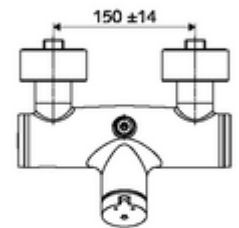

### Scope of delivery

- Self-closing exposed shower tap
  - SC-M self-closing button
  - Self-closing cartridge SC II with hot water restrictor
  - Valve (mechanical) for thermal disinfection (according to DVGW worksheet W 551)
  - 2 backflow preventers (EN 1717: EB-type)
- 2 S-connections and rosettes (depth-adjustable)

### Technical data

- Running time: 5 - 30 s
- Max. operating temperature: 70 °C (80 °C for thermal disinfection)
- Material: Housing Brass, conform to German drinking water regulations
- Surface: Chrome
- Connection: 2x DN 15 G 1/2 AG
- Outlet: DN 15 G 1/2 AG (top)
- Certificates: PA-IX 38241/IB, Belgaqua
- Noise class: I
- Flow class: B

### Delivery data

- Weight: 3,78 kg/Piece
- Packing unit: 1