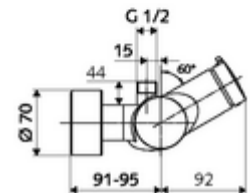

Article number: 01 606 06 99

Exposed shower tap VITUS VD -SC-M / o Mixed water

Manual actuation with automatic closing. Easy flow time adjustment. Shower connection at top.

Scope of delivery

- Self-closing exposed shower tap
  - SC-M self-closing button
  - Self-closing cartridge SC II with hot water restrictor
  - Valve for carrying out manual thermal disinfection (in accordance with DVGW worksheet W 551)
  - 2 backflow preventers (EN 1717: EB-type)
- 2 S-connections and rosettes (depth-adjustable)

Technical data

- Running time: 5 - 30 s
- Max. operating temperature: 70 °C (80 °C for thermal disinfection)
- Material: Housing Brass, conform to German drinking water regulations
- Surface: Chrome
- Connection: 2x DN 15 G 1/2 AG
- Outlet: DN 15 G 1/2 AG (top)
- Certificates: PA-IX 38241/IB, Belgaqua
- Noise class: I
- Flow class: B

Delivery data

- Weight: 3,78 kg/Piece
- Packing unit: 1

Recommended associated articles

S-connecting with isolating valve	Article no: 23 775 00 99	
	Article no: 29 239 00 99	or
	Article no: 29 240 00 99	or
<u>For concealed shower head connection</u>		
Outlet elbow VITUS DN 15	Article no: 25 667 06 99	or
Outlet elbow VITUS DN 15	Article no: 25 668 06 99	or
Shower head COMFORT Flex	Article no: 01 821 06 99	or
Low aerosol shower head	Article no: 01 814 06 99	or
<u>For exposed shower head connection</u>		
Exposed pipe set VITUS	Article no: 25 666 06 99	
Exposed shower head COMFORT	Article no: 01 846 06 99