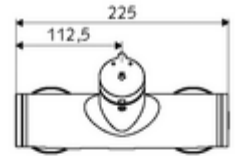

Article number: 01 606 06 99

Exposed shower tap VITUS VD -SC-M / o Mixed water

Manual actuation with automatic closing. Easy flow time adjustment. Shower connection at top.

Scope of delivery

- Self-closing exposed shower tap
  - SC-M self-closing button
  - Self-closing cartridge SC II with hot water restrictor
  - Valve for carrying out manual thermal disinfection (in accordance with DVGW worksheet W 551)
  - 2 backflow preventers (EN 1717: EB-type)
- 2 S-connections and rosettes (depth-adjustable)

Technical data

- Running time: 5 - 30 s
- Max. operating temperature: 70 °C (80 °C for thermal disinfection)
- Material: Housing Brass, conform to German drinking water regulations
- Surface: Chrome
- Connection: 2x DN 15 G 1/2 AG
- Outlet: DN 15 G 1/2 AG (top)
- Certificates: PA-IX 38241/IB, Belgaqua
- Noise class: I
- Flow class: B

Delivery data

- Weight: 3,78 kg/Piece
- Packing unit: 1

Recommended associated articles

S-connecting with isolating valve	Article no: 23 775 00 99	
	Article no: 29 239 00 99	or
	Article no: 29 240 00 99	or
<u>For concealed shower head connection</u>		
Outlet elbow VITUS DN 15	Article no: 25 667 06 99	or
Outlet elbow VITUS DN 15	Article no: 25 668 06 99	or
Shower head COMFORT Flex	Article no: 01 821 06 99	or
Low aerosol shower head	Article no: 01 814 06 99	or
<u>For exposed shower head connection</u>		
Exposed pipe set VITUS	Article no: 25 666 06 99	
Exposed shower head COMFORT	Article no: 01 846 06 99