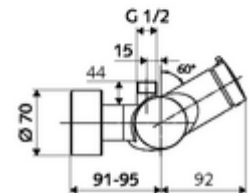

Article number: 01 606 06 99

Exposed shower tap VITUS VD -SC-M / o Mixed water

Manual actuation with automatic closing. Easy flow time adjustment. Shower connection at top.

Scope of delivery

- Self-closing exposed shower tap
  - SC-M self-closing button
  - Self-closing cartridge SC II with hot water restrictor
  - Valve (mechanical) for thermal disinfection (according to DVGW worksheet W 551)
  - 2 backflow preventers (EN 1717: EB-type)
- 2 S-connections and rosettes (depth-adjustable)

Technical data

- Running time: 5 - 30 s
- Max. operating temperature: 70 °C (80 °C for thermal disinfection)
- Material: Housing Brass, conform to German drinking water regulations
- Surface: Chrome
- Connection: 2x DN 15 G 1/2 AG
- Outlet: DN 15 G 1/2 AG (top)
- Certificates: PA-IX 38241/IB, Belgaqua
- Noise class: I
- Flow class: B

Delivery data

- Weight: 3,78 kg/Piece
- Packing unit: 1

Recommended associated articles

S-connecting with isolating valve	Article no: 23 775 00 99	
	Article no: 29 239 00 99	or
	Article no: 29 240 00 99	or
<u>For concealed shower head connection</u>		
Outlet elbow VITUS DN 15	Article no: 25 667 06 99	or
Outlet elbow VITUS DN 15	Article no: 25 668 06 99	or
Shower head COMFORT Flex	Article no: 01 821 06 99	or
Low aerosol shower head	Article no: 01 814 06 99	or
<u>For exposed shower head connection</u>		
Exposed pipe set VITUS	Article no: 25 666 06 99	
Exposed shower head COMFORT	Article no: 01 846 06 99