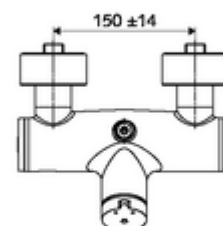

Article number: 01 606 06 99

Exposed shower tap VITUS VD -SC-M / o Mixed water

Manual actuation with automatic closing. Easy flow time adjustment. Shower connection at top.

Scope of delivery

- Self-closing exposed shower tap
 - SC-M self-closing button
 - Self-closing cartridge SC II with hot water restrictor
 - Valve for carrying out manual thermal disinfection (in accordance with DVGW worksheet W 551)
 - 2 backflow preventers (EN 1717: EB-type)
- 2 S-connections and rosettes (depth-adjustable)

Technical data

- Running time: 5 - 30 s
- Max. operating temperature: 70 °C (80 °C for thermal disinfection)
- Material: Housing Brass, conform to German drinking water regulations
- Surface: Chrome
- Connection: 2x DN 15 G 1/2 AG
- Outlet: DN 15 G 1/2 AG (top)
- Certificates: PA-IX 38241/IB, Belgaqua
- Noise class: I
- Flow class: B

Delivery data

- Weight: 3,78 kg/Piece
- Packing unit: 1

Recommended associated articles

S-connecting with isolating valve	Article no: 23 775 00 99	
	Article no: 29 239 00 99	or
	Article no: 29 240 00 99	or