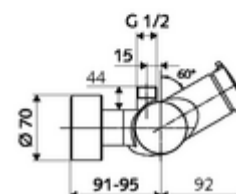

Article number: 01 606 06 99

Exposed shower tap VITUS VD -SC-M / o Mixed water

Manual actuation with automatic closing. Easy flow time adjustment. Shower connection at top.

Scope of delivery

- Self-closing exposed shower tap
  - SC-M self-closing button
  - Self-closing cartridge SC II with hot water restrictor
  - Valve for carrying out manual thermal disinfection (in accordance with DVGW worksheet W 551)
  - 2 backflow preventers (EN 1717: EB-type)
- 2 S-connections and rosettes (depth-adjustable)

Technical data

- Running time: 5 - 30 s
- Max. operating temperature: 70 °C (80 °C for thermal disinfection)
- Material: Housing Brass, conform to German drinking water regulations
- Surface: Chrome
- Connection: 2x DN 15 G 1/2 AG
- Outlet: DN 15 G 1/2 AG (top)
- Certificates: PA-IX 38241/IB, Belgaqua
- Noise class: I
- Flow class: B

Delivery data

- Weight: 3,78 kg/Piece
- Packing unit: 1

Recommended associated articles

S-connecting with isolating valve	Article no: 23 775 00 99	
	Article no: 29 239 00 99	or
	Article no: 29 240 00 99	or

For concealed shower head connection

Outlet elbow VITUS DN 15	Article no: 25 667 06 99	or
Outlet elbow VITUS DN 15	Article no: 25 668 06 99	or
Shower head COMFORT Flex	Article no: 01 821 06 99	or
Low aerosol shower head	Article no: 01 814 06 99	or

For exposed shower head connection

Exposed pipe set VITUS	Article no: 25 666 06 99
Exposed shower head COMFORT	Article no: 01 846 06 99