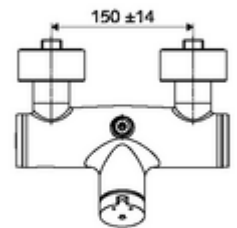

### Scope of delivery

- Self-closing exposed shower tap
  - SC-M self-closing button
  - Self-closing cartridge SC II with hot water restrictor
  - Valve for carrying out manual thermal disinfection (in accordance with DVGW worksheet W 551)
  - 2 backflow preventers (EN 1717: EB-type)
- 2 S-connections and rosettes (depth-adjustable)

### Technical data

- Running time: 5 - 30 s
- Max. operating temperature: 70 °C (80 °C for thermal disinfection)
- Material: Housing Brass, conform to German drinking water regulations
- Surface: Chrome
- Connection: 2x DN 15 G 1/2 AG
- Outlet: DN 15 G 1/2 AG (top)
- Certificates: PA-IX 38241/IB, Belgaqua
- Noise class: I
- Flow class: B

### Delivery data

- Weight: 3,78 kg/Piece
- Packing unit: 1