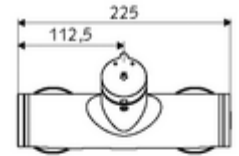

Article number: 01 606 06 99

Exposed shower tap VITUS VD -SC-M / o Mixed water

Manual actuation with automatic closing. Easy flow time adjustment. Shower connection at top.

Scope of delivery

- Self-closing exposed shower tap
  - SC-M self-closing button
  - Self-closing cartridge SC II with hot water restrictor
  - Valve (mechanical) for thermal disinfection (according to DVGW worksheet W 551)
  - 2 backflow preventers (EN 1717: EB-type)
- 2 S-connections and rosettes (depth-adjustable)

Technical data

- Running time: 5 - 30 s
- Max. operating temperature: 70 °C (80 °C for thermal disinfection)
- Material: Housing Brass, conform to German drinking water regulations
- Surface: Chrome
- Connection: 2x DN 15 G 1/2 AG
- Outlet: DN 15 G 1/2 AG (top)
- Certificates: PA-IX 38241/IB, Belgaqua
- Noise class: I
- Flow class: B

Delivery data

- Weight: 3,78 kg/Piece
- Packing unit: 1

Recommended associated articles

S-connecting with isolating valve	Article no: 23 775 00 99	
	Article no: 29 239 00 99	or
	Article no: 29 240 00 99	or
<u>For concealed shower head connection</u>		
Outlet elbow VITUS DN 15	Article no: 25 667 06 99	or
Outlet elbow VITUS DN 15	Article no: 25 668 06 99	or
Shower head COMFORT Flex	Article no: 01 821 06 99	or
Low aerosol shower head	Article no: 01 814 06 99	or
<u>For exposed shower head connection</u>		
Exposed pipe set VITUS	Article no: 25 666 06 99	
Exposed shower head COMFORT	Article no: 01 846 06 99