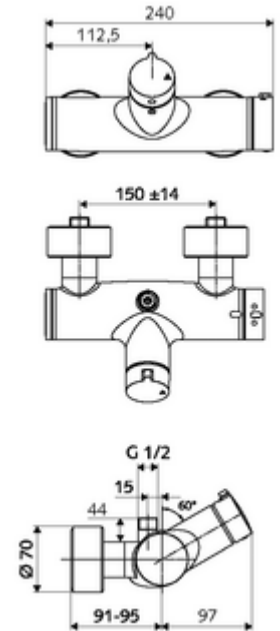

Article number: 01 607 06 99

Exposed shower tap VITUS VD open/close-T / O

Mixed water, ThermoProtect thermostat

Manual open/closed actuation. Shower connection at top.

Scope of delivery

- Open/closed exposed shower tap
 - Operating button open/close
 - ThermoProtect thermostat, conform to EN 1111, unlockable/lockable temperature lock at 38 °C, anti-scalding protection if cold water supply fails
 - Open/closed ceramic cartridge
 - Valve (mechanical) for thermal disinfection (according to DVGW worksheet W 551)
 - 2 backflow preventers (EN 1717: EB-type)
- 2 S-connections and rosettes (depth-adjustable)

Technical data

- Max. operating temperature: 70 °C (80 °C for thermal disinfection)
- Material: Housing Brass, conform to German drinking water regulations
- Surface: Chrome
- Connection: 2x DN 15 G 1/2 AG
- Outlet: DN 15 G 1/2 AG (top)
- Certificates: PA-IX 38240/IB, Belgaqua
- Noise class: I
- Flow class: B

Delivery data

- Weight: 4,24 kg/Piece
- Packing unit: 1

Recommended associated articles

S-connecting with isolating valve	Article no: 23 775 00 99	
	Article no: 29 239 00 99	or
	Article no: 29 240 00 99	or
<u>For concealed shower head connection</u>		
Outlet elbow VITUS DN 15	Article no: 25 667 06 99	or
Outlet elbow VITUS DN 15	Article no: 25 668 06 99	or
Shower head COMFORT Flex	Article no: 01 821 06 99	or
Low aerosol shower head	Article no: 01 814 06 99	or
<u>For exposed shower head connection</u>		
Exposed pipe set VITUS	Article no: 25 666 06 99	
Exposed shower head COMFORT	Article no: 01 846 06 99	