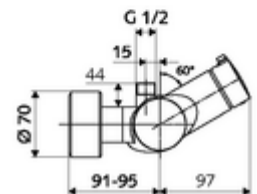

Article number: 01 607 06 99

Exposed shower tap VITUS VD open/close-T / O

Mixed water, ThermoProtect thermostat

Manual open/closed actuation. Shower connection at top.

Scope of delivery

- Open/closed exposed shower tap
 - Operating button open/close
 - ThermoProtect thermostat, conform to EN 1111, unlockable/lockable temperature lock at 38 °C, anti-scalding protection if cold water supply fails
 - Open/closed ceramic cartridge
 - Valve for carrying out manual thermal disinfection (in accordance with DVGW worksheet W 551)
 - 2 backflow preventers (EN 1717: EB-type)
- 2 S-connections and rosettes (depth-adjustable)

Technical data

- Max. operating temperature: 70 °C (80 °C for thermal disinfection)
- Material: Housing Brass, conform to German drinking water regulations
- Surface: Chrome
- Connection: 2x DN 15 G 1/2 AG
- Outlet: DN 15 G 1/2 AG (top)
- Certificates: PA-IX 38240/IB, Belgaqua
- Noise class: I
- Flow class: B

Delivery data

- Weight: 4,24 kg/Piece
- Packing unit: 1

Recommended associated articles

S-connecting with isolating valve	Article no: 23 775 00 99	
	Article no: 29 239 00 99	or
	Article no: 29 240 00 99	or
<u>For concealed shower head connection</u>		
Outlet elbow VITUS DN 15	Article no: 25 667 06 99	or
Outlet elbow VITUS DN 15	Article no: 25 668 06 99	or
Shower head COMFORT Flex	Article no: 01 821 06 99	or
Low aerosol shower head	Article no: 01 814 06 99	or
<u>For exposed shower head connection</u>		
Exposed pipe set VITUS	Article no: 25 666 06 99	
Exposed shower head COMFORT	Article no: 01 846 06 99	