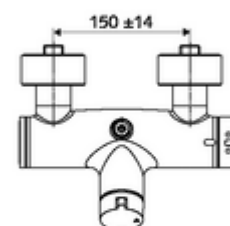

Article number: 01 607 06 99

Exposed shower tap VITUS VD open/close-T / O

Mixed water, ThermoProtect thermostat

Manual open/closed actuation. Shower connection at top.

Scope of delivery

- Open/closed exposed shower tap
 - Operating button open/close
 - ThermoProtect thermostat, conform to EN 1111, unlockable/lockable temperature lock at 38 °C, anti-scalding protection if cold water supply fails
 - Open/closed ceramic cartridge
 - Valve for carrying out manual thermal disinfection (in accordance with DVGW worksheet W 551)
 - 2 backflow preventers (EN 1717: EB-type)
- 2 S-connections and rosettes (depth-adjustable)

Technical data

- Max. operating temperature: 70 °C (80 °C for thermal disinfection)
- Material: Housing Brass, conform to German drinking water regulations
- Surface: Chrome
- Connection: 2x DN 15 G 1/2 AG
- Outlet: DN 15 G 1/2 AG (top)
- Certificates: PA-IX 38240/IB, Belgaqua
- Noise class: I
- Flow class: B

Delivery data

- Weight: 4,24 kg/Piece
- Packing unit: 1

Recommended associated articles

S-connecting with isolating valve Article no: 23 775 00 99
 Article no: 29 239 00 99 or
 Article no: 29 240 00 99 or

For concealed shower head connection

Outlet elbow VITUS DN 15 Article no: 25 667 06 99 or
 Outlet elbow VITUS DN 15 Article no: 25 668 06 99 or
 Shower head COMFORT Flex Article no: 01 821 06 99 or
 Low aerosol shower head Article no: 01 814 06 99 or