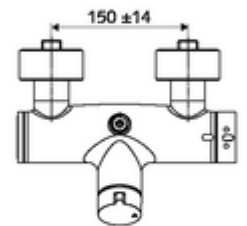

Article number: 01 607 06 99

Exposed shower tap VITUS VD open/close-T / O

Mixed water, ThermoProtect thermostat

Manual open/closed actuation. Shower connection at top.

Scope of delivery

- Open/closed exposed shower tap
 - Operating button open/close
 - ThermoProtect thermostat, conform to EN 1111, unlockable/lockable temperature lock at 38 °C, anti-scalding protection if cold water supply fails
 - Open/closed ceramic cartridge
 - Valve for carrying out manual thermal disinfection (in accordance with DVGW worksheet W 551)
 - 2 backflow preventers (EN 1717: EB-type)
- 2 S-connections and rosettes (depth-adjustable)

Technical data

- Max. operating temperature: 70 °C (80 °C for thermal disinfection)
- Material: Housing Brass, conform to German drinking water regulations
- Surface: Chrome
- Connection: 2x DN 15 G 1/2 AG
- Outlet: DN 15 G 1/2 AG (top)
- Certificates: PA-IX 38240/IB, Belgaqua
- Noise class: I
- Flow class: B

Delivery data

- Weight: 4,24 kg/Piece
- Packing unit: 1

Recommended associated articles

S-connecting with isolating valve	Article no: 23 775 00 99	
	Article no: 29 239 00 99	or
	Article no: 29 240 00 99	or
<u>For concealed shower head connection</u>		
Outlet elbow VITUS DN 15	Article no: 25 667 06 99	or
Outlet elbow VITUS DN 15	Article no: 25 668 06 99	or
Shower head COMFORT Flex	Article no: 01 821 06 99	or
Low aerosol shower head	Article no: 01 814 06 99	or
<u>For exposed shower head connection</u>		
Exposed pipe set VITUS	Article no: 25 666 06 99	
Exposed shower head COMFORT	Article no: 01 846 06 99	