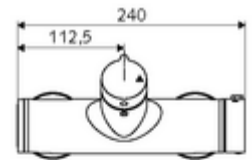

Article number: 01 607 06 99

Exposed shower tap VITUS VD open/close-T / O

Mixed water, ThermoProtect thermostat

Manual open/closed actuation. Shower connection at top.

Scope of delivery

- Open/closed exposed shower tap
 - Operating button open/close
 - ThermoProtect thermostat, conform to EN 1111, unlockable/lockable temperature lock at 38 °C, anti-scalding protection if cold water supply fails
 - Open/closed ceramic cartridge
 - Valve for carrying out manual thermal disinfection (in accordance with DVGW worksheet W 551)
 - 2 backflow preventers (EN 1717: EB-type)
- 2 S-connections and rosettes (depth-adjustable)

Technical data

- Max. operating temperature: 70 °C (80 °C for thermal disinfection)
- Material: Housing Brass, conform to German drinking water regulations
- Surface: Chrome
- Connection: 2x DN 15 G 1/2 AG
- Outlet: DN 15 G 1/2 AG (top)
- Certificates: PA-IX 38240/IB, Belgaqua
- Noise class: I
- Flow class: B

Delivery data

- Weight: 4,24 kg/Piece
- Packing unit: 1

Recommended associated articles

S-connecting with isolating valve	Article no: 23 775 00 99	
	Article no: 29 239 00 99	or
	Article no: 29 240 00 99	or
<u>For concealed shower head connection</u>		
Outlet elbow VITUS DN 15	Article no: 25 667 06 99	or
Outlet elbow VITUS DN 15	Article no: 25 668 06 99	or
Shower head COMFORT Flex	Article no: 01 821 06 99	or
Low aerosol shower head	Article no: 01 814 06 99	or
<u>For exposed shower head connection</u>		
Exposed pipe set VITUS	Article no: 25 666 06 99	
Exposed shower head COMFORT	Article no: 01 846 06 99	