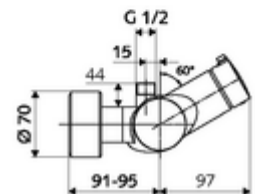

Article number: 01 607 06 99

Exposed shower tap VITUS VD open/close-T / O

Mixed water, ThermoProtect thermostat

Manual open/closed actuation. Shower connection at top.

Scope of delivery

- Open/closed exposed shower tap
 - Operating button open/close
 - ThermoProtect thermostat, conform to EN 1111, unlockable/lockable temperature lock at 38 °C, anti-scalding protection if cold water supply fails
 - Open/closed ceramic cartridge
 - Valve for carrying out manual thermal disinfection (in accordance with DVGW worksheet W 551)
 - 2 backflow preventers (EN 1717: EB-type)
- 2 S-connections and rosettes (depth-adjustable)

Technical data

- Max. operating temperature: 70 °C (80 °C for thermal disinfection)
- Material: Housing Brass, conform to German drinking water regulations
- Surface: Chrome
- Connection: 2x DN 15 G 1/2 AG
- Outlet: DN 15 G 1/2 AG (top)
- Certificates: PA-IX 38240/IB, Belgaqua
- Noise class: I
- Flow class: B

Delivery data

- Weight: 4,24 kg/Piece
- Packing unit: 1

Recommended associated articles

S-connecting with isolating valve	Article no: 23 775 00 99	
	Article no: 29 239 00 99	or
	Article no: 29 240 00 99	or
<u>For concealed shower head connection</u>		
Outlet elbow VITUS DN 15	Article no: 25 667 06 99	or
Outlet elbow VITUS DN 15	Article no: 25 668 06 99	or
Shower head COMFORT Flex	Article no: 01 821 06 99	or
Low aerosol shower head	Article no: 01 814 06 99	or
<u>For exposed shower head connection</u>		
Exposed pipe set VITUS	Article no: 25 666 06 99	
Exposed shower head COMFORT	Article no: 01 846 06 99	