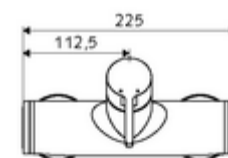

Article number: 01 608 06 99

Exposed shower tap VITUS VD -EH-M / o Mixed water

Manual open/closed actuation. Shower connection at top.

Scope of delivery

- Single-lever exposed shower tap
  - Single-lever mixer
  - Single-lever mixing ceramic cartridge with hot water and flow restrictor
  - Valve (mechanical) for thermal disinfection (according to DVGW worksheet W 551)
- 2 backflow preventers (EN 1717: EB-type)
- 2 S-connections and rosettes (depth-adjustable)

Technical data

- Max. operating temperature: 70 °C (80 °C for thermal disinfection)
- Material: Housing Brass, conform to German drinking water regulations
- Surface: Chrome
- Connection: 2x DN 15 G 1/2 AG
- Outlet: DN 15 G 1/2 AG (top)
- Certificates: PA-IX 38242/IB, Belgaqua
- Noise class: I
- Flow class: B

Delivery data

- Weight: 3,98 kg/Piece
- Packing unit: 1

Recommended associated articles

S-connecting with isolating valve	Article no: 23 775 00 99	
	Article no: 29 239 00 99	or
	Article no: 29 240 00 99	or

For concealed shower head connection

Outlet elbow VITUS DN 15	Article no: 25 667 06 99	or
Outlet elbow VITUS DN 15	Article no: 25 668 06 99	or
Shower head COMFORT Flex	Article no: 01 821 06 99	or
Low aerosol shower head	Article no: 01 814 06 99	or

For exposed shower head connection

Exposed pipe set VITUS	Article no: 25 666 06 99
Exposed shower head COMFORT	Article no: 01 846 06 99