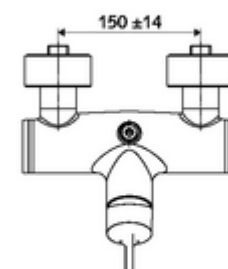

Article number: 01 608 06 99

Exposed shower tap VITUS VD -EH-M / o Mixed water

Manual open/closed actuation. Shower connection at top.

Scope of delivery

- Single-lever exposed shower tap
 - Single-lever mixer
 - Single-lever mixing ceramic cartridge with hot water and flow restrictor
 - Valve for carrying out manual thermal disinfection (in accordance with DVGW worksheet W 551)
- 2 backflow preventers (EN 1717: EB-type)
- 2 S-connections and rosettes (depth-adjustable)

Technical data

- Max. operating temperature: 70 °C (80 °C for thermal disinfection)
- Material: Housing Brass, conform to German drinking water regulations
- Surface: Chrome
- Connection: 2x DN 15 G 1/2 AG
- Outlet: DN 15 G 1/2 AG (top)
- Certificates: PA-IX 38242/IB, Belgaqua
- Noise class: I
- Flow class: B

Delivery data

- Weight: 3,98 kg/Piece
- Packing unit: 1

Recommended associated articles

S-connecting with isolating valve	Article no: 23 775 00 99	
	Article no: 29 239 00 99	or
	Article no: 29 240 00 99	or