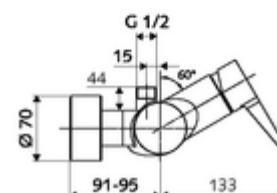

Article number: 01 608 06 99

Exposed shower tap VITUS VD -EH-M / o Mixed water

Manual open/closed actuation. Shower connection at top.

Scope of delivery

- Single-lever exposed shower tap
  - Single-lever mixer
  - Single-lever mixing ceramic cartridge with hot water and flow restrictor
  - Valve for carrying out manual thermal disinfection (in accordance with DVGW worksheet W 551)
- 2 backflow preventers (EN 1717: EB-type)
- 2 S-connections and rosettes (depth-adjustable)

Technical data

- Max. operating temperature: 70 °C (80 °C for thermal disinfection)
- Material: Housing Brass, conform to German drinking water regulations
- Surface: Chrome
- Connection: 2x DN 15 G 1/2 AG
- Outlet: DN 15 G 1/2 AG (top)
- Certificates: PA-IX 38242/IB, Belgaqua
- Noise class: I
- Flow class: B

Delivery data

- Weight: 3,98 kg/Piece
- Packing unit: 1

Recommended associated articles

S-connecting with isolating valve	Article no: 23 775 00 99	
	Article no: 29 239 00 99	or
	Article no: 29 240 00 99	or

For concealed shower head connection

Outlet elbow VITUS DN 15	Article no: 25 667 06 99	or
Outlet elbow VITUS DN 15	Article no: 25 668 06 99	or
Shower head COMFORT Flex	Article no: 01 821 06 99	or
Low aerosol shower head	Article no: 01 814 06 99	or

For exposed shower head connection

Exposed pipe set VITUS	Article no: 25 666 06 99
Exposed shower head COMFORT	Article no: 01 846 06 99