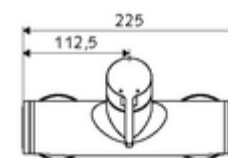

Article number: 01 608 06 99

Exposed shower tap VITUS VD -EH-M / o Mixed water

Manual open/closed actuation. Shower connection at top.

Scope of delivery

- Single-lever exposed shower tap
 - Single-lever mixer
 - Single-lever mixing ceramic cartridge with hot water and flow restrictor
 - Valve for carrying out manual thermal disinfection (in accordance with DVGW worksheet W 551)
- 2 backflow preventers (EN 1717: EB-type)
- 2 S-connections and rosettes (depth-adjustable)

Delivery data

- Weight: 3,98 kg/Piece
- Packing unit: 1

Recommended associated articles

S-connecting with isolating valve	Article no: 23 775 00 99	
	Article no: 29 239 00 99	or
	Article no: 29 240 00 99	or