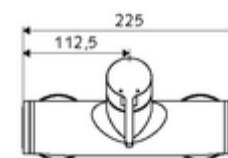

Article number: 01 608 06 99

Exposed shower tap VITUS VD -EH-M / o Mixed water

Manual open/closed actuation. Shower connection at top.

Scope of delivery

- Single-lever exposed shower tap
  - Single-lever mixer
  - Single-lever mixing ceramic cartridge with hot water and flow restrictor
  - Valve for carrying out manual thermal disinfection (in accordance with DVGW worksheet W 551)
- 2 backflow preventers (EN 1717: EB-type)
- 2 S-connections and rosettes (depth-adjustable)

Technical data

- Max. operating temperature: 70 °C (80 °C for thermal disinfection)
- Material: Housing Brass, conform to German drinking water regulations
- Surface: Chrome
- Connection: 2x DN 15 G 1/2 AG
- Outlet: DN 15 G 1/2 AG (top)
- Certificates: PA-IX 38242/IB, Belgaqua
- Noise class: I
- Flow class: B

Delivery data

- Weight: 3,98 kg/Piece
- Packing unit: 1

Recommended associated articles

S-connecting with isolating valve	Article no: 23 775 00 99	
	Article no: 29 239 00 99	or
	Article no: 29 240 00 99	or

For concealed shower head connection

Outlet elbow VITUS DN 15	Article no: 25 667 06 99	or
Outlet elbow VITUS DN 15	Article no: 25 668 06 99	or
Shower head COMFORT Flex	Article no: 01 821 06 99	or
Low aerosol shower head	Article no: 01 814 06 99	or

For exposed shower head connection

Exposed pipe set VITUS	Article no: 25 666 06 99
Exposed shower head COMFORT	Article no: 01 846 06 99