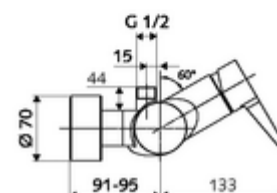

Article number: 01 608 06 99

Exposed shower tap VITUS VD -EH-M / o Mixed water

Manual open/closed actuation. Shower connection at top.

Scope of delivery

- Single-lever exposed shower tap
  - Single-lever mixer
  - Single-lever mixing ceramic cartridge with hot water and flow restrictor
  - Valve (mechanical) for thermal disinfection (according to DVGW worksheet W 551)
- 2 backflow preventers (EN 1717: EB-type)
- 2 S-connections and rosettes (depth-adjustable)

Technical data

- Max. operating temperature: 70 °C (80 °C for thermal disinfection)
- Material: Housing Brass, conform to German drinking water regulations
- Surface: Chrome
- Connection: 2x DN 15 G 1/2 AG
- Outlet: DN 15 G 1/2 AG (top)
- Certificates: PA-IX 38242/IB, Belgaqua
- Noise class: I
- Flow class: B

Delivery data

- Weight: 3,98 kg/Piece
- Packing unit: 1

Recommended associated articles

S-connecting with isolating valve	Article no: 23 775 00 99	
	Article no: 29 239 00 99	or
	Article no: 29 240 00 99	or

For concealed shower head connection

Outlet elbow VITUS DN 15	Article no: 25 667 06 99	or
Outlet elbow VITUS DN 15	Article no: 25 668 06 99	or
Shower head COMFORT Flex	Article no: 01 821 06 99	or
Low aerosol shower head	Article no: 01 814 06 99	or

For exposed shower head connection

Exposed pipe set VITUS	Article no: 25 666 06 99
Exposed shower head COMFORT	Article no: 01 846 06 99