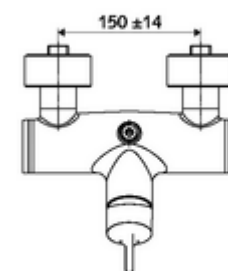

Article number: 01 608 06 99

Exposed shower tap VITUS VD -EH-M / o Mixed water

Manual open/closed actuation. Shower connection at top.

Scope of delivery

- Single-lever exposed shower tap
  - Single-lever mixer
  - Single-lever mixing ceramic cartridge with hot water and flow restrictor
  - Valve for carrying out manual thermal disinfection (in accordance with DVGW worksheet W 551)
- 2 backflow preventers (EN 1717: EB-type)
- 2 S-connections and rosettes (depth-adjustable)

Technical data

- Max. operating temperature: 70 °C (80 °C for thermal disinfection)
- Material: Housing Brass, conform to German drinking water regulations
- Surface: Chrome
- Connection: 2x DN 15 G 1/2 AG
- Outlet: DN 15 G 1/2 AG (top)
- Certificates: PA-IX 38242/IB, Belgaqua
- Noise class: I
- Flow class: B

Delivery data

- Weight: 3,98 kg/Piece
- Packing unit: 1

Recommended associated articles

S-connecting with isolating valve	Article no: 23 775 00 99	
	Article no: 29 239 00 99	or
	Article no: 29 240 00 99	or

For concealed shower head connection

Outlet elbow VITUS DN 15	Article no: 25 667 06 99	or
Outlet elbow VITUS DN 15	Article no: 25 668 06 99	or
Shower head COMFORT Flex	Article no: 01 821 06 99	or
Low aerosol shower head	Article no: 01 814 06 99	or

For exposed shower head connection

Exposed pipe set VITUS	Article no: 25 666 06 99
Exposed shower head COMFORT	Article no: 01 846 06 99