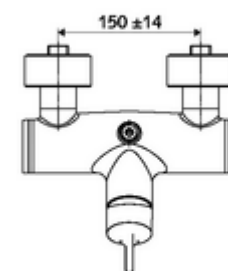

Article number: 01 608 06 99

Exposed shower tap VITUS VD -EH-M / o Mixed water

Manual open/closed actuation. Shower connection at top.

Scope of delivery

- Single-lever exposed shower tap
  - Single-lever mixer
  - Single-lever mixing ceramic cartridge with hot water and flow restrictor
  - Valve (mechanical) for thermal disinfection (according to DVGW worksheet W 551)
- 2 backflow preventers (EN 1717: EB-type)
- 2 S-connections and rosettes (depth-adjustable)

Technical data

- Max. operating temperature: 70 °C (80 °C for thermal disinfection)
- Material: Housing Brass, conform to German drinking water regulations
- Surface: Chrome
- Connection: 2x DN 15 G 1/2 AG
- Outlet: DN 15 G 1/2 AG (top)
- Certificates: PA-IX 38242/IB, Belgaqua
- Noise class: I
- Flow class: B

Delivery data

- Weight: 3,98 kg/Piece
- Packing unit: 1

Recommended associated articles

S-connecting with isolating valve	Article no: 23 775 00 99	
	Article no: 29 239 00 99	or
	Article no: 29 240 00 99	or

For concealed shower head connection

Outlet elbow VITUS DN 15	Article no: 25 667 06 99	or
Outlet elbow VITUS DN 15	Article no: 25 668 06 99	or
Shower head COMFORT Flex	Article no: 01 821 06 99	or
Low aerosol shower head	Article no: 01 814 06 99	or

For exposed shower head connection

Exposed pipe set VITUS	Article no: 25 666 06 99
Exposed shower head COMFORT	Article no: 01 846 06 99