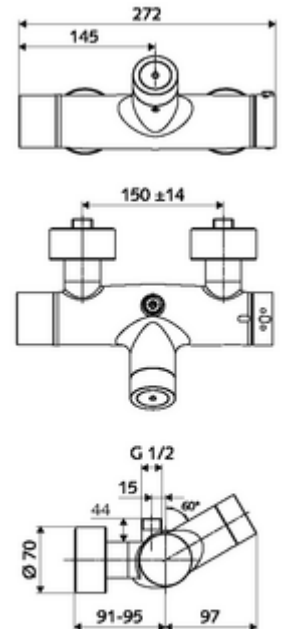

### Scope of delivery

- Electronic self-closing exposed shower tap
  - ThermoProtect thermostat, conform to EN 1111, unlockable/lockable temperature lock at 38 °C, anti-scalding protection if cold water supply fails
  - CVD-Touch electronics, programmable, IP65 protection against low-pressure water jets
  - Valve for carrying out manual thermal disinfection (in accordance with DVGW worksheet W 551)
  - 6 V solenoid valve with pre-filter
  - 2 backflow preventers (EN 1717: EB-type)
  - 6 V battery compartment (integrated)
- 4x AA alkaline battery 1.5 V
- 2 S-connections and rosettes (depth-adjustable)

### Delivery data

- Weight: 4,31 kg/Piece
- Packing unit: 1