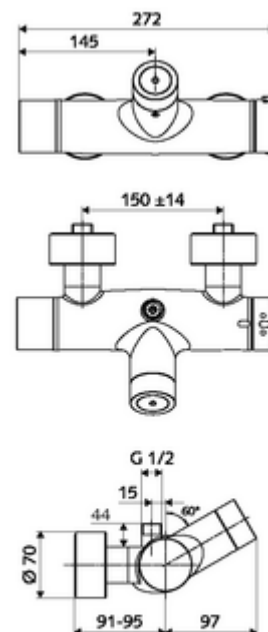

### Scope of delivery

- Electronic self-closing exposed shower tap
  - ThermoProtect thermostat, conform to EN 1111, unlockable/lockable temperature lock at 38 °C, anti-scalding protection if cold water supply fails
  - CVD-Touch electronics, programmable, IP65 protection against low-pressure water jets
  - Valve (mechanical) for thermal disinfection (according to DVGW worksheet W 551)
  - 6 V solenoid valve with pre-filter
  - 2 backflow preventers (EN 1717: EB-type)
  - 6 V battery compartment (integrated)
- 4x AA alkaline battery 1.5 V
- 2 S-connections and rosettes (depth-adjustable)

### Delivery data

- Weight: 4,31 kg/Piece
- Packing unit: 1