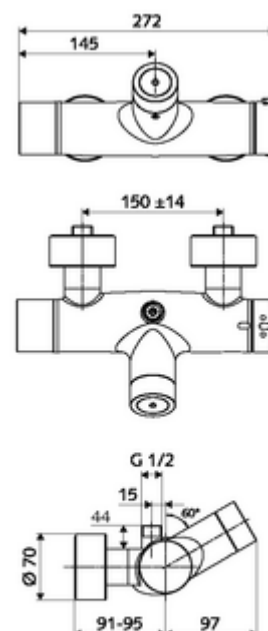

Scope of delivery

- Electronic self-closing exposed shower tap
  - ThermoProtect thermostat, conform to EN 1111, unlockable/lockable temperature lock at 38 °C, anti-scalding protection if cold water supply fails
  - CVD-Touch electronics, programmable, IP65 protection against low-pressure water jets
  - Valve for carrying out manual thermal disinfection (in accordance with DVGW worksheet W 551)
  - 6 V solenoid valve with pre-filter
  - 2 backflow preventers (EN 1717: EB-type)
  - 6 V battery compartment (integrated)
- 4x AA alkaline battery 1.5 V
- 2 S-connections and rosettes (depth-adjustable)

Technical data

- Setting options via SWS SSC
  - Actuation force (soft/medium/hard)
  - Manual programming (off/on)
  - Max. flow time (1-950 s)
  - Stagnation flush (off/1-1000 s, every 1-250 h after last flush/every 1-250 h)
  - Actuation timeout (off/1-255 s, timeout 1-2000 min)
- Setting options via manual programming
  - Max. flow time (4-120 s, 10 program stages)
  - Stagnation flush (off/20 s, every 24 h)
- Flow pressure: 1.0 - 5.0 bar
- Max. Resting pressure: 8 bar
- Max. operating temperature: 70 °C (80 °C for thermal disinfection)
- Material: Housing Brass, conform to German drinking water regulations
- Surface: Chrome
- Connection: 2x DN 15 G 1/2 AG
- Outlet: DN 15 G 1/2 AG (top)
- Certificates: PA-IX 28574/IB, Belgaqua
- Noise class: I
- Flow class: B

Delivery data

- Weight: 4,31 kg/Piece
- Packing unit: 1

Recommended associated articles

S-connecting with isolating valve	Article no: 23 775 00 99	
	Article no: 29 239 00 99	or
	Article no: 29 240 00 99	or

For concealed shower head connection