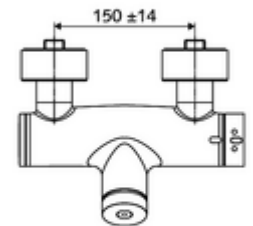

- Self-closing exposed shower tap
 - SC self-closing button
 - ThermoProtect thermostat, conform to EN 1111, unlockable/lockable temperature lock at 38 °C, anti-scalding protection if cold water supply fails
 - Self-closing cartridge SC II
 - 2 backflow preventers (EN 1717: EB-type)
- 2 S-connections and rosettes (depth-adjustable)

Technical data

- Running time: 5 - 30 s
- Max. operating temperature: 70 °C (80 °C for thermal disinfection)
- Material: Housing Brass, conform to German drinking water regulations
- Surface: Chrome
- Connection: 2x DN 15 G 1/2 AG
- Outlet: DN 15 G 1/2 AG (bottom)
- Certificates: PA-IX 28574/IB, DVGW, Belgaqua
- Noise class: I
- Flow class: B

Delivery data

- Weight: 4,05 kg/Piece
- Packing unit: 1

Recommended associated articles

S-connecting with isolating valve	Article no: 23 775 00 99	
Shower set 900	Article no: 29 207 06 99	or
Shower set 680	Article no: 29 208 06 99	or
	Article no: 29 239 00 99	or
	Article no: 29 240 00 99	or