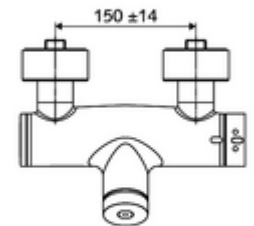

### Scope of delivery

- Self-closing exposed shower tap
  - SC self-closing button
  - ThermoProtect thermostat, conform to EN 1111, unlockable/lockable temperature lock at 38 °C, anti-scalding protection if cold water supply fails
  - Self-closing cartridge SC II
  - 2 backflow preventers (EN 1717: EB-type)
- 2 S-connections and rosettes (depth-adjustable)

### Technical data

- Running time: 5 - 30 s
- Max. operating temperature: 70 °C (80 °C for thermal disinfection)
- Material: Housing Brass, conform to German drinking water regulations
- Surface: Chrome
- Connection: 2x DN 15 G 1/2 AG
- Outlet: DN 15 G 1/2 AG (bottom)
- Certificates: PA-IX 28574/IB, DVGW, Belgauqua
- Noise class: I
- Flow class: B

### Delivery data

- Weight: 4,05 kg/Piece
- Packing unit: 1