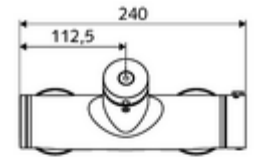

Article number: 01 610 06 99

Exposed shower tap VITUS VD -SC-T /u Mixed water, ThermoProtect thermostat

Manual actuation with automatic closing. Easy flow time adjustment. Shower connection at bottom.

Scope of delivery

- Self-closing exposed shower tap
  - SC self-closing button
  - ThermoProtect thermostat, conform to EN 1111, unlockable/lockable temperature lock at 38 °C, anti-scalding protection if cold water supply fails
  - Self-closing cartridge SC II
  - 2 backflow preventers (EN 1717: EB-type)
- 2 S-connections and rosettes (depth-adjustable)

Technical data

- Running time: 5 - 30 s
- Max. operating temperature: 70 °C (80 °C for thermal disinfection)
- Material: Housing Brass, conform to German drinking water regulations
- Surface: Chrome
- Connection: 2x DN 15 G 1/2 AG
- Outlet: DN 15 G 1/2 AG (bottom)
- Certificates: PA-IX 28574/IB, DVGW, Belgauqua
- Noise class: I
- Flow class: B

Delivery data

- Weight: 4,05 kg/Piece
- Packing unit: 1

Recommended associated articles

S-connecting with isolating valve	Article no: 23 775 00 99	
Shower set 900	Article no: 29 207 06 99	or
Shower set 680	Article no: 29 208 06 99	or
	Article no: 29 239 00 99	or
	Article no: 29 240 00 99	or