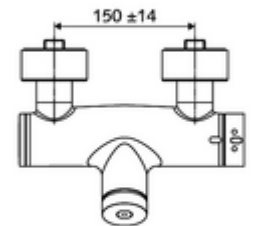

### Scope of delivery

- Self-closing exposed shower tap
  - SC self-closing button
  - ThermoProtect thermostat, conform to EN 1111, unlockable/lockable temperature lock at 38 °C, anti-scalding protection if cold water supply fails
  - Self-closing cartridge SC II
  - 2 backflow preventers (EN 1717: EB-type)
- 2 S-connections and rosettes (depth-adjustable)

### Technical data

- Running time: 5 - 30 s
- Max. operating temperature: 70 °C (80 °C for thermal disinfection)
- Material: Housing Brass, conform to German drinking water regulations
- Surface: Chrome
- Connection: 2x DN 15 G 1/2 AG
- Outlet: DN 15 G 1/2 AG (bottom)
- Certificates: PA-IX 28574/IB, DVGW, Belgauqua
- Noise class: I
- Flow class: B

### Delivery data

- Weight: 4,05 kg/Piece
- Packing unit: 1