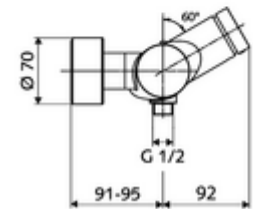

Article number: 01 610 06 99

Exposed shower tap VITUS VD -SC-T /u Mixed water, ThermoProtect thermostat

Manual actuation with automatic closing. Easy flow time adjustment. Shower connection at bottom.

Scope of delivery

- Self-closing exposed shower tap
  - SC self-closing button
  - ThermoProtect thermostat, conform to EN 1111, unlockable/lockable temperature lock at 38 °C, anti-scalding protection if cold water supply fails
  - Self-closing cartridge SC II
  - 2 backflow preventers (EN 1717: EB-type)
- 2 S-connections and rosettes (depth-adjustable)

Technical data

- Running time: 5 - 30 s
- Max. operating temperature: 70 °C (80 °C for thermal disinfection)
- Material: Housing Brass, conform to German drinking water regulations
- Surface: Chrome
- Connection: 2x DN 15 G 1/2 AG
- Outlet: DN 15 G 1/2 AG (bottom)
- Certificates: PA-IX 28574/IB, DVGW, Belgauqua
- Noise class: I
- Flow class: B

Delivery data

- Weight: 4,05 kg/Piece
- Packing unit: 1

Recommended associated articles

S-connecting with isolating valve	Article no: 23 775 00 99	
Shower set 900	Article no: 29 207 06 99	or
Shower set 680	Article no: 29 208 06 99	or
	Article no: 29 239 00 99	or
	Article no: 29 240 00 99	or