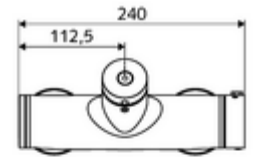

Article number: 01 610 06 99

Exposed shower tap VITUS VD -SC-T /u Mixed water, ThermoProtect thermostat

Manual actuation with automatic closing. Easy flow time adjustment. Shower connection at bottom.

Scope of delivery

- Self-closing exposed shower tap
  - SC self-closing button
  - ThermoProtect thermostat, conform to EN 1111, unlockable/lockable temperature lock at 38 °C, anti-scalding protection if cold water supply fails
  - Self-closing cartridge SC II
  - 2 backflow preventers (EN 1717: EB-type)
- 2 S-connections and rosettes (depth-adjustable)

Technical data

- Running time: 5 - 30 s
- Max. operating temperature: 70 °C (80 °C for thermal disinfection)
- Material: Housing Brass, conform to German drinking water regulations
- Surface: Chrome
- Connection: 2x DN 15 G 1/2 AG
- Outlet: DN 15 G 1/2 AG (bottom)
- Certificates: PA-IX 28574/IB, DVGW, Belgauqua
- Noise class: I
- Flow class: B

Delivery data

- Weight: 4,05 kg/Piece
- Packing unit: 1

Recommended associated articles

S-connecting with isolating valve	Article no: 23 775 00 99	
Shower set 900	Article no: 29 207 06 99	or
Shower set 680	Article no: 29 208 06 99	or
	Article no: 29 239 00 99	or
	Article no: 29 240 00 99	or