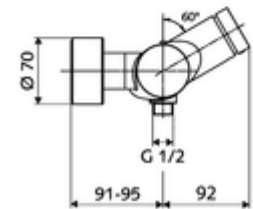

Technical data

- Running time: 5 - 30 s
- Max. operating temperature: 70 °C (80 °C for thermal disinfection)
- Material: Housing Brass, conform to German drinking water regulations
- Surface: Chrome
- Connection: 2x DN 15 G 1/2 AG
- Outlet: DN 15 G 1/2 AG (bottom)
- Certificates: PA-IX 28574/IB, DVGW, Belgaqua
- Noise class: I
- Flow class: B

Delivery data

- Weight: 4,05 kg/Piece
- Packing unit: 1

Recommended associated articles

S-connecting with isolating valve	Article no: 23 775 00 99	
Shower set 900	Article no: 29 207 06 99	or
Shower set 680	Article no: 29 208 06 99	or
	Article no: 29 239 00 99	or
	Article no: 29 240 00 99	or