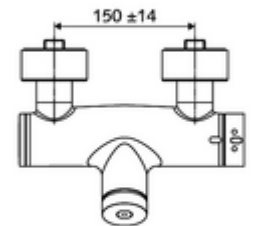

Article number: 01 610 06 99

Exposed shower tap VITUS VD -SC-T /u Mixed water, ThermoProtect thermostat

Manual actuation with automatic closing. Easy flow time adjustment. Shower connection at bottom.

Scope of delivery

- Self-closing exposed shower tap
  - SC self-closing button
  - ThermoProtect thermostat, conform to EN 1111, unlockable/lockable temperature lock at 38 °C, anti-scalding protection if cold water supply fails
  - Self-closing cartridge SC II
  - 2 backflow preventers (EN 1717: EB-type)
- 2 S-connections and rosettes (depth-adjustable)

Technical data

- Running time: 5 - 30 s
- Max. operating temperature: 70 °C (80 °C for thermal disinfection)
- Material: Housing Brass, conform to German drinking water regulations
- Surface: Chrome
- Connection: 2x DN 15 G 1/2 AG
- Outlet: DN 15 G 1/2 AG (bottom)
- Certificates: PA-IX 28574/IB, DVGW, Belgauqua
- Noise class: I
- Flow class: B

Delivery data

- Weight: 4,05 kg/Piece
- Packing unit: 1

Recommended associated articles

S-connecting with isolating valve	Article no: 23 775 00 99	
Shower set 900	Article no: 29 207 06 99	or
Shower set 680	Article no: 29 208 06 99	or
	Article no: 29 239 00 99	or
	Article no: 29 240 00 99	or