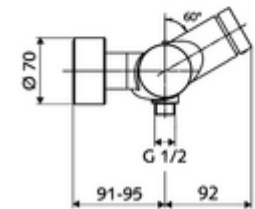

Article number: 01 610 06 99

Exposed shower tap VITUS VD -SC-T /u Mixed water, ThermoProtect thermostat

Manual actuation with automatic closing. Easy flow time adjustment. Shower connection at bottom.

Scope of delivery

- Self-closing exposed shower tap
  - SC self-closing button
  - ThermoProtect thermostat, conform to EN 1111, unlockable/lockable temperature lock at 38 °C, anti-scalding protection if cold water supply fails
  - Self-closing cartridge SC II
  - 2 backflow preventers (EN 1717: EB-type)
- 2 S-connections and rosettes (depth-adjustable)

Technical data

- Running time: 5 - 30 s
- Max. operating temperature: 70 °C (80 °C for thermal disinfection)
- Material: Housing Brass, conform to German drinking water regulations
- Surface: Chrome
- Connection: 2x DN 15 G 1/2 AG
- Outlet: DN 15 G 1/2 AG (bottom)
- Certificates: PA-IX 28574/IB, DVGW, Belgauqua
- Noise class: I
- Flow class: B

Delivery data

- Weight: 4,05 kg/Piece
- Packing unit: 1

Recommended associated articles

S-connecting with isolating valve	Article no: 23 775 00 99	
Shower set 900	Article no: 29 207 06 99	or
Shower set 680	Article no: 29 208 06 99	or
	Article no: 29 239 00 99	or
	Article no: 29 240 00 99	or