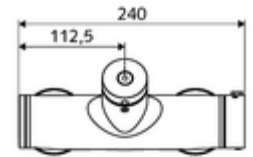

Technical data

- Running time: 5 - 30 s
- Max. operating temperature: 70 °C (80 °C for thermal disinfection)
- Material: Housing Brass, conform to German drinking water regulations
- Surface: Chrome
- Connection: 2x DN 15 G 1/2 AG
- Outlet: DN 15 G 1/2 AG (bottom)
- Certificates: PA-IX 28574/IB, DVGW, Belgaqua
- Noise class: I
- Flow class: B

Delivery data

- Weight: 4,05 kg/Piece
- Packing unit: 1

Recommended associated articles

S-connecting with isolating valve	Article no: 23 775 00 99	
Shower set 900	Article no: 29 207 06 99	or
Shower set 680	Article no: 29 208 06 99	or
	Article no: 29 239 00 99	or
	Article no: 29 240 00 99	or