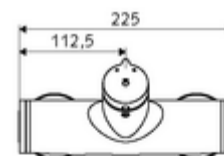

Article number: 01 611 06 99

Exposed shower tap VITUS VD -SC-M /u Mixed water

Manual actuation with automatic closing. Easy flow time adjustment. Shower connection at bottom.

Scope of delivery

- Self-closing exposed shower tap
 - SC-M self-closing button
 - Self-closing cartridge SC II with hot water restrictor
 - 2 backflow preventers (EN 1717: EB-type)
- 2 S-connections and rosettes (depth-adjustable)

Technical data

- Running time: 5 - 30 s
- Max. operating temperature: 70 °C (80 °C for thermal disinfection)
- Material: Housing Brass, conform to German drinking water regulations
- Surface: Chrome
- Connection: 2x DN 15 G 1/2 AG
- Outlet: DN 15 G 1/2 AG (bottom)
- Certificates: PA-IX 38241/IB, Belgaqua
- Noise class: I
- Flow class: B

Delivery data

- Weight: 3,76 kg/Piece
- Packing unit: 1

Recommended associated articles

S-connecting with isolating valve	Article no: 23 775 00 99	
Shower set 900	Article no: 29 207 06 99	or
Shower set 680	Article no: 29 208 06 99	or
	Article no: 29 239 00 99	or
	Article no: 29 240 00 99	or