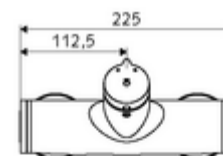

Article number: 01 611 06 99

Exposed shower tap VITUS VD -SC-M /u Mixed water

Manual actuation with automatic closing. Easy flow time adjustment. Shower connection at bottom.

Scope of delivery

- Self-closing exposed shower tap
 - SC-M self-closing button
 - Self-closing cartridge SC II with hot water restrictor
 - 2 backflow preventers (EN 1717: EB-type)
- 2 S-connections and rosettes (depth-adjustable)

Technical data

- Running time: 5 - 30 s
- Max. operating temperature: 70 °C (80 °C for thermal disinfection)
- Material: Housing Brass, conform to German drinking water regulations
- Surface: Chrome
- Connection: 2x DN 15 G 1/2 AG
- Outlet: DN 15 G 1/2 AG (bottom)
- Certificates: PA-IX 38241/IB, Belgaqua
- Noise class: I
- Flow class: B

Delivery data

- Weight: 3,76 kg/Piece
- Packing unit: 1

Recommended associated articles

S-connecting with isolating valve	Article no: 23 775 00 99	
Shower set 900	Article no: 29 207 06 99	or
Shower set 680	Article no: 29 208 06 99	or
	Article no: 29 239 00 99	or
	Article no: 29 240 00 99	or