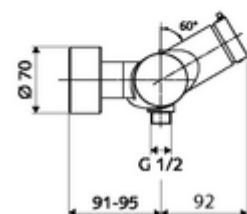

Article number: 01 611 06 99

Exposed shower tap VITUS VD -SC-M /u Mixed water

Manual actuation with automatic closing. Easy flow time adjustment. Shower connection at bottom.

Scope of delivery

- Self-closing exposed shower tap
 - SC-M self-closing button
 - Self-closing cartridge SC II with hot water restrictor
 - 2 backflow preventers (EN 1717: EB-type)
- 2 S-connections and rosettes (depth-adjustable)

Technical data

- Running time: 5 - 30 s
- Max. operating temperature: 70 °C (80 °C for thermal disinfection)
- Material: Housing Brass, conform to German drinking water regulations
- Surface: Chrome
- Connection: 2x DN 15 G 1/2 AG
- Outlet: DN 15 G 1/2 AG (bottom)
- Certificates: PA-IX 38241/IB, Belgaqua
- Noise class: I
- Flow class: B

Delivery data

- Weight: 3,76 kg/Piece
- Packing unit: 1

Recommended associated articles

S-connecting with isolating valve	Article no: 23 775 00 99	
Shower set 900	Article no: 29 207 06 99	or
Shower set 680	Article no: 29 208 06 99	or
	Article no: 29 239 00 99	or
	Article no: 29 240 00 99	or