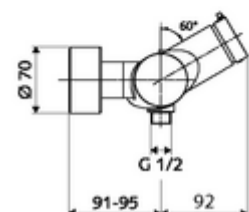

Article number: 01 611 06 99

Exposed shower tap VITUS VD -SC-M /u Mixed water

Manual actuation with automatic closing. Easy flow time adjustment. Shower connection at bottom.

Scope of delivery

- Self-closing exposed shower tap
 - SC-M self-closing button
 - Self-closing cartridge SC II with hot water restrictor
 - 2 backflow preventers (EN 1717: EB-type)
- 2 S-connections and rosettes (depth-adjustable)

Technical data

- Running time: 5 - 30 s
- Max. operating temperature: 70 °C (80 °C for thermal disinfection)
- Material: Housing Brass, conform to German drinking water regulations
- Surface: Chrome
- Connection: 2x DN 15 G 1/2 AG
- Outlet: DN 15 G 1/2 AG (bottom)
- Certificates: PA-IX 38241/IB, Belgaqua
- Noise class: I
- Flow class: B

Delivery data

- Weight: 3,76 kg/Piece
- Packing unit: 1

Recommended associated articles

S-connecting with isolating valve	Article no: 23 775 00 99	
Shower set 900	Article no: 29 207 06 99	or
Shower set 680	Article no: 29 208 06 99	or
	Article no: 29 239 00 99	or
	Article no: 29 240 00 99	or