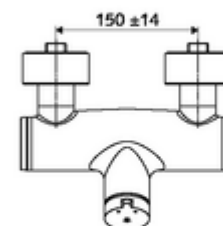

Article number: 01 611 06 99

Exposed shower tap VITUS VD -SC-M /u Mixed water

Manual actuation with automatic closing. Easy flow time adjustment. Shower connection at bottom.

Scope of delivery

- Self-closing exposed shower tap
 - SC-M self-closing button
 - Self-closing cartridge SC II with hot water restrictor
 - 2 backflow preventers (EN 1717: EB-type)
- 2 S-connections and rosettes (depth-adjustable)

Technical data

- Running time: 5 - 30 s
- Max. operating temperature: 70 °C (80 °C for thermal disinfection)
- Material: Housing Brass, conform to German drinking water regulations
- Surface: Chrome
- Connection: 2x DN 15 G 1/2 AG
- Outlet: DN 15 G 1/2 AG (bottom)
- Certificates: PA-IX 38241/IB, Belgaqua
- Noise class: I
- Flow class: B

Delivery data

- Weight: 3,76 kg/Piece
- Packing unit: 1

Recommended associated articles

S-connecting with isolating valve	Article no: 23 775 00 99	
Shower set 900	Article no: 29 207 06 99	or
Shower set 680	Article no: 29 208 06 99	or
	Article no: 29 239 00 99	or
	Article no: 29 240 00 99	or