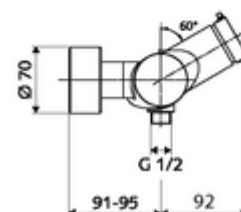

Article number: 01 611 06 99

Exposed shower tap VITUS VD -SC-M /u Mixed water

Manual actuation with automatic closing. Easy flow time adjustment. Shower connection at bottom.

Scope of delivery

- Self-closing exposed shower tap
 - SC-M self-closing button
 - Self-closing cartridge SC II with hot water restrictor
 - 2 backflow preventers (EN 1717: EB-type)
- 2 S-connections and rosettes (depth-adjustable)

Technical data

- Running time: 5 - 30 s
- Max. operating temperature: 70 °C (80 °C for thermal disinfection)
- Material: Housing Brass, conform to German drinking water regulations
- Surface: Chrome
- Connection: 2x DN 15 G 1/2 AG
- Outlet: DN 15 G 1/2 AG (bottom)
- Certificates: PA-IX 38241/IB, Belgaqua
- Noise class: I
- Flow class: B

Delivery data

- Weight: 3,76 kg/Piece
- Packing unit: 1

Recommended associated articles

S-connecting with isolating valve	Article no: 23 775 00 99	
Shower set 900	Article no: 29 207 06 99	or
Shower set 680	Article no: 29 208 06 99	or
	Article no: 29 239 00 99	or
	Article no: 29 240 00 99	or