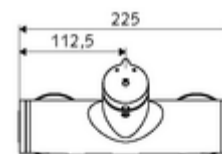

Article number: 01 611 06 99

Exposed shower tap VITUS VD -SC-M /u Mixed water

Manual actuation with automatic closing. Easy flow time adjustment. Shower connection at bottom.

Scope of delivery

- Self-closing exposed shower tap
 - SC-M self-closing button
 - Self-closing cartridge SC II with hot water restrictor
 - 2 backflow preventers (EN 1717: EB-type)
- 2 S-connections and rosettes (depth-adjustable)

Technical data

- Running time: 5 - 30 s
- Max. operating temperature: 70 °C (80 °C for thermal disinfection)
- Material: Housing Brass, conform to German drinking water regulations
- Surface: Chrome
- Connection: 2x DN 15 G 1/2 AG
- Outlet: DN 15 G 1/2 AG (bottom)
- Certificates: PA-IX 38241/IB, Belgaqua
- Noise class: I
- Flow class: B

Delivery data

- Weight: 3,76 kg/Piece
- Packing unit: 1

Recommended associated articles

S-connecting with isolating valve	Article no: 23 775 00 99	
Shower set 900	Article no: 29 207 06 99	or
Shower set 680	Article no: 29 208 06 99	or
	Article no: 29 239 00 99	or
	Article no: 29 240 00 99	or