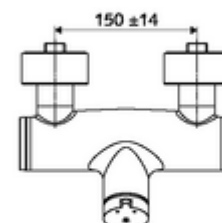

Article number: 01 611 06 99

Exposed shower tap VITUS VD -SC-M /u Mixed water

Manual actuation with automatic closing. Easy flow time adjustment. Shower connection at bottom.

Scope of delivery

- Self-closing exposed shower tap
 - SC-M self-closing button
 - Self-closing cartridge SC II with hot water restrictor
 - 2 backflow preventers (EN 1717: EB-type)
- 2 S-connections and rosettes (depth-adjustable)

Technical data

- Running time: 5 - 30 s
- Max. operating temperature: 70 °C (80 °C for thermal disinfection)
- Material: Housing Brass, conform to German drinking water regulations
- Surface: Chrome
- Connection: 2x DN 15 G 1/2 AG
- Outlet: DN 15 G 1/2 AG (bottom)
- Certificates: PA-IX 38241/IB, Belgaqua
- Noise class: I
- Flow class: B

Delivery data

- Weight: 3,76 kg/Piece
- Packing unit: 1

Recommended associated articles

S-connecting with isolating valve	Article no: 23 775 00 99	
Shower set 900	Article no: 29 207 06 99	or
Shower set 680	Article no: 29 208 06 99	or
	Article no: 29 239 00 99	or
	Article no: 29 240 00 99	or