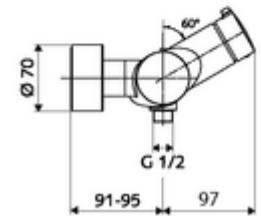

Article number: 01 612 06 99

Exposed shower tap VITUS VD open/close-T / U

Mixed water, ThermoProtect thermostat

Manual open/closed actuation. Shower connection at bottom.

Scope of delivery

- Open/closed exposed shower tap
 - Operating button open/close
 - ThermoProtect thermostat, conform to EN 1111, unlockable/lockable temperature lock at 38 °C, anti-scalding protection if cold water supply fails
 - Open/closed ceramic cartridge
 - 2 backflow preventers (EN 1717: EB-type)
- 2 S-connections and rosettes (depth-adjustable)

Technical data

- Max. operating temperature: 70 °C (80 °C for thermal disinfection)
- Material: Housing Brass, conform to German drinking water regulations
- Surface: Chrome
- Connection: 2x DN 15 G 1/2 AG
- Outlet: DN 15 G 1/2 AG (bottom)
- Certificates: PA-IX 38240/IB, Belgaqua
- Noise class: I
- Flow class: B

Delivery data

- Weight: 4,21 kg/Piece
- Packing unit: 1

Recommended associated articles

S-connecting with isolating valve	Article no: 23 775 00 99	
Shower set 900	Article no: 29 207 06 99	or
Shower set 680	Article no: 29 208 06 99	or
	Article no: 29 239 00 99	or
	Article no: 29 240 00 99	or