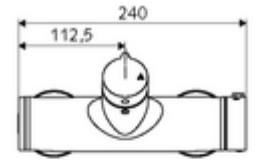

Article number: 01 612 06 99

Exposed shower tap VITUS VD open/close-T / U

Mixed water, ThermoProtect thermostat

Manual open/closed actuation. Shower connection at bottom.

Scope of delivery

- Open/closed exposed shower tap
 - Operating button open/close
 - ThermoProtect thermostat, conform to EN 1111, unlockable/lockable temperature lock at 38 °C, anti-scalding protection if cold water supply fails
 - Open/closed ceramic cartridge
 - 2 backflow preventers (EN 1717: EB-type)
- 2 S-connections and rosettes (depth-adjustable)

Technical data

- Max. operating temperature: 70 °C (80 °C for thermal disinfection)
- Material: Housing Brass, conform to German drinking water regulations
- Surface: Chrome
- Connection: 2x DN 15 G 1/2 AG
- Outlet: DN 15 G 1/2 AG (bottom)
- Certificates: PA-IX 38240/IB, Belgaqua
- Noise class: I
- Flow class: B

Delivery data

- Weight: 4,21 kg/Piece
- Packing unit: 1

Recommended associated articles

S-connecting with isolating valve	Article no: 23 775 00 99	
Shower set 900	Article no: 29 207 06 99	or
Shower set 680	Article no: 29 208 06 99	or
	Article no: 29 239 00 99	or
	Article no: 29 240 00 99	or