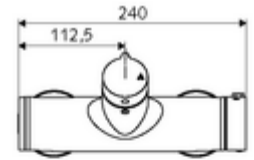

Article number: 01 612 06 99

Exposed shower tap VITUS VD open/close-T / U

Mixed water, ThermoProtect thermostat

Manual open/closed actuation. Shower connection at bottom.

Scope of delivery

- Open/closed exposed shower tap
  - Operating button open/close
  - ThermoProtect thermostat, conform to EN 1111, unlockable/lockable temperature lock at 38 °C, anti-scalding protection if cold water supply fails
  - Open/closed ceramic cartridge
  - 2 backflow preventers (EN 1717: EB-type)
- 2 S-connections and rosettes (depth-adjustable)

Technical data

- Max. operating temperature: 70 °C (80 °C for thermal disinfection)
- Material: Housing Brass, conform to German drinking water regulations
- Surface: Chrome
- Connection: 2x DN 15 G 1/2 AG
- Outlet: DN 15 G 1/2 AG (bottom)
- Certificates: PA-IX 38240/IB, Belgaqua
- Noise class: I
- Flow class: B

Delivery data

- Weight: 4,21 kg/Piece
- Packing unit: 1

Recommended associated articles

S-connecting with isolating valve	Article no: 23 775 00 99	
Shower set 900	Article no: 29 207 06 99	or
Shower set 680	Article no: 29 208 06 99	or
	Article no: 29 239 00 99	or
	Article no: 29 240 00 99	or