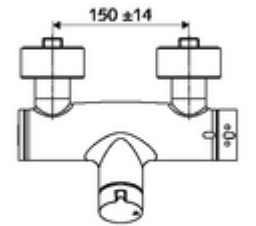

Article number: 01 612 06 99

Exposed shower tap VITUS VD open/close-T / U

Mixed water, ThermoProtect thermostat

Manual open/closed actuation. Shower connection at bottom.

Scope of delivery

- Open/closed exposed shower tap
 - Operating button open/close
 - ThermoProtect thermostat, conform to EN 1111, unlockable/lockable temperature lock at 38 °C, anti-scalding protection if cold water supply fails
 - Open/closed ceramic cartridge
 - 2 backflow preventers (EN 1717: EB-type)
- 2 S-connections and rosettes (depth-adjustable)

Technical data

- Max. operating temperature: 70 °C (80 °C for thermal disinfection)
- Material: Housing Brass, conform to German drinking water regulations
- Surface: Chrome
- Connection: 2x DN 15 G 1/2 AG
- Outlet: DN 15 G 1/2 AG (bottom)
- Certificates: PA-IX 38240/IB, Belgaqua
- Noise class: I
- Flow class: B

Delivery data

- Weight: 4,21 kg/Piece
- Packing unit: 1

Recommended associated articles

S-connecting with isolating valve	Article no: 23 775 00 99	
Shower set 900	Article no: 29 207 06 99	or
Shower set 680	Article no: 29 208 06 99	or
	Article no: 29 239 00 99	or
	Article no: 29 240 00 99	or