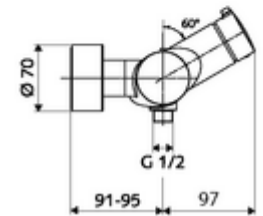

Article number: 01 612 06 99

Exposed shower tap VITUS VD open/close-T / U

Mixed water, ThermoProtect thermostat

Manual open/closed actuation. Shower connection at bottom.

Scope of delivery

- Open/closed exposed shower tap
 - Operating button open/close
 - ThermoProtect thermostat, conform to EN 1111, unlockable/lockable temperature lock at 38 °C, anti-scalding protection if cold water supply fails
 - Open/closed ceramic cartridge
 - 2 backflow preventers (EN 1717: EB-type)
- 2 S-connections and rosettes (depth-adjustable)

Technical data

- Max. operating temperature: 70 °C (80 °C for thermal disinfection)
- Material: Housing Brass, conform to German drinking water regulations
- Surface: Chrome
- Connection: 2x DN 15 G 1/2 AG
- Outlet: DN 15 G 1/2 AG (bottom)
- Certificates: PA-IX 38240/IB, Belgaqua
- Noise class: I
- Flow class: B

Delivery data

- Weight: 4,21 kg/Piece
- Packing unit: 1

Recommended associated articles

S-connecting with isolating valve	Article no: 23 775 00 99	
Shower set 900	Article no: 29 207 06 99	or
Shower set 680	Article no: 29 208 06 99	or
	Article no: 29 239 00 99	or
	Article no: 29 240 00 99	or