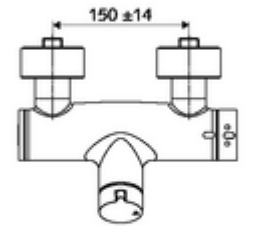

Article number: 01 612 06 99

Exposed shower tap VITUS VD open/close-T / U

Mixed water, ThermoProtect thermostat

Manual open/closed actuation. Shower connection at bottom.

Scope of delivery

- Open/closed exposed shower tap
  - Operating button open/close
  - ThermoProtect thermostat, conform to EN 1111, unlockable/lockable temperature lock at 38 °C, anti-scalding protection if cold water supply fails
  - Open/closed ceramic cartridge
  - 2 backflow preventers (EN 1717: EB-type)
- 2 S-connections and rosettes (depth-adjustable)

Technical data

- Max. operating temperature: 70 °C (80 °C for thermal disinfection)
- Material: Housing Brass, conform to German drinking water regulations
- Surface: Chrome
- Connection: 2x DN 15 G 1/2 AG
- Outlet: DN 15 G 1/2 AG (bottom)
- Certificates: PA-IX 38240/IB, Belgaqua
- Noise class: I
- Flow class: B

Delivery data

- Weight: 4,21 kg/Piece
- Packing unit: 1

Recommended associated articles

S-connecting with isolating valve	Article no: 23 775 00 99	
Shower set 900	Article no: 29 207 06 99	or
Shower set 680	Article no: 29 208 06 99	or
	Article no: 29 239 00 99	or
	Article no: 29 240 00 99	or