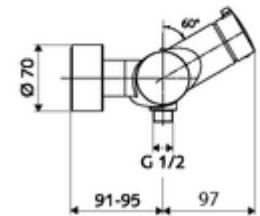

Article number: 01 612 06 99

Exposed shower tap VITUS VD open/close-T / U

Mixed water, ThermoProtect thermostat

Manual open/closed actuation. Shower connection at bottom.

Scope of delivery

- Open/closed exposed shower tap
  - Operating button open/close
  - ThermoProtect thermostat, conform to EN 1111, unlockable/lockable temperature lock at 38 °C, anti-scalding protection if cold water supply fails
  - Open/closed ceramic cartridge
  - 2 backflow preventers (EN 1717: EB-type)
- 2 S-connections and rosettes (depth-adjustable)

Technical data

- Max. operating temperature: 70 °C (80 °C for thermal disinfection)
- Material: Housing Brass, conform to German drinking water regulations
- Surface: Chrome
- Connection: 2x DN 15 G 1/2 AG
- Outlet: DN 15 G 1/2 AG (bottom)
- Certificates: PA-IX 38240/IB, Belgaqua
- Noise class: I
- Flow class: B

Delivery data

- Weight: 4,21 kg/Piece
- Packing unit: 1

Recommended associated articles

S-connecting with isolating valve	Article no: 23 775 00 99	
Shower set 900	Article no: 29 207 06 99	or
Shower set 680	Article no: 29 208 06 99	or
	Article no: 29 239 00 99	or
	Article no: 29 240 00 99	or