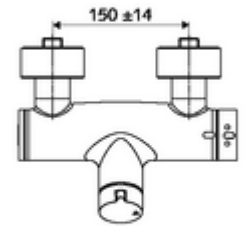

Article number: 01 612 06 99

Exposed shower tap VITUS VD open/close-T / U

Mixed water, ThermoProtect thermostat

Manual open/closed actuation. Shower connection at bottom.

Scope of delivery

- Open/closed exposed shower tap
 - Operating button open/close
 - ThermoProtect thermostat, conform to EN 1111, unlockable/lockable temperature lock at 38 °C, anti-scalding protection if cold water supply fails
 - Open/closed ceramic cartridge
 - 2 backflow preventers (EN 1717: EB-type)
- 2 S-connections and rosettes (depth-adjustable)

Technical data

- Max. operating temperature: 70 °C (80 °C for thermal disinfection)
- Material: Housing Brass, conform to German drinking water regulations
- Surface: Chrome
- Connection: 2x DN 15 G 1/2 AG
- Outlet: DN 15 G 1/2 AG (bottom)
- Certificates: PA-IX 38240/IB, Belgaqua
- Noise class: I
- Flow class: B

Delivery data

- Weight: 4,21 kg/Piece
- Packing unit: 1

Recommended associated articles

S-connecting with isolating valve	Article no: 23 775 00 99	
Shower set 900	Article no: 29 207 06 99	or
Shower set 680	Article no: 29 208 06 99	or
	Article no: 29 239 00 99	or
	Article no: 29 240 00 99	or