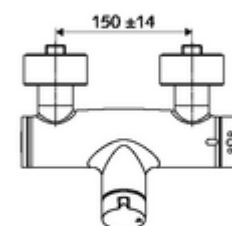

#### Scope of delivery

- Open/closed exposed shower tap
  - Operating button open/close
  - ThermoProtect thermostat, conform to EN 1111, unlockable/lockable temperature lock at 38 °C, anti-scalding protection if cold water supply fails
  - Open/closed ceramic cartridge
  - 2 backflow preventers (EN 1717: EB-type)
- 2 S-connections and rosettes (depth-adjustable)

#### Delivery data

- Weight: 4,21 kg/Piece
- Packing unit: 1