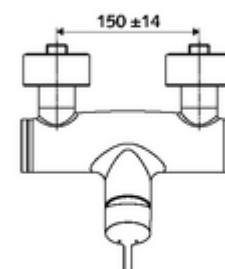

Article number: 01 613 06 99

Exposed shower tap VITUS VD -EH-M / u Mixed water

Manual open/closed actuation. Shower connection at bottom.

Scope of delivery

- Single-lever exposed shower tap
 - Single-lever mixer
 - Single-lever mixing ceramic cartridge with hot water and flow restrictor
- 2 backflow preventers (EN 1717: EB-type)
- 2 S-connections and rosettes (depth-adjustable)

Technical data

- Max. operating temperature: 70 °C (80 °C for thermal disinfection)
- Material: Housing Brass, conform to German drinking water regulations
- Surface: Chrome
- Connection: 2x DN 15 G 1/2 AG
- Outlet: DN 15 G 1/2 AG (bottom)
- Certificates: PA-IX 38242/IB, Belgaqua
- Noise class: I
- Flow class: B

Delivery data

- Weight: 3,99 kg/Piece
- Packing unit: 1

Recommended associated articles

S-connecting with isolating valve	Article no: 23 775 00 99	
Shower set 900	Article no: 29 207 06 99	or
Shower set 680	Article no: 29 208 06 99	or
	Article no: 29 239 00 99	or
	Article no: 29 240 00 99	or