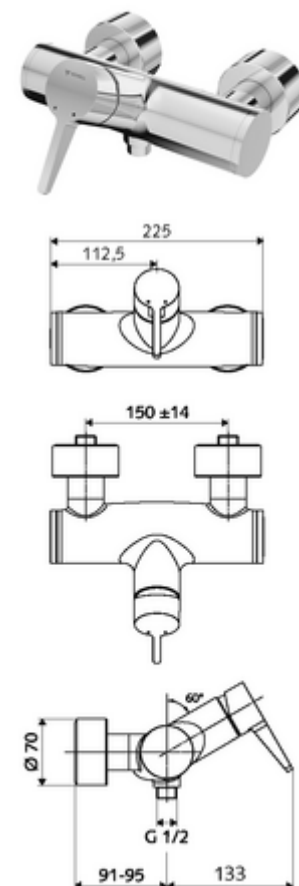

Article number: 01 613 06 99

Exposed shower tap VITUS VD -EH-M / u Mixed water

Manual open/closed actuation. Shower connection at bottom.

Scope of delivery

- Single-lever exposed shower tap
 - Single-lever mixer
 - Single-lever mixing ceramic cartridge with hot water and flow restrictor
- 2 backflow preventers (EN 1717: EB-type)
- 2 S-connections and rosettes (depth-adjustable)

Technical data

- Max. operating temperature: 70 °C (80 °C for thermal disinfection)
- Material: Housing Brass, conform to German drinking water regulations
- Surface: Chrome
- Connection: 2x DN 15 G 1/2 AG
- Outlet: DN 15 G 1/2 AG (bottom)
- Certificates: PA-IX 38242/IB, Belgaqua
- Noise class: I
- Flow class: B

Delivery data

- Weight: 3,99 kg/Piece
- Packing unit: 1

Recommended associated articles

S-connecting with isolating valve	Article no: 23 775 00 99	
Shower set 900	Article no: 29 207 06 99	or
Shower set 680	Article no: 29 208 06 99	or
	Article no: 29 239 00 99	or
	Article no: 29 240 00 99	or