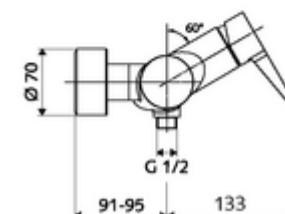

Article number: 01 613 06 99

Exposed shower tap VITUS VD -EH-M / u Mixed water

Manual open/closed actuation. Shower connection at bottom.

Scope of delivery

- Single-lever exposed shower tap
 - Single-lever mixer
 - Single-lever mixing ceramic cartridge with hot water and flow restrictor
- 2 backflow preventers (EN 1717: EB-type)
- 2 S-connections and rosettes (depth-adjustable)

Technical data

- Max. operating temperature: 70 °C (80 °C for thermal disinfection)
- Material: Housing Brass, conform to German drinking water regulations
- Surface: Chrome
- Connection: 2x DN 15 G 1/2 AG
- Outlet: DN 15 G 1/2 AG (bottom)
- Certificates: PA-IX 38242/IB, Belgaqua
- Noise class: I
- Flow class: B

Delivery data

- Weight: 3,99 kg/Piece
- Packing unit: 1

Recommended associated articles

S-connecting with isolating valve	Article no: 23 775 00 99	
Shower set 900	Article no: 29 207 06 99	or
Shower set 680	Article no: 29 208 06 99	or
	Article no: 29 239 00 99	or
	Article no: 29 240 00 99	or