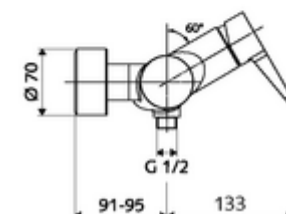

Article number: 01 613 06 99

Exposed shower tap VITUS VD -EH-M / u Mixed water

Manual open/closed actuation. Shower connection at bottom.

Scope of delivery

- Single-lever exposed shower tap
 - Single-lever mixer
 - Single-lever mixing ceramic cartridge with hot water and flow restrictor
- 2 backflow preventers (EN 1717: EB-type)
- 2 S-connections and rosettes (depth-adjustable)

Technical data

- Max. operating temperature: 70 °C (80 °C for thermal disinfection)
- Material: Housing Brass, conform to German drinking water regulations
- Surface: Chrome
- Connection: 2x DN 15 G 1/2 AG
- Outlet: DN 15 G 1/2 AG (bottom)
- Certificates: PA-IX 38242/IB, Belgaqua
- Noise class: I
- Flow class: B

Delivery data

- Weight: 3,99 kg/Piece
- Packing unit: 1

Recommended associated articles

S-connecting with isolating valve	Article no: 23 775 00 99	
Shower set 900	Article no: 29 207 06 99	or
Shower set 680	Article no: 29 208 06 99	or
	Article no: 29 239 00 99	or
	Article no: 29 240 00 99	or