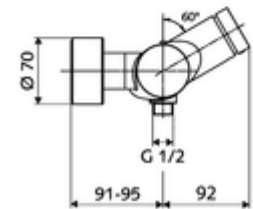

Article number: 01 615 06 99

Exposed shower tap VITUS VD -SC-T /u Mixed water, ThermoProtect thermostat

Manual actuation with automatic closing. Easy flow time adjustment. Shower connection at bottom.

Scope of delivery

- Self-closing exposed shower tap
  - SC self-closing button
  - ThermoProtect thermostat, conform to EN 1111, unlockable/lockable temperature lock at 38 °C, anti-scalding protection if cold water supply fails
  - Self-closing cartridge SC II
  - Valve (mechanical) for thermal disinfection (according to DVGW worksheet W 551)
  - 2 backflow preventers (EN 1717: EB-type)
- 2 S-connections and rosettes (depth-adjustable)

Technical data

- Running time: 5 - 30 s
- Max. operating temperature: 70 °C (80 °C for thermal disinfection)
- Material: Housing Brass, conform to German drinking water regulations
- Surface: Chrome
- Connection: 2x DN 15 G 1/2 AG
- Outlet: DN 15 G 1/2 AG (bottom)
- Certificates: PA-IX 28574/IB, DVGW, Belgaqua
- Noise class: I
- Flow class: B

Delivery data

- Weight: 4,04 kg/Piece
- Packing unit: 1

Recommended associated articles

S-connecting with isolating valve	Article no: 23 775 00 99	
Shower set 900	Article no: 29 207 06 99	or
Shower set 680	Article no: 29 208 06 99	or
	Article no: 29 239 00 99	or
	Article no: 29 240 00 99	or