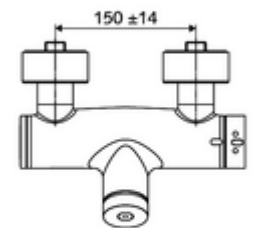

### Scope of delivery

- Self-closing exposed shower tap
  - SC self-closing button
  - ThermoProtect thermostat, conform to EN 1111, unlockable/lockable temperature lock at 38 °C, anti-scalding protection if cold water supply fails
  - Self-closing cartridge SC II
  - Valve for carrying out manual thermal disinfection (in accordance with DVGW worksheet W 551)
    - 2 backflow preventers (EN 1717: EB-type)
- 2 S-connections and rosettes (depth-adjustable)

### Technical data

- Running time: 5 - 30 s
- Max. operating temperature: 70 °C (80 °C for thermal disinfection)
- Material: Housing Brass, conform to German drinking water regulations
- Surface: Chrome
- Connection: 2x DN 15 G 1/2 AG
- Outlet: DN 15 G 1/2 AG (bottom)
- Certificates: PA-IX 28574/IB, DVGW, Belgaqua
- Noise class: I
- Flow class: B

### Delivery data

- Weight: 4,04 kg/Piece
- Packing unit: 1