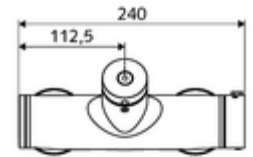

### Technical data

- Running time: 5 - 30 s
- Max. operating temperature: 70 °C (80 °C for thermal disinfection)
- Material: Housing Brass, conform to German drinking water regulations
- Surface: Chrome
- Connection: 2x DN 15 G 1/2 AG
- Outlet: DN 15 G 1/2 AG (bottom)
- Certificates: PA-IX 28574/IB, DVGW, Belgaqua
- Noise class: I
- Flow class: B