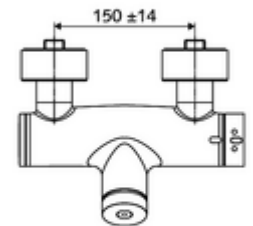

Technical data

- Running time: 5 - 30 s
- Max. operating temperature: 70 °C (80 °C for thermal disinfection)
- Material: Housing Brass, conform to German drinking water regulations
- Surface: Chrome
- Connection: 2x DN 15 G 1/2 AG
- Outlet: DN 15 G 1/2 AG (bottom)
- Certificates: PA-IX 28574/IB, DVGW, Belgaqua
- Noise class: I
- Flow class: B

Delivery data

- Weight: 4,04 kg/Piece
- Packing unit: 1

Recommended associated articles

S-connecting with isolating valve	Article no: 23 775 00 99	
Shower set 900	Article no: 29 207 06 99	or
Shower set 680	Article no: 29 208 06 99	or
	Article no: 29 239 00 99	or
	Article no: 29 240 00 99	or