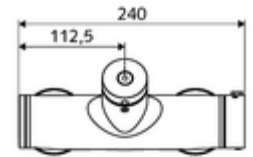

Technical data

- Running time: 5 - 30 s
- Max. operating temperature: 70 °C (80 °C for thermal disinfection)
- Material: Housing Brass, conform to German drinking water regulations
- Surface: Chrome
- Connection: 2x DN 15 G 1/2 AG
- Outlet: DN 15 G 1/2 AG (bottom)
- Certificates: PA-IX 28574/IB, DVGW, Belgaqua
- Noise class: I
- Flow class: B

Delivery data

- Weight: 4,04 kg/Piece
- Packing unit: 1

Recommended associated articles

S-connecting with isolating valve	Article no: 23 775 00 99	
Shower set 900	Article no: 29 207 06 99	or
Shower set 680	Article no: 29 208 06 99	or
	Article no: 29 239 00 99	or
	Article no: 29 240 00 99	or