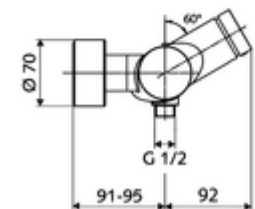

Article number: 01 615 06 99

Exposed shower tap VITUS VD -SC-T /u Mixed water, ThermoProtect thermostat

Manual actuation with automatic closing. Easy flow time adjustment. Shower connection at bottom.

Scope of delivery

- Self-closing exposed shower tap
  - SC self-closing button
  - ThermoProtect thermostat, conform to EN 1111, unlockable/lockable temperature lock at 38 °C, anti-scalding protection if cold water supply fails
  - Self-closing cartridge SC II
  - Valve for carrying out manual thermal disinfection (in accordance with DVGW worksheet W 551)
    - 2 backflow preventers (EN 1717: EB-type)
- 2 S-connections and rosettes (depth-adjustable)

Technical data

- Running time: 5 - 30 s
- Max. operating temperature: 70 °C (80 °C for thermal disinfection)
- Material: Housing Brass, conform to German drinking water regulations
- Surface: Chrome
- Connection: 2x DN 15 G 1/2 AG
- Outlet: DN 15 G 1/2 AG (bottom)
- Certificates: PA-IX 28574/IB, DVGW, Belgaqua
- Noise class: I
- Flow class: B

Delivery data

- Weight: 4,04 kg/Piece
- Packing unit: 1

Recommended associated articles

S-connecting with isolating valve	Article no: 23 775 00 99	
Shower set 900	Article no: 29 207 06 99	or
Shower set 680	Article no: 29 208 06 99	or
	Article no: 29 239 00 99	or
	Article no: 29 240 00 99	or