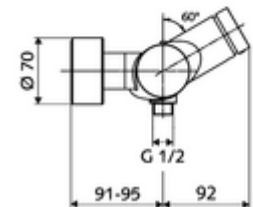

Technical data

- Running time: 5 - 30 s
- Max. operating temperature: 70 °C (80 °C for thermal disinfection)
- Material: Housing Brass, conform to German drinking water regulations
- Surface: Chrome
- Connection: 2x DN 15 G 1/2 AG
- Outlet: DN 15 G 1/2 AG (bottom)
- Certificates: PA-IX 28574/IB, DVGW, Belgaqua
- Noise class: I
- Flow class: B

Delivery data

- Weight: 4,04 kg/Piece
- Packing unit: 1

Recommended associated articles

S-connecting with isolating valve	Article no: 23 775 00 99	
Shower set 900	Article no: 29 207 06 99	or
Shower set 680	Article no: 29 208 06 99	or
	Article no: 29 239 00 99	or
	Article no: 29 240 00 99	or