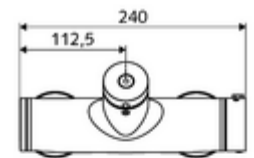

Article number: 01 615 06 99

Exposed shower tap VITUS VD -SC-T /u Mixed water, ThermoProtect thermostat

Manual actuation with automatic closing. Easy flow time adjustment. Shower connection at bottom.

Scope of delivery

- Self-closing exposed shower tap
  - SC self-closing button
  - ThermoProtect thermostat, conform to EN 1111, unlockable/lockable temperature lock at 38 °C, anti-scalding protection if cold water supply fails
  - Self-closing cartridge SC II
  - Valve for carrying out manual thermal disinfection (in accordance with DVGW worksheet W 551)
    - 2 backflow preventers (EN 1717: EB-type)
- 2 S-connections and rosettes (depth-adjustable)

Technical data

- Running time: 5 - 30 s
- Max. operating temperature: 70 °C (80 °C for thermal disinfection)
- Material: Housing Brass, conform to German drinking water regulations
- Surface: Chrome
- Connection: 2x DN 15 G 1/2 AG
- Outlet: DN 15 G 1/2 AG (bottom)
- Certificates: PA-IX 28574/IB, DVGW, Belgaqua
- Noise class: I
- Flow class: B

Delivery data

- Weight: 4,04 kg/Piece
- Packing unit: 1

Recommended associated articles

S-connecting with isolating valve	Article no: 23 775 00 99	
Shower set 900	Article no: 29 207 06 99	or
Shower set 680	Article no: 29 208 06 99	or
	Article no: 29 239 00 99	or
	Article no: 29 240 00 99	or