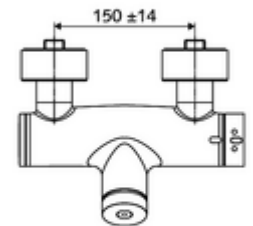

### Scope of delivery

- Self-closing exposed shower tap
  - SC self-closing button
  - ThermoProtect thermostat, conform to EN 1111, unlockable/lockable temperature lock at 38 °C, anti-scalding protection if cold water supply fails
  - Self-closing cartridge SC II
  - Valve (mechanical) for thermal disinfection (according to DVGW worksheet W 551)
  - 2 backflow preventers (EN 1717: EB-type)
- 2 S-connections and rosettes (depth-adjustable)

### Technical data

- Running time: 5 - 30 s
- Max. operating temperature: 70 °C (80 °C for thermal disinfection)
- Material: Housing Brass, conform to German drinking water regulations
- Surface: Chrome
- Connection: 2x DN 15 G 1/2 AG
- Outlet: DN 15 G 1/2 AG (bottom)
- Certificates: PA-IX 28574/IB, DVGW, Belgaqua
- Noise class: I
- Flow class: B

### Delivery data

- Weight: 4,04 kg/Piece
- Packing unit: 1