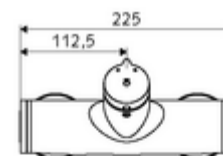

Article number: 01 616 06 99

Exposed shower tap VITUS VD -SC-M /u Mixed water

Manual actuation with automatic closing. Easy flow time adjustment. Shower connection at bottom.

Scope of delivery

- Self-closing exposed shower tap
  - SC-M self-closing button
  - Self-closing cartridge SC II with hot water restrictor
  - Valve for carrying out manual thermal disinfection (in accordance with DVGW worksheet W 551)
  - 2 backflow preventers (EN 1717: EB-type)
- 2 S-connections and rosettes (depth-adjustable)

Technical data

- Running time: 5 - 30 s
- Max. operating temperature: 70 °C (80 °C for thermal disinfection)
- Material: Housing Brass, conform to German drinking water regulations
- Surface: Chrome
- Connection: 2x DN 15 G 1/2 AG
- Outlet: DN 15 G 1/2 AG (bottom)
- Certificates: PA-IX 38241/IB, Belgaqua
- Noise class: I
- Flow class: B

Delivery data

- Weight: 3,80 kg/Piece
- Packing unit: 1

Recommended associated articles

S-connecting with isolating valve	Article no: 23 775 00 99	
Shower set 900	Article no: 29 207 06 99	or
Shower set 680	Article no: 29 208 06 99	or
	Article no: 29 239 00 99	or
	Article no: 29 240 00 99	or