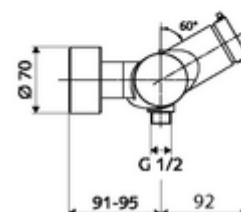

Article number: 01 616 06 99

Exposed shower tap VITUS VD -SC-M /u Mixed water

Manual actuation with automatic closing. Easy flow time adjustment. Shower connection at bottom.

Scope of delivery

- Self-closing exposed shower tap
  - SC-M self-closing button
  - Self-closing cartridge SC II with hot water restrictor
  - Valve for carrying out manual thermal disinfection (in accordance with DVGW worksheet W 551)
  - 2 backflow preventers (EN 1717: EB-type)
- 2 S-connections and rosettes (depth-adjustable)

Technical data

- Running time: 5 - 30 s
- Max. operating temperature: 70 °C (80 °C for thermal disinfection)
- Material: Housing Brass, conform to German drinking water regulations
- Surface: Chrome
- Connection: 2x DN 15 G 1/2 AG
- Outlet: DN 15 G 1/2 AG (bottom)
- Certificates: PA-IX 38241/IB, Belgaqua
- Noise class: I
- Flow class: B

Delivery data

- Weight: 3,80 kg/Piece
- Packing unit: 1

Recommended associated articles

S-connecting with isolating valve	Article no: 23 775 00 99	
Shower set 900	Article no: 29 207 06 99	or
Shower set 680	Article no: 29 208 06 99	or
	Article no: 29 239 00 99	or
	Article no: 29 240 00 99	or