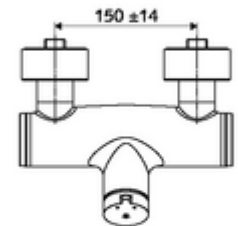

Article number: 01 616 06 99

Exposed shower tap VITUS VD -SC-M /u Mixed water

Manual actuation with automatic closing. Easy flow time adjustment. Shower connection at bottom.

Scope of delivery

- Self-closing exposed shower tap
 - SC-M self-closing button
 - Self-closing cartridge SC II with hot water restrictor
 - Valve for carrying out manual thermal disinfection (in accordance with DVGW worksheet W 551)
 - 2 backflow preventers (EN 1717: EB-type)
- 2 S-connections and rosettes (depth-adjustable)

Technical data

- Running time: 5 - 30 s
- Max. operating temperature: 70 °C (80 °C for thermal disinfection)
- Material: Housing Brass, conform to German drinking water regulations
- Surface: Chrome
- Connection: 2x DN 15 G 1/2 AG
- Outlet: DN 15 G 1/2 AG (bottom)
- Certificates: PA-IX 38241/IB, Belgaqua
- Noise class: I
- Flow class: B

Delivery data

- Weight: 3,80 kg/Piece
- Packing unit: 1

Recommended associated articles

S-connecting with isolating valve	Article no: 23 775 00 99	
Shower set 900	Article no: 29 207 06 99	or
Shower set 680	Article no: 29 208 06 99	or
	Article no: 29 239 00 99	or
	Article no: 29 240 00 99	or