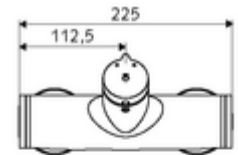

Article number: 01 616 06 99

Exposed shower tap VITUS VD -SC-M /u Mixed water

Manual actuation with automatic closing. Easy flow time adjustment. Shower connection at bottom.

Scope of delivery

- Self-closing exposed shower tap
 - SC-M self-closing button
 - Self-closing cartridge SC II with hot water restrictor
 - Valve for carrying out manual thermal disinfection (in accordance with DVGW worksheet W 551)
 - 2 backflow preventers (EN 1717: EB-type)
- 2 S-connections and rosettes (depth-adjustable)

Technical data

- Running time: 5 - 30 s
- Max. operating temperature: 70 °C (80 °C for thermal disinfection)
- Material: Housing Brass, conform to German drinking water regulations
- Surface: Chrome
- Connection: 2x DN 15 G 1/2 AG
- Outlet: DN 15 G 1/2 AG (bottom)
- Certificates: PA-IX 38241/IB, Belgaqua
- Noise class: I
- Flow class: B

Delivery data

- Weight: 3,80 kg/Piece
- Packing unit: 1

Recommended associated articles

S-connecting with isolating valve	Article no: 23 775 00 99	
Shower set 900	Article no: 29 207 06 99	or
Shower set 680	Article no: 29 208 06 99	or
	Article no: 29 239 00 99	or
	Article no: 29 240 00 99	or