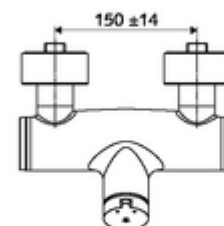

Article number: 01 616 06 99

Exposed shower tap VITUS VD -SC-M /u Mixed water

Manual actuation with automatic closing. Easy flow time adjustment. Shower connection at bottom.

Scope of delivery

- Self-closing exposed shower tap
  - SC-M self-closing button
  - Self-closing cartridge SC II with hot water restrictor
  - Valve for carrying out manual thermal disinfection (in accordance with DVGW worksheet W 551)
  - 2 backflow preventers (EN 1717: EB-type)
- 2 S-connections and rosettes (depth-adjustable)

Technical data

- Running time: 5 - 30 s
- Max. operating temperature: 70 °C (80 °C for thermal disinfection)
- Material: Housing Brass, conform to German drinking water regulations
- Surface: Chrome
- Connection: 2x DN 15 G 1/2 AG
- Outlet: DN 15 G 1/2 AG (bottom)
- Certificates: PA-IX 38241/IB, Belgaqua
- Noise class: I
- Flow class: B

Delivery data

- Weight: 3,80 kg/Piece
- Packing unit: 1

Recommended associated articles

S-connecting with isolating valve	Article no: 23 775 00 99	
Shower set 900	Article no: 29 207 06 99	or
Shower set 680	Article no: 29 208 06 99	or
	Article no: 29 239 00 99	or
	Article no: 29 240 00 99	or