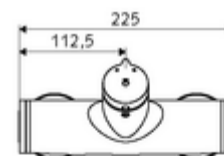

Article number: 01 616 06 99

Exposed shower tap VITUS VD -SC-M /u Mixed water

Manual actuation with automatic closing. Easy flow time adjustment. Shower connection at bottom.

Scope of delivery

- Self-closing exposed shower tap
  - SC-M self-closing button
  - Self-closing cartridge SC II with hot water restrictor
  - Valve for carrying out manual thermal disinfection (in accordance with DVGW worksheet W 551)
  - 2 backflow preventers (EN 1717: EB-type)
- 2 S-connections and rosettes (depth-adjustable)

Technical data

- Running time: 5 - 30 s
- Max. operating temperature: 70 °C (80 °C for thermal disinfection)
- Material: Housing Brass, conform to German drinking water regulations
- Surface: Chrome
- Connection: 2x DN 15 G 1/2 AG
- Outlet: DN 15 G 1/2 AG (bottom)
- Certificates: PA-IX 38241/IB, Belgaqua
- Noise class: I
- Flow class: B

Delivery data

- Weight: 3,80 kg/Piece
- Packing unit: 1

Recommended associated articles

S-connecting with isolating valve	Article no: 23 775 00 99	
Shower set 900	Article no: 29 207 06 99	or
Shower set 680	Article no: 29 208 06 99	or
	Article no: 29 239 00 99	or
	Article no: 29 240 00 99	or