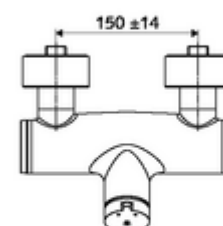

Article number: 01 616 06 99

Exposed shower tap VITUS VD -SC-M /u Mixed water

Manual actuation with automatic closing. Easy flow time adjustment. Shower connection at bottom.

Scope of delivery

- Self-closing exposed shower tap
  - SC-M self-closing button
  - Self-closing cartridge SC II with hot water restrictor
  - Valve for carrying out manual thermal disinfection (in accordance with DVGW worksheet W 551)
  - 2 backflow preventers (EN 1717: EB-type)
- 2 S-connections and rosettes (depth-adjustable)

Technical data

- Running time: 5 - 30 s
- Max. operating temperature: 70 °C (80 °C for thermal disinfection)
- Material: Housing Brass, conform to German drinking water regulations
- Surface: Chrome
- Connection: 2x DN 15 G 1/2 AG
- Outlet: DN 15 G 1/2 AG (bottom)
- Certificates: PA-IX 38241/IB, Belgaqua
- Noise class: I
- Flow class: B

Delivery data

- Weight: 3,80 kg/Piece
- Packing unit: 1

Recommended associated articles

S-connecting with isolating valve	Article no: 23 775 00 99	
Shower set 900	Article no: 29 207 06 99	or
Shower set 680	Article no: 29 208 06 99	or
	Article no: 29 239 00 99	or
	Article no: 29 240 00 99	or