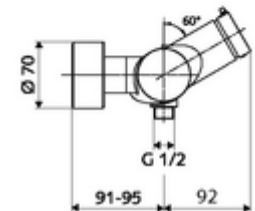

Article number: 01 616 06 99

Exposed shower tap VITUS VD -SC-M /u Mixed water

Manual actuation with automatic closing. Easy flow time adjustment. Shower connection at bottom.

Scope of delivery

- Self-closing exposed shower tap
 - SC-M self-closing button
 - Self-closing cartridge SC II with hot water restrictor
 - Valve (mechanical) for thermal disinfection (according to DVGW worksheet W 551)
 - 2 backflow preventers (EN 1717: EB-type)
- 2 S-connections and rosettes (depth-adjustable)

Technical data

- Running time: 5 - 30 s
- Max. operating temperature: 70 °C (80 °C for thermal disinfection)
- Material: Housing Brass, conform to German drinking water regulations
- Surface: Chrome
- Connection: 2x DN 15 G 1/2 AG
- Outlet: DN 15 G 1/2 AG (bottom)
- Certificates: PA-IX 38241/IB, Belgaqua
- Noise class: I
- Flow class: B

Delivery data

- Weight: 3,80 kg/Piece
- Packing unit: 1

Recommended associated articles

S-connecting with isolating valve	Article no: 23 775 00 99	
Shower set 900	Article no: 29 207 06 99	or
Shower set 680	Article no: 29 208 06 99	or
	Article no: 29 239 00 99	or
	Article no: 29 240 00 99	or