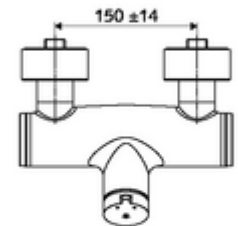

Article number: 01 616 06 99

Exposed shower tap VITUS VD -SC-M /u Mixed water

Manual actuation with automatic closing. Easy flow time adjustment. Shower connection at bottom.

Scope of delivery

- Self-closing exposed shower tap
 - SC-M self-closing button
 - Self-closing cartridge SC II with hot water restrictor
 - Valve (mechanical) for thermal disinfection (according to DVGW worksheet W 551)
 - 2 backflow preventers (EN 1717: EB-type)
- 2 S-connections and rosettes (depth-adjustable)

Technical data

- Running time: 5 - 30 s
- Max. operating temperature: 70 °C (80 °C for thermal disinfection)
- Material: Housing Brass, conform to German drinking water regulations
- Surface: Chrome
- Connection: 2x DN 15 G 1/2 AG
- Outlet: DN 15 G 1/2 AG (bottom)
- Certificates: PA-IX 38241/IB, Belgaqua
- Noise class: I
- Flow class: B

Delivery data

- Weight: 3,80 kg/Piece
- Packing unit: 1

Recommended associated articles

S-connecting with isolating valve	Article no: 23 775 00 99	
Shower set 900	Article no: 29 207 06 99	or
Shower set 680	Article no: 29 208 06 99	or
	Article no: 29 239 00 99	or
	Article no: 29 240 00 99	or