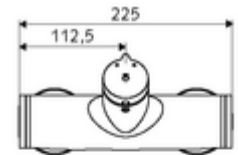

Technical data

- Running time: 5 - 30 s
- Max. operating temperature: 70 °C (80 °C for thermal disinfection)
- Material: Housing Brass, conform to German drinking water regulations
- Surface: Chrome
- Connection: 2x DN 15 G 1/2 AG
- Outlet: DN 15 G 1/2 AG (bottom)
- Certificates: PA-IX 38241/IB, Belgaqua
- Noise class: I
- Flow class: B

Delivery data

- Weight: 3,80 kg/Piece
- Packing unit: 1

Recommended associated articles

S-connecting with isolating valve	Article no: 23 775 00 99	
Shower set 900	Article no: 29 207 06 99	or
Shower set 680	Article no: 29 208 06 99	or
	Article no: 29 239 00 99	or
	Article no: 29 240 00 99	or