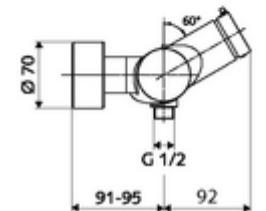

Article number: 01 616 06 99

Exposed shower tap VITUS VD -SC-M /u Mixed water

Manual actuation with automatic closing. Easy flow time adjustment. Shower connection at bottom.

Scope of delivery

- Self-closing exposed shower tap
 - SC-M self-closing button
 - Self-closing cartridge SC II with hot water restrictor
 - Valve for carrying out manual thermal disinfection (in accordance with DVGW worksheet W 551)
 - 2 backflow preventers (EN 1717: EB-type)
- 2 S-connections and rosettes (depth-adjustable)

Technical data

- Running time: 5 - 30 s
- Max. operating temperature: 70 °C (80 °C for thermal disinfection)
- Material: Housing Brass, conform to German drinking water regulations
- Surface: Chrome
- Connection: 2x DN 15 G 1/2 AG
- Outlet: DN 15 G 1/2 AG (bottom)
- Certificates: PA-IX 38241/IB, Belgaqua
- Noise class: I
- Flow class: B

Delivery data

- Weight: 3,80 kg/Piece
- Packing unit: 1

Recommended associated articles

S-connecting with isolating valve	Article no: 23 775 00 99	
Shower set 900	Article no: 29 207 06 99	or
Shower set 680	Article no: 29 208 06 99	or
	Article no: 29 239 00 99	or
	Article no: 29 240 00 99	or