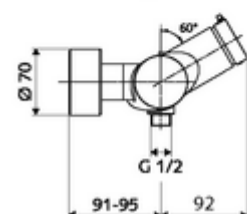

Article number: 01 616 06 99

Exposed shower tap VITUS VD -SC-M /u Mixed water

Manual actuation with automatic closing. Easy flow time adjustment. Shower connection at bottom.

Scope of delivery

- Self-closing exposed shower tap
  - SC-M self-closing button
  - Self-closing cartridge SC II with hot water restrictor
  - Valve for carrying out manual thermal disinfection (in accordance with DVGW worksheet W 551)
  - 2 backflow preventers (EN 1717: EB-type)
- 2 S-connections and rosettes (depth-adjustable)

Technical data

- Running time: 5 - 30 s
- Max. operating temperature: 70 °C (80 °C for thermal disinfection)
- Material: Housing Brass, conform to German drinking water regulations
- Surface: Chrome
- Connection: 2x DN 15 G 1/2 AG
- Outlet: DN 15 G 1/2 AG (bottom)
- Certificates: PA-IX 38241/IB, Belgaqua
- Noise class: I
- Flow class: B

Delivery data

- Weight: 3,80 kg/Piece
- Packing unit: 1

Recommended associated articles

S-connecting with isolating valve	Article no: 23 775 00 99	
Shower set 900	Article no: 29 207 06 99	or
Shower set 680	Article no: 29 208 06 99	or
	Article no: 29 239 00 99	or
	Article no: 29 240 00 99	or