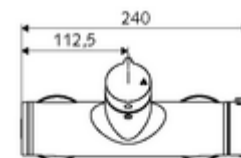

Article number: 01 617 06 99

Exposed shower tap VITUS VD open/close-T / U

Mixed water, ThermoProtect thermostat

Manual open/closed actuation. Shower connection at bottom.

Scope of delivery

- Open/closed exposed shower tap
 - Operating button open/close
 - ThermoProtect thermostat, conform to EN 1111, unlockable/lockable temperature lock at 38 °C, anti-scalding protection if cold water supply fails
 - Open/closed ceramic cartridge
 - Valve (mechanical) for thermal disinfection (according to DVGW worksheet W 551)
 - 2 backflow preventers (EN 1717: EB-type)
- 2 S-connections and rosettes (depth-adjustable)

Technical data

- Max. operating temperature: 70 °C (80 °C for thermal disinfection)
- Material: Housing Brass, conform to German drinking water regulations
- Surface: Chrome
- Connection: 2x DN 15 G 1/2 AG
- Outlet: DN 15 G 1/2 AG (bottom)
- Certificates: PA-IX 38240/IB, Belgaqua
- Noise class: I
- Flow class: B

Delivery data

- Weight: 4,22 kg/Piece
- Packing unit: 1

Recommended associated articles

S-connecting with isolating valve	Article no: 23 775 00 99	
Shower set 900	Article no: 29 207 06 99	or
Shower set 680	Article no: 29 208 06 99	or
	Article no: 29 239 00 99	or
	Article no: 29 240 00 99	or