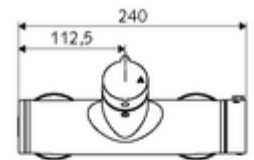

Article number: 01 617 06 99

Exposed shower tap VITUS VD open/close-T / U

Mixed water, ThermoProtect thermostat

Manual open/closed actuation. Shower connection at bottom.

Scope of delivery

- Open/closed exposed shower tap
 - Operating button open/close
 - ThermoProtect thermostat, conform to EN 1111, unlockable/lockable temperature lock at 38 °C, anti-scalding protection if cold water supply fails
 - Open/closed ceramic cartridge
 - Valve for carrying out manual thermal disinfection (in accordance with DVGW worksheet W 551)
 - 2 backflow preventers (EN 1717: EB-type)
- 2 S-connections and rosettes (depth-adjustable)

Technical data

- Max. operating temperature: 70 °C (80 °C for thermal disinfection)
- Material: Housing Brass, conform to German drinking water regulations
- Surface: Chrome
- Connection: 2x DN 15 G 1/2 AG
- Outlet: DN 15 G 1/2 AG (bottom)
- Certificates: PA-IX 38240/IB, Belgaqua
- Noise class: I
- Flow class: B

Delivery data

- Weight: 4,22 kg/Piece
- Packing unit: 1

Recommended associated articles

S-connecting with isolating valve	Article no: 23 775 00 99	
Shower set 900	Article no: 29 207 06 99	or
Shower set 680	Article no: 29 208 06 99	or
	Article no: 29 239 00 99	or
	Article no: 29 240 00 99	or