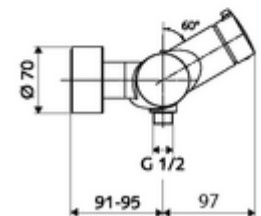

Article number: 01 617 06 99

Exposed shower tap VITUS VD open/close-T / U

Mixed water, ThermoProtect thermostat

Manual open/closed actuation. Shower connection at bottom.

Scope of delivery

- Open/closed exposed shower tap
 - Operating button open/close
 - ThermoProtect thermostat, conform to EN 1111, unlockable/lockable temperature lock at 38 °C, anti-scalding protection if cold water supply fails
 - Open/closed ceramic cartridge
 - Valve for carrying out manual thermal disinfection (in accordance with DVGW worksheet W 551)
 - 2 backflow preventers (EN 1717: EB-type)
- 2 S-connections and rosettes (depth-adjustable)

Technical data

- Max. operating temperature: 70 °C (80 °C for thermal disinfection)
- Material: Housing Brass, conform to German drinking water regulations
- Surface: Chrome
- Connection: 2x DN 15 G 1/2 AG
- Outlet: DN 15 G 1/2 AG (bottom)
- Certificates: PA-IX 38240/IB, Belgaqua
- Noise class: I
- Flow class: B

Delivery data

- Weight: 4,22 kg/Piece
- Packing unit: 1

Recommended associated articles

S-connecting with isolating valve	Article no: 23 775 00 99	
Shower set 900	Article no: 29 207 06 99	or
Shower set 680	Article no: 29 208 06 99	or
	Article no: 29 239 00 99	or
	Article no: 29 240 00 99	or