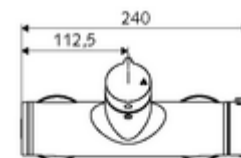

Article number: 01 617 06 99

Exposed shower tap VITUS VD open/close-T / U

Mixed water, ThermoProtect thermostat

Manual open/closed actuation. Shower connection at bottom.

Scope of delivery

- Open/closed exposed shower tap
  - Operating button open/close
  - ThermoProtect thermostat, conform to EN 1111, unlockable/lockable temperature lock at 38 °C, anti-scalding protection if cold water supply fails
  - Open/closed ceramic cartridge
  - Valve for carrying out manual thermal disinfection (in accordance with DVGW worksheet W 551)
  - 2 backflow preventers (EN 1717: EB-type)
- 2 S-connections and rosettes (depth-adjustable)

Technical data

- Max. operating temperature: 70 °C (80 °C for thermal disinfection)
- Material: Housing Brass, conform to German drinking water regulations
- Surface: Chrome
- Connection: 2x DN 15 G 1/2 AG
- Outlet: DN 15 G 1/2 AG (bottom)
- Certificates: PA-IX 38240/IB, Belgaqua
- Noise class: I
- Flow class: B

Delivery data

- Weight: 4,22 kg/Piece
- Packing unit: 1

Recommended associated articles

S-connecting with isolating valve	Article no: 23 775 00 99	
Shower set 900	Article no: 29 207 06 99	or
Shower set 680	Article no: 29 208 06 99	or
	Article no: 29 239 00 99	or
	Article no: 29 240 00 99	or