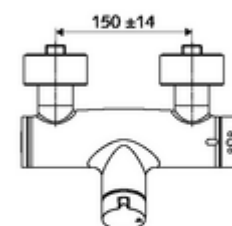

#### Scope of delivery

- Open/closed exposed shower tap
  - Operating button open/close
  - ThermoProtect thermostat, conform to EN 1111, unlockable/lockable temperature lock at 38 °C, anti-scalding protection if cold water supply fails
  - Open/closed ceramic cartridge
  - Valve for carrying out manual thermal disinfection (in accordance with DVGW worksheet W 551)
  - 2 backflow preventers (EN 1717: EB-type)
- 2 S-connections and rosettes (depth-adjustable)

#### Delivery data

- Weight: 4,22 kg/Piece
- Packing unit: 1