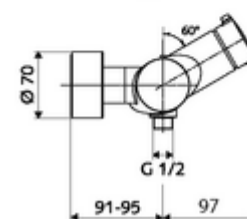

Article number: 01 617 06 99

Exposed shower tap VITUS VD open/close-T / U

Mixed water, ThermoProtect thermostat

Manual open/closed actuation. Shower connection at bottom.

Scope of delivery

- Open/closed exposed shower tap
 - Operating button open/close
 - ThermoProtect thermostat, conform to EN 1111, unlockable/lockable temperature lock at 38 °C, anti-scalding protection if cold water supply fails
 - Open/closed ceramic cartridge
 - Valve (mechanical) for thermal disinfection (according to DVGW worksheet W 551)
 - 2 backflow preventers (EN 1717: EB-type)
- 2 S-connections and rosettes (depth-adjustable)

Technical data

- Max. operating temperature: 70 °C (80 °C for thermal disinfection)
- Material: Housing Brass, conform to German drinking water regulations
- Surface: Chrome
- Connection: 2x DN 15 G 1/2 AG
- Outlet: DN 15 G 1/2 AG (bottom)
- Certificates: PA-IX 38240/IB, Belgaqua
- Noise class: I
- Flow class: B

Delivery data

- Weight: 4,22 kg/Piece
- Packing unit: 1

Recommended associated articles

S-connecting with isolating valve	Article no: 23 775 00 99	
Shower set 900	Article no: 29 207 06 99	or
Shower set 680	Article no: 29 208 06 99	or
	Article no: 29 239 00 99	or
	Article no: 29 240 00 99	or