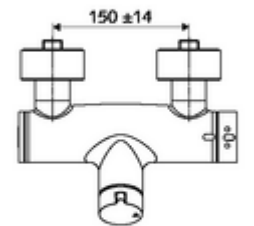

Article number: 01 617 06 99

Exposed shower tap VITUS VD open/close-T / U

Mixed water, ThermoProtect thermostat

Manual open/closed actuation. Shower connection at bottom.

Scope of delivery

- Open/closed exposed shower tap
 - Operating button open/close
 - ThermoProtect thermostat, conform to EN 1111, unlockable/lockable temperature lock at 38 °C, anti-scalding protection if cold water supply fails
 - Open/closed ceramic cartridge
 - Valve for carrying out manual thermal disinfection (in accordance with DVGW worksheet W 551)
 - 2 backflow preventers (EN 1717: EB-type)
- 2 S-connections and rosettes (depth-adjustable)

Technical data

- Max. operating temperature: 70 °C (80 °C for thermal disinfection)
- Material: Housing Brass, conform to German drinking water regulations
- Surface: Chrome
- Connection: 2x DN 15 G 1/2 AG
- Outlet: DN 15 G 1/2 AG (bottom)
- Certificates: PA-IX 38240/IB, Belgaqua
- Noise class: I
- Flow class: B

Delivery data

- Weight: 4,22 kg/Piece
- Packing unit: 1

Recommended associated articles

S-connecting with isolating valve	Article no: 23 775 00 99	
Shower set 900	Article no: 29 207 06 99	or
Shower set 680	Article no: 29 208 06 99	or
	Article no: 29 239 00 99	or
	Article no: 29 240 00 99	or