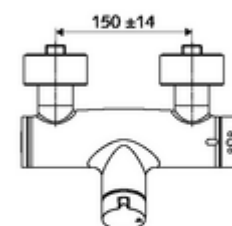

Article number: 01 617 06 99

Exposed shower tap VITUS VD open/close-T / U

Mixed water, ThermoProtect thermostat

Manual open/closed actuation. Shower connection at bottom.

Scope of delivery

- Open/closed exposed shower tap
  - Operating button open/close
  - ThermoProtect thermostat, conform to EN 1111, unlockable/lockable temperature lock at 38 °C, anti-scalding protection if cold water supply fails
  - Open/closed ceramic cartridge
  - Valve for carrying out manual thermal disinfection (in accordance with DVGW worksheet W 551)
  - 2 backflow preventers (EN 1717: EB-type)
- 2 S-connections and rosettes (depth-adjustable)

Technical data

- Max. operating temperature: 70 °C (80 °C for thermal disinfection)
- Material: Housing Brass, conform to German drinking water regulations
- Surface: Chrome
- Connection: 2x DN 15 G 1/2 AG
- Outlet: DN 15 G 1/2 AG (bottom)
- Certificates: PA-IX 38240/IB, Belgaqua
- Noise class: I
- Flow class: B

Delivery data

- Weight: 4,22 kg/Piece
- Packing unit: 1

Recommended associated articles

S-connecting with isolating valve	Article no: 23 775 00 99	
Shower set 900	Article no: 29 207 06 99	or
Shower set 680	Article no: 29 208 06 99	or
	Article no: 29 239 00 99	or
	Article no: 29 240 00 99	or