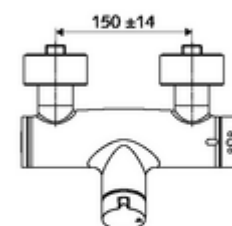

Article number: 01 617 06 99

Exposed shower tap VITUS VD open/close-T / U

Mixed water, ThermoProtect thermostat

Manual open/closed actuation. Shower connection at bottom.

Scope of delivery

- Open/closed exposed shower tap
 - Operating button open/close
 - ThermoProtect thermostat, conform to EN 1111, unlockable/lockable temperature lock at 38 °C, anti-scalding protection if cold water supply fails
 - Open/closed ceramic cartridge
 - Valve (mechanical) for thermal disinfection (according to DVGW worksheet W 551)
 - 2 backflow preventers (EN 1717: EB-type)
- 2 S-connections and rosettes (depth-adjustable)

Technical data

- Max. operating temperature: 70 °C (80 °C for thermal disinfection)
- Material: Housing Brass, conform to German drinking water regulations
- Surface: Chrome
- Connection: 2x DN 15 G 1/2 AG
- Outlet: DN 15 G 1/2 AG (bottom)
- Certificates: PA-IX 38240/IB, Belgaqua
- Noise class: I
- Flow class: B

Delivery data

- Weight: 4,22 kg/Piece
- Packing unit: 1

Recommended associated articles

S-connecting with isolating valve	Article no: 23 775 00 99	
Shower set 900	Article no: 29 207 06 99	or
Shower set 680	Article no: 29 208 06 99	or
	Article no: 29 239 00 99	or
	Article no: 29 240 00 99	or