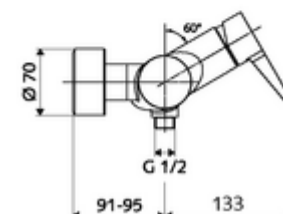

Article number: 01 618 06 99

Exposed shower tap VITUS VD -EH-M / u Mixed water

Manual open/closed actuation. Shower connection at bottom.

Scope of delivery

- Single-lever exposed shower tap
 - Single-lever mixer
 - Single-lever mixing ceramic cartridge with hot water and flow restrictor
 - Valve for carrying out manual thermal disinfection (in accordance with DVGW worksheet W 551)
- 2 backflow preventers (EN 1717: EB-type)
- 2 S-connections and rosettes (depth-adjustable)

Technical data

- Max. operating temperature: 70 °C (80 °C for thermal disinfection)
- Material: Housing Brass, conform to German drinking water regulations
- Surface: Chrome
- Connection: 2x DN 15 G 1/2 AG
- Outlet: DN 15 G 1/2 AG (bottom)
- Certificates: PA-IX 38242/IB, Belgaqua
- Noise class: I
- Flow class: B

Delivery data

- Weight: 4,03 kg/Piece
- Packing unit: 1

Recommended associated articles

S-connecting with isolating valve	Article no: 23 775 00 99	
Shower set 900	Article no: 29 207 06 99	or
Shower set 680	Article no: 29 208 06 99	or
	Article no: 29 239 00 99	or
	Article no: 29 240 00 99	or