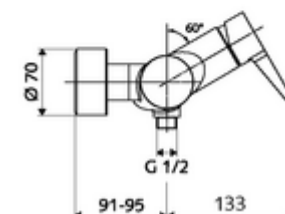

Article number: 01 618 06 99

Exposed shower tap VITUS VD -EH-M / u Mixed water

Manual open/closed actuation. Shower connection at bottom.

Scope of delivery

- Single-lever exposed shower tap
 - Single-lever mixer
 - Single-lever mixing ceramic cartridge with hot water and flow restrictor
 - Valve for carrying out manual thermal disinfection (in accordance with DVGW worksheet W 551)
- 2 backflow preventers (EN 1717: EB-type)
- 2 S-connections and rosettes (depth-adjustable)

Technical data

- Max. operating temperature: 70 °C (80 °C for thermal disinfection)
- Material: Housing Brass, conform to German drinking water regulations
- Surface: Chrome
- Connection: 2x DN 15 G 1/2 AG
- Outlet: DN 15 G 1/2 AG (bottom)
- Certificates: PA-IX 38242/IB, Belgaqua
- Noise class: I
- Flow class: B

Delivery data

- Weight: 4,03 kg/Piece
- Packing unit: 1

Recommended associated articles

S-connecting with isolating valve	Article no: 23 775 00 99	
Shower set 900	Article no: 29 207 06 99	or
Shower set 680	Article no: 29 208 06 99	or
	Article no: 29 239 00 99	or
	Article no: 29 240 00 99	or