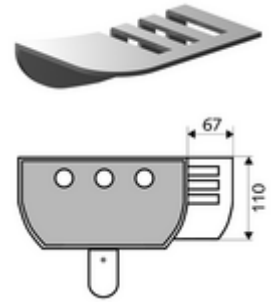

## Soap tray shower panel LINUS

Soap tray for all SCHELL LINUS shower panels (aluminium), for subsequent installation.

### Scope of delivery

- Fastening material
- Soap tray