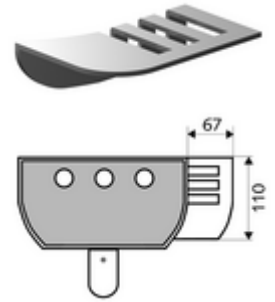

Article number: 00 809 08 99

Soap tray shower panel LINUS

Soap tray for all SCHELL LINUS shower panels (aluminium), for subsequent installation.

Scope of delivery

- Fastening material
- Soap tray

Technical data

- Material: Aluminium
- Surface: Anodised aluminium

Delivery data

- Weight: 0,19 kg/Piece
 - Packing unit: 1
-