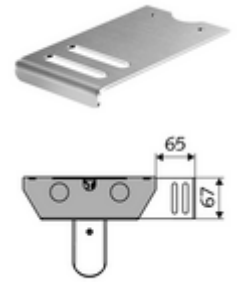

Article number: 00 836 28 99

Soap tray LINUS Trend

Scope of delivery

- Soap tray
- Fastening material

Technical data

- Material: Stainless steel
- Surface: Brushed stainless steel

Delivery data

- Weight: 0,14 kg/Piece
- Packing unit: 1

Hint

Mounting instructions