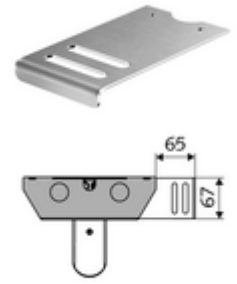

Article number: 00 836 28 99

Soap tray LINUS Trend

Scope of delivery

- Soap tray
- Fastening material

Technical data

- Material: Stainless steel
- Surface: Brushed stainless steel

Delivery data

- Weight: 0,14 kg/Piece
- Packing unit: 1

Hint

- Discontinued article, as long as stocks last

Mounting instructions

- Soap tray can be fitted on both sides.