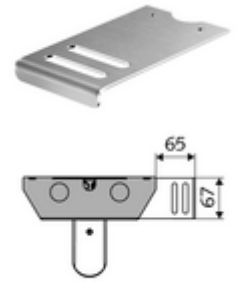

Article number: 00 836 28 99

Soap tray LINUS Trend

Scope of delivery

- Soap tray
- Fastening material

Technical data

- Material: Stainless steel
- Surface: Brushed stainless steel

Delivery data

- Weight: 0,14 kg/Piece
- Packing unit: 1

Hint

- Discontinued article, as long as stocks last

Mounting instructions

- Soap tray can be fitted on both sides.