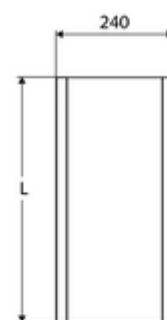

Article number: 00 849 28 99

Connection cover shower panel LINUS inox

Connection cover for covering cold/hot water supply laid as exposed supply lines.

Scope of delivery

- Connection cover
- Fastening material

Technical data

- Measurement length: 150 - 450 mm
- Material: Stainless steel 1.4404
- Surface: Brushed stainless steel

Delivery data

- Packing unit: 1

In connection with

Shower panel LINUS Inox DP-C-T	Article no: 00 841 28 99	or
Shower panel LINUS Inox DP-C-T	Article no: 00 842 28 99	or
Shower panel LINUS Inox DP-C-T	Article no: 00 843 28 99	or
Shower panel LINUS Inox DP-SC-T	Article no: 00 844 28 99	or
Shower panel LINUS Inox DP-SC-T	Article no: 00 845 28 99	or
Shower panel LINUS Inox DP-C-T-H	Article no: 00 846 28 99	or
Shower panel LINUS Inox DP-C-T-D-H	Article no: 00 847 28 99	or