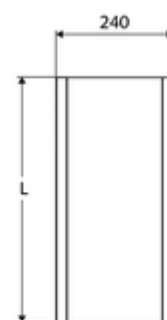

Article number: 00 851 28 99

Connection cover shower panel LINUS inox

Connection cover for covering cold/hot water supply laid as exposed supply lines.

Scope of delivery

- Connection cover
- Fastening material

Technical data

- Measurement length: 451 - 950 mm
- Material: Stainless steel 1.4404
- Surface: Brushed stainless steel

Delivery data

- Packing unit: 1

In connection with

Shower panel LINUS Inox DP-C-T	Article no: 00 841 28 99	or
Shower panel LINUS Inox DP-C-T	Article no: 00 842 28 99	or
Shower panel LINUS Inox DP-C-T	Article no: 00 843 28 99	or
Shower panel LINUS Inox DP-SC-T	Article no: 00 844 28 99	or
Shower panel LINUS Inox DP-SC-T	Article no: 00 845 28 99	or
Shower panel LINUS Inox DP-C-T-H	Article no: 00 846 28 99	or
Shower panel LINUS Inox DP-C-T-D-H	Article no: 00 847 28 99	or

Hint