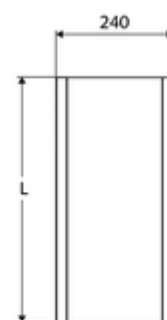

Article number: 00 851 28 99

Connection cover shower panel LINUS inox

Connection cover for covering cold/hot water supply laid as exposed supply lines.

Scope of delivery

- Connection cover
- Fastening material

Technical data

- Measurement length: 451 - 950 mm
- Material: Stainless steel 1.4404
- Surface: Brushed stainless steel

Delivery data

- Packing unit: 1

In connection with

Shower panel LINUS Inox DP-C-T	Article no: 00 841 28 99	or
Shower panel LINUS Inox DP-C-T	Article no: 00 842 28 99	or
Shower panel LINUS Inox DP-C-T	Article no: 00 843 28 99	or
Shower panel LINUS Inox DP-SC-T	Article no: 00 844 28 99	or
Shower panel LINUS Inox DP-SC-T	Article no: 00 845 28 99	or
Shower panel LINUS Inox DP-C-T-H	Article no: 00 846 28 99	or
Shower panel LINUS Inox DP-C-T-D-H	Article no: 00 847 28 99	or