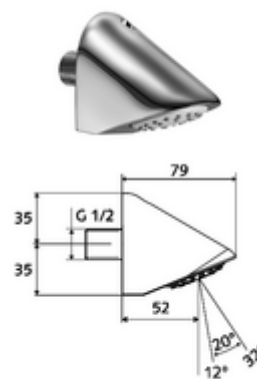

Article number: 01 821 06 99

Shower head COMFORT Flex

Adjustable tilt angle. Vandal-resistant shower head, with soft stream and anti-limescale burles. Angled version minimises likelihood of use for suicide.

Scope of delivery

- Shower head

Technical data

- Flow: max. 9 l/min pressure independent
- Material: Housing Brass, conform to German drinking water regulations
- Surface: Chrome
- Tilt angle: 12 - 32 °
- Connection: DN 15 G 1/2 AG
- Certificates: P-IX 29941/IZ, DIN-DVGW, ACS, WRAS
- Noise class: I
- Flow class: Z

Delivery data

- Weight: 0,50 kg/Piece
- Packing unit: 1

Recommended associated articles

Sampling valve COMFORT Flex

Article no: 01 823 00 99

Hint

- Jet pattern 12°: a 260 mm, b 430 mm, c 690 mm
- Jet pattern 32°: a 730 mm, b 480 mm, c 1210 mm