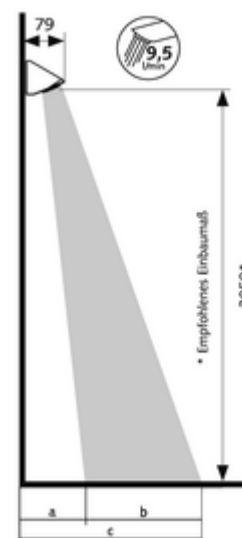

Article number: 01 821 06 99

Shower head COMFORT Flex

Adjustable tilt angle. Vandal-resistant shower head, with soft stream and anti-limescale burles. Angled version minimises likelihood of use for suicide.

Scope of delivery

- Shower head

Technical data

- Flow: max. 9 l/min pressure independent
- Material: Housing Brass, conform to German drinking water regulations
- Surface: Chrome
- Tilt angle: 12 - 32 °
- Connection: DN 15 G 1/2 AG
- Certificates: P-IX 29941/IZ, DIN-DVGW, ACS, WRAS
- Noise class: I
- Flow class: Z

Delivery data

- Weight: 0,50 kg/Piece
- Packing unit: 1

Recommended associated articles

Sampling valve COMFORT Flex

Article no: 01 823 00 99

Hint

- Jet pattern 12°: a 260 mm, b 430 mm, c 690 mm
- Jet pattern 32°: a 730 mm, b 480 mm, c 1210 mm